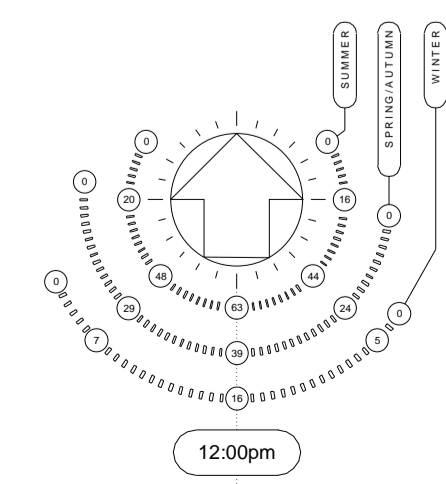

Roof Plan/ Site Layout Plan

Title:	40 College Crescent, South Hampstead, London	Architectural Studio 26 Friday Street Minehead Somerset TA24 5UE
Drawing Number:	Proposed Site & Roof Plan 2946/101	01643705275 078133164587 www.architecturalstudio.co.uk
Date:	Mar 2024	
Scale:	1:100 @ A1 & 1:200 @ A3	
Drawn By:	CS	