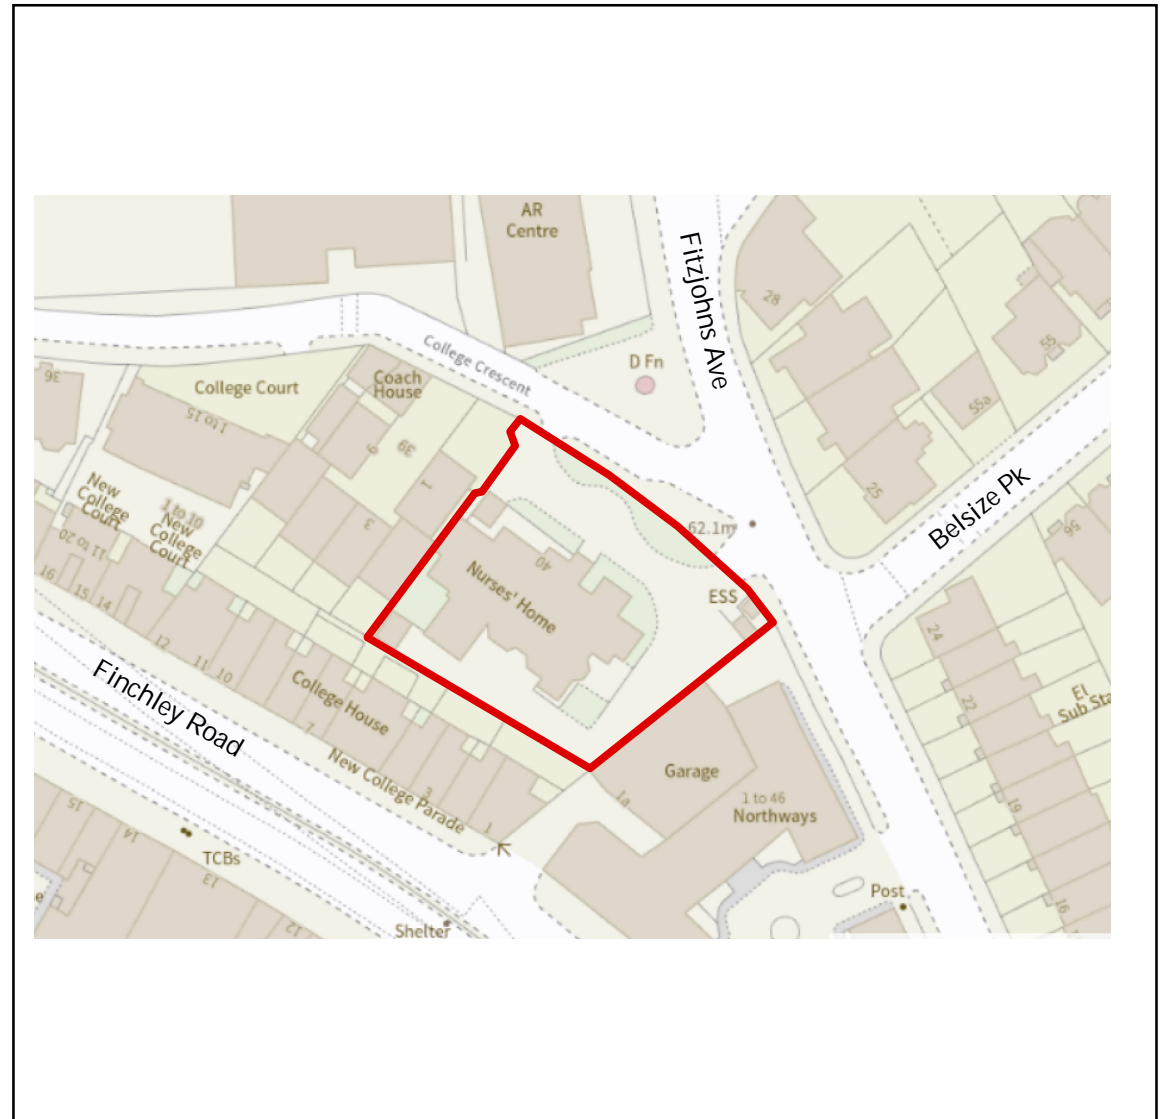

Site Block Plan @ 1:500

Site Location Plan @ 1:1250

Title:	40 College Crescent, South Hampstead, London	Architectural Studio 26 Friday Street Minehead Somerset TA24 5UE
Drawing:	Existing Site Plans	
Number:	2946/100	01643705275 07813164587
Date:	Feb 2024	design@architecturalstudio.co.uk www.architecturalstudio.co.uk
Scale:	1:500 & 1:1250 @ A3	
Drawn By:	CS	