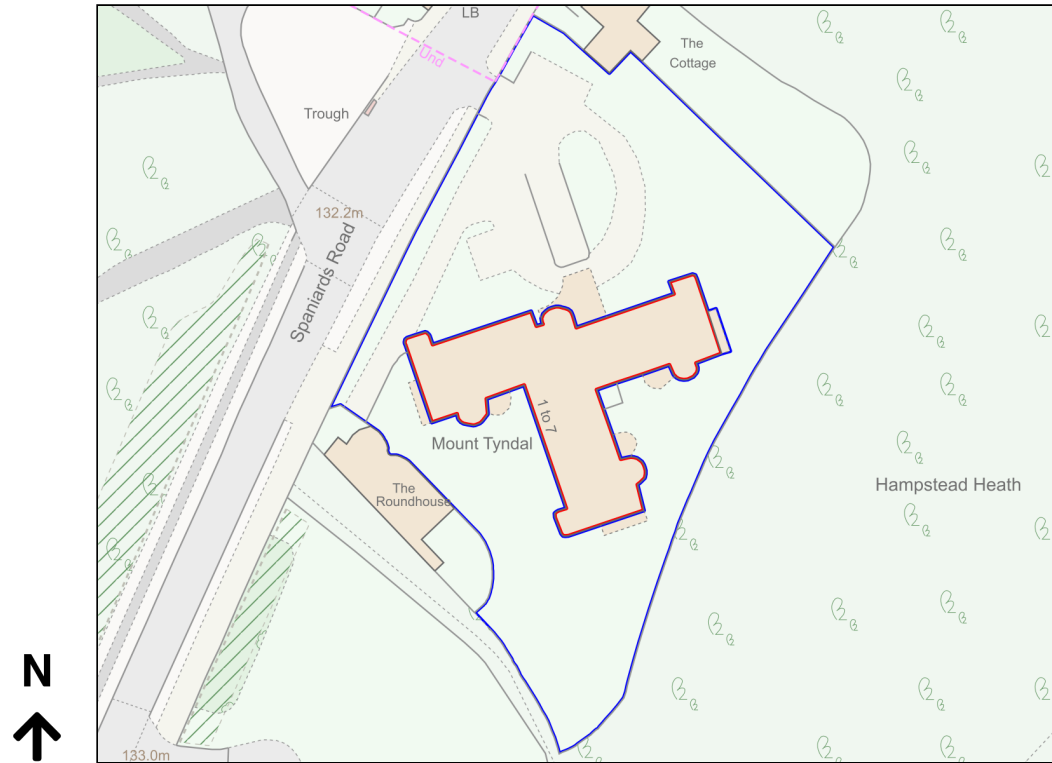

Location Plan

Site Address: Penthouse 1, Mount Tyndal, Spaniards Road, London, NW3 7JH

Date Produced: 11-Apr-2024

Scale: 1:1250 @A4

Planning Portal Reference: PP-12954197v1