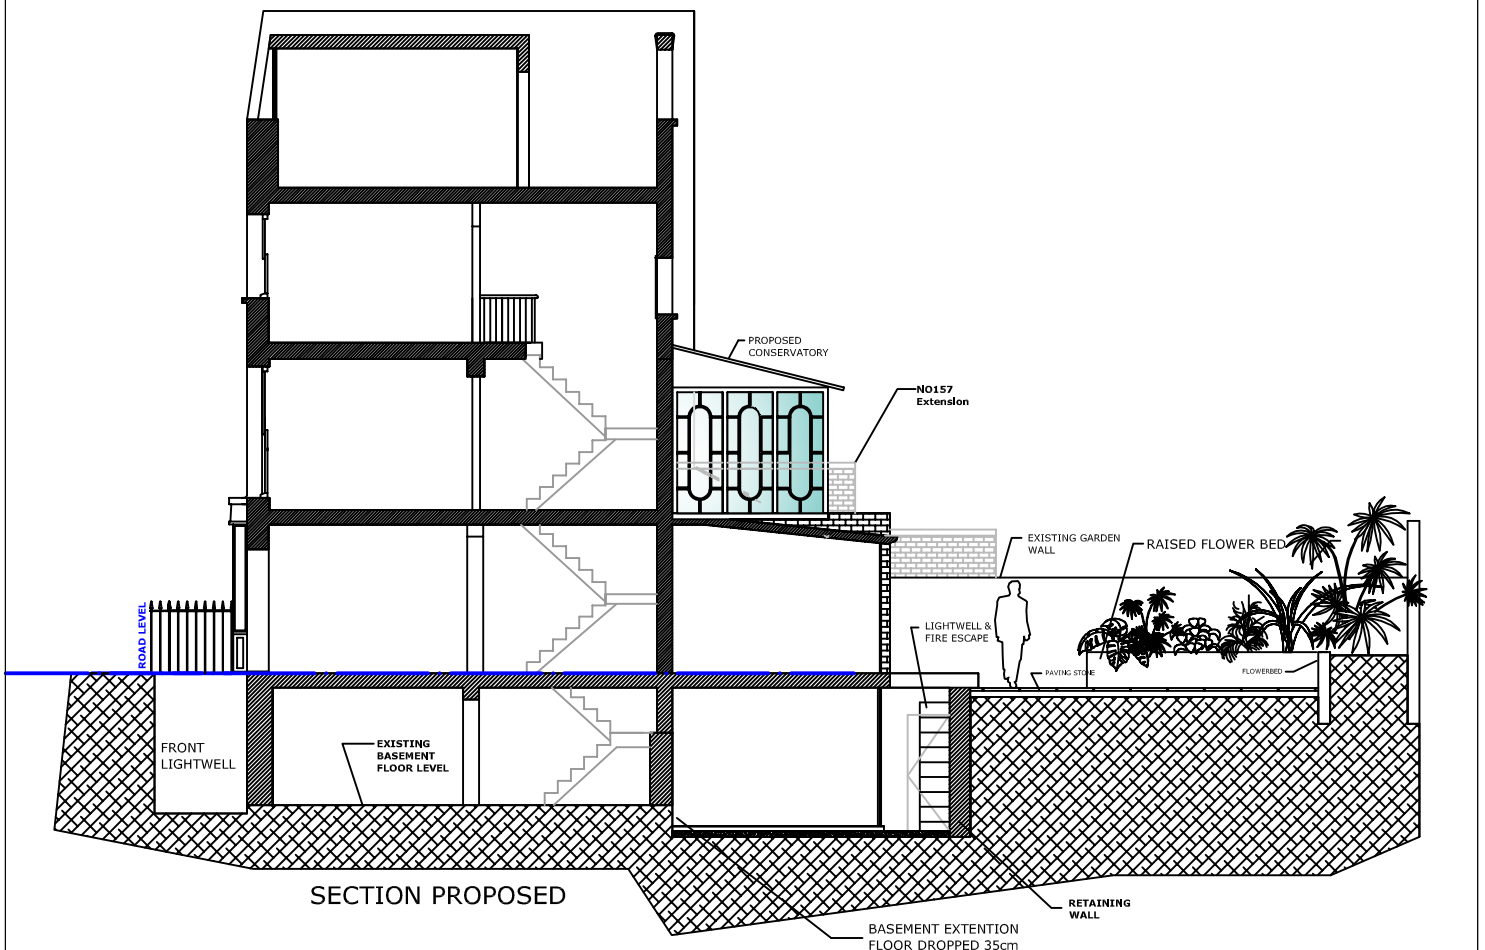

SECTION EXISTING

SECTION PROPOSED

CLIENT	ADDRESS	DRAWING TITLE	DRAWING REF	SCALE	DATE
KARAGUL	161 ARLINGTON	SIDE ELEVATION	VIEW TOWARDS NO159&157	SCALE BAR	06/04/24