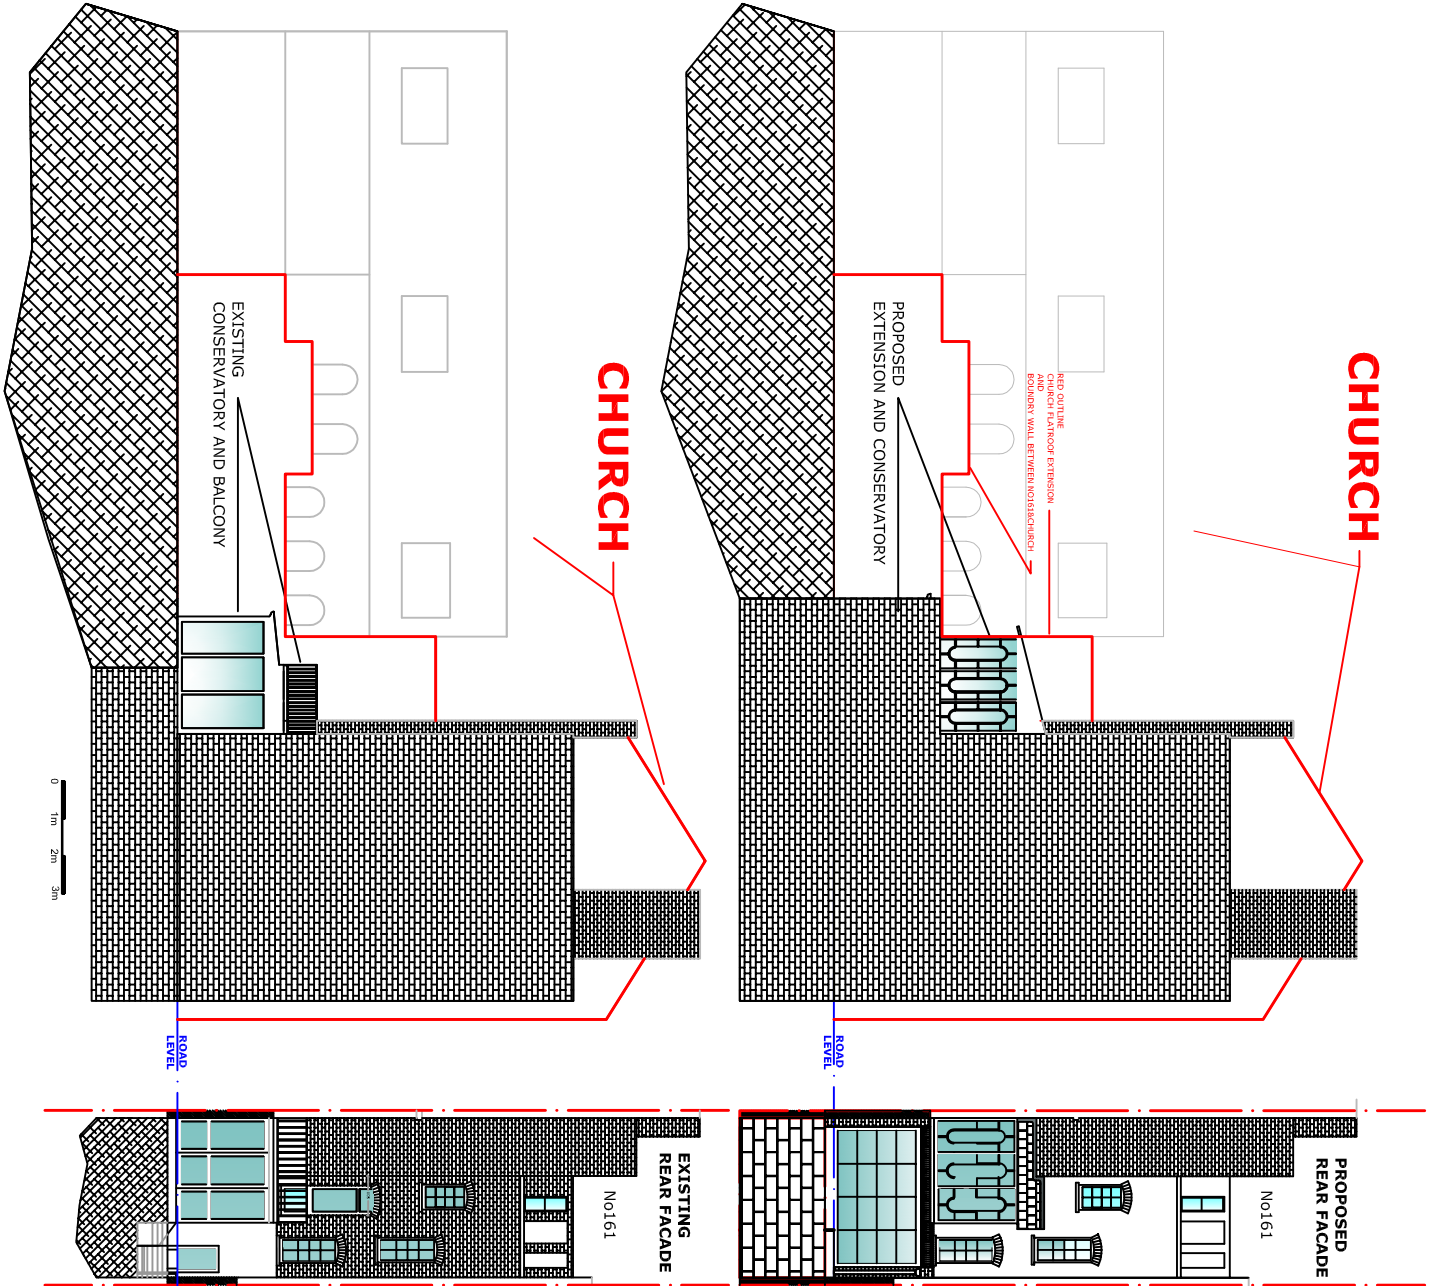

## PROPOSED EXTENSION

CLIENT	ADDRESS	DRAWING TITLE	DRAWING REF	SCALE	DATE
KARAGUL	161 ARLINGTON ROAD	SIDE ELEVATION	VIEW TOWARDS CHURCH	SCALE BAR	29/03/24