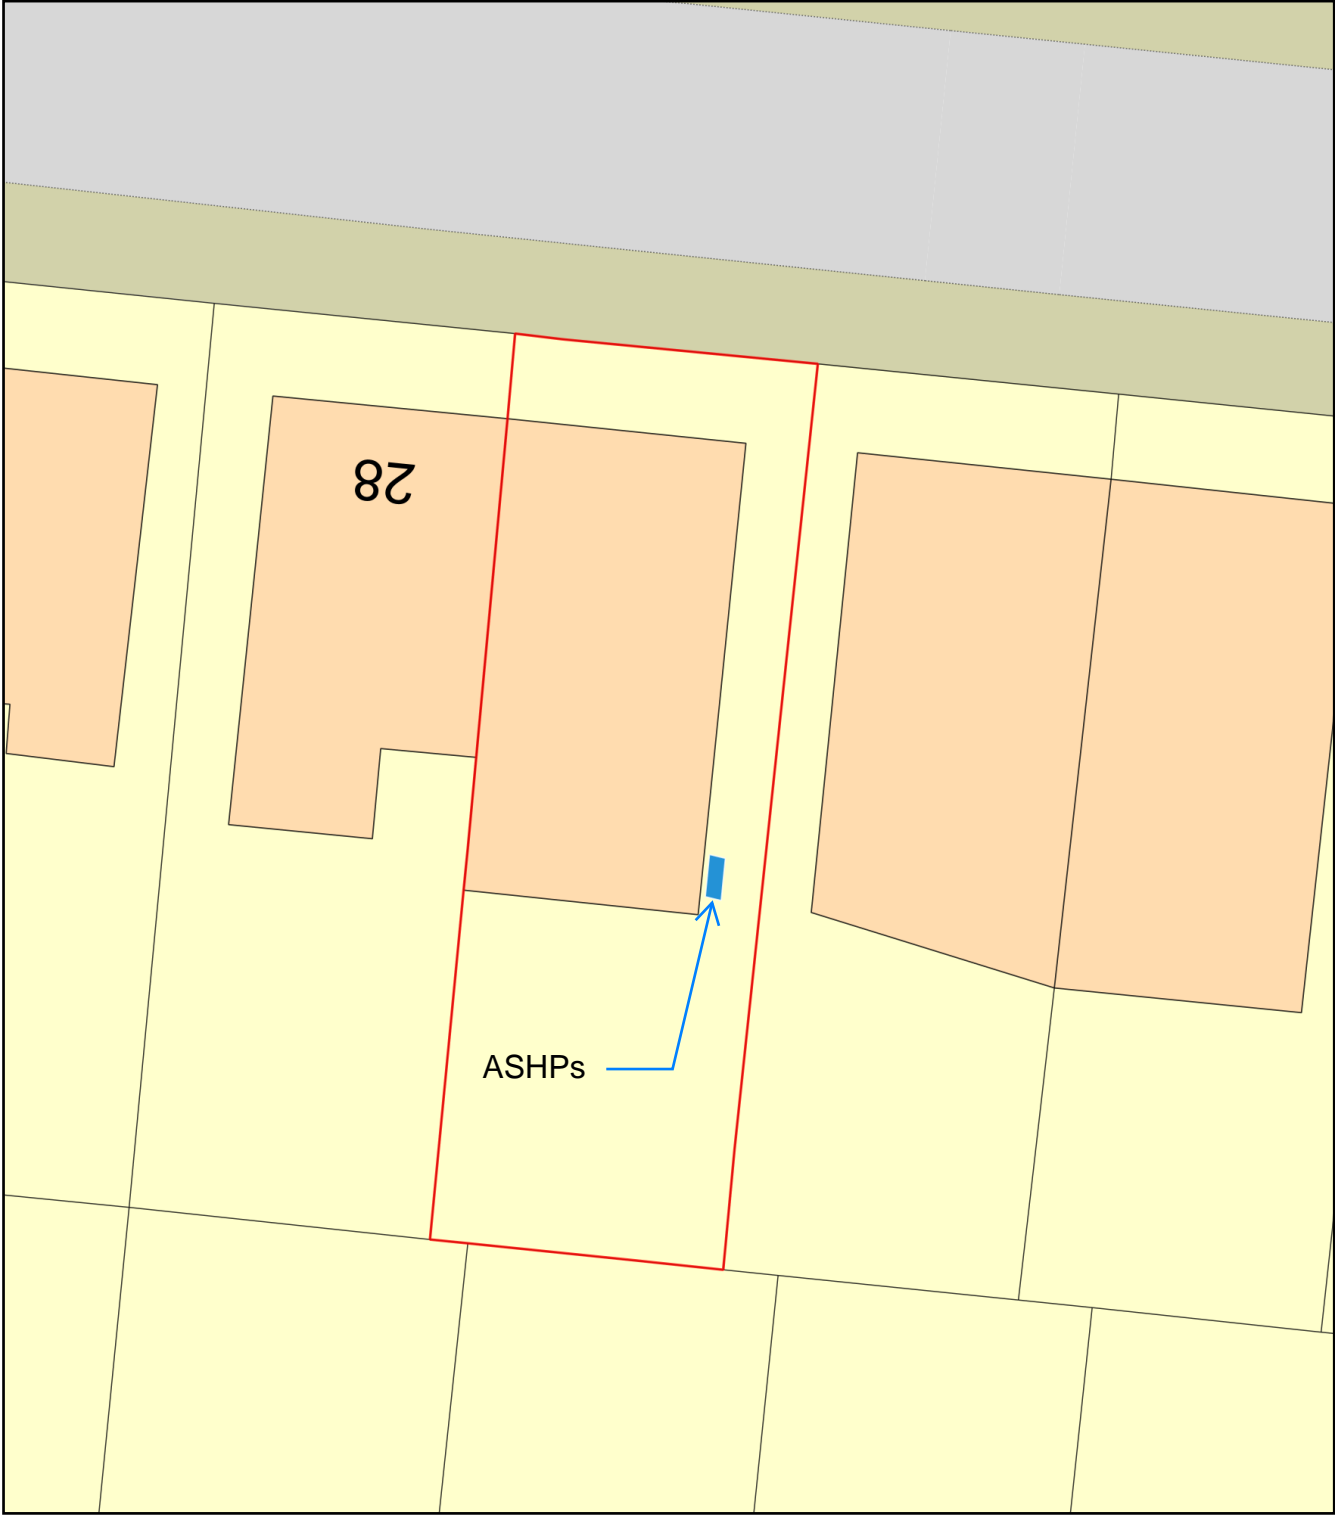

# Block Plan

Plan Produced for: 30 Patshull Road

Date Produced: 08 Apr 2024

Plan Reference Number: TQRQM24099155732182

Scale: 1:200 @ A4