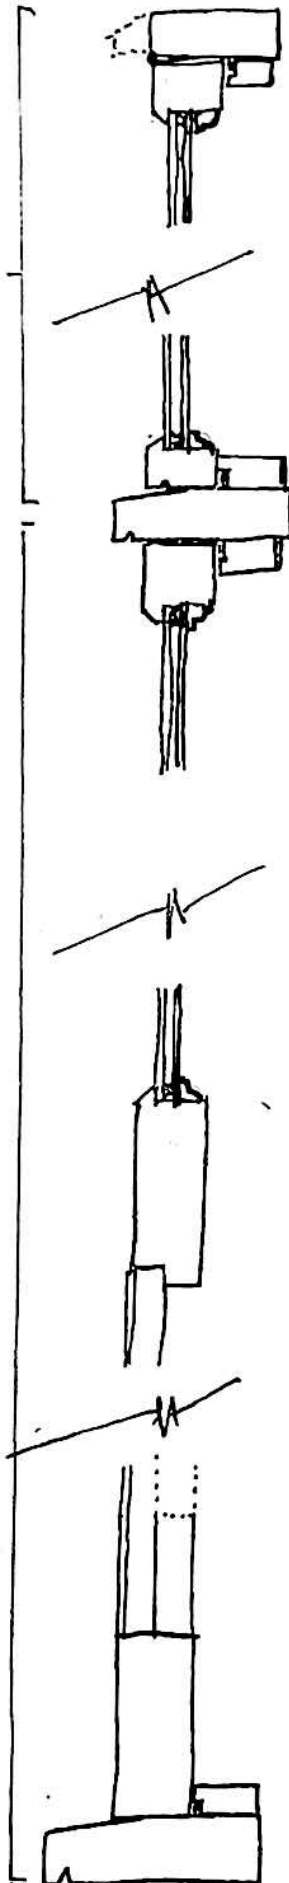

TOP HANGING
FRNLIGHT

HEAD 32 x 125 H.W

TOP HANGING WINDOW
38 x 50

OVOL GLAZING BEAD

DGU 4/6/4 SLIMLINE UNIT

BOTTOM RAIL 38 x 50 H.W.

TRANSOM RAIL 32 x 125 H.W.

DOOR / PANEL HEAD 60 x 50 H.W

DGU 4/6/4 SLIMLINE UNIT

FRAMED + LEDGED
+ BRACED, PART GLAZED
FIXED PANEL / DOORS

120 x 50 MID RAIL H.W.

90 x 20 TGV BOARD

100 x 25 DIAG BRACE

125 x 50 BASE RAIL

25 x 50 STOP + AQUAMAX

SILL 150 x 50 H.W