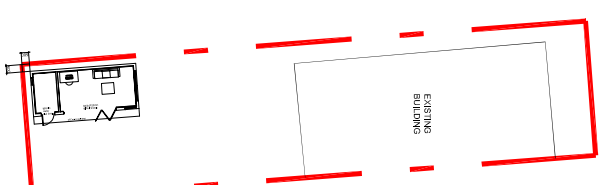

Existing Site Plan

Proposed Site Plan

Scale Bar

# HAWKSBECK

GARDEN ROOMS

PROJECT:  
Graham Price  
45a Nassington Road,  
London,  
NW3 2TY

DRAWING:  
02 - EXISTING AND PROPOSED SITE PLAN

SCALE:  
1:500

REV:

DATE:  
03/04/24