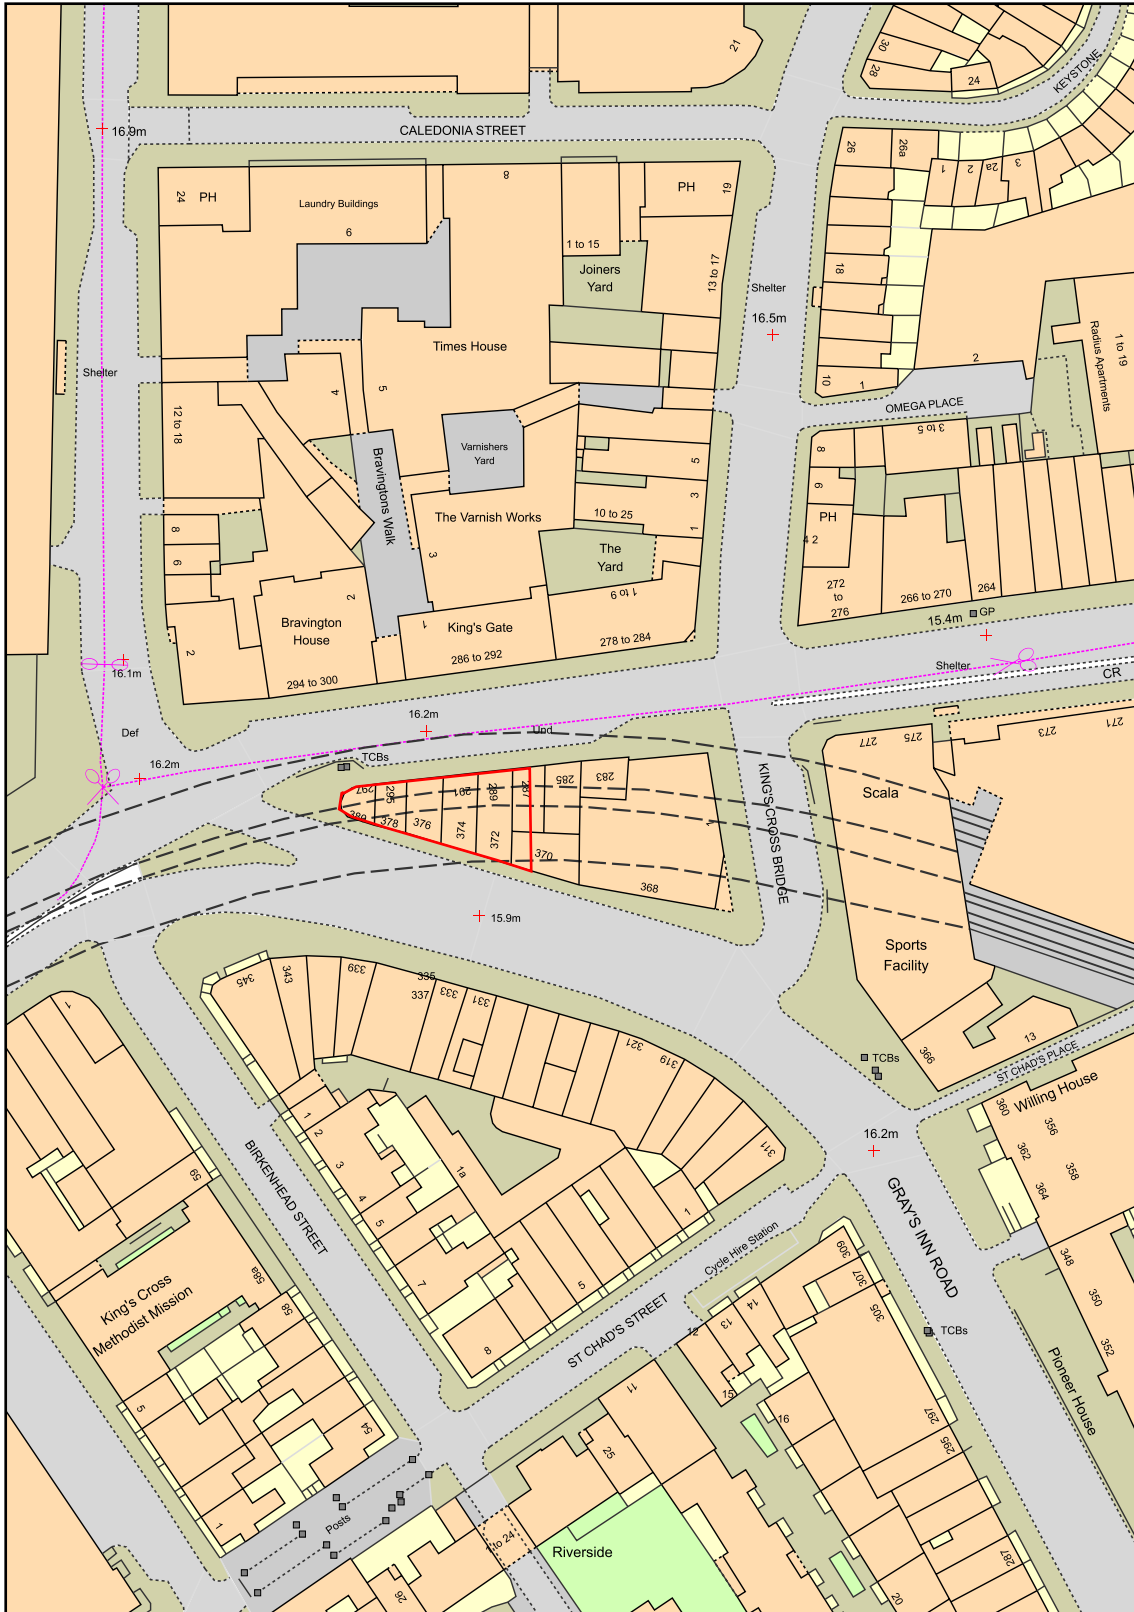

# FIVE GUY'S KING'S CROSS

Five Guy's King's Cross Site Location Plan

Map Information

Scale: 1:1250  
 Date: 05/03/2024  
 Reference: 23392  
 Order No: 4123854