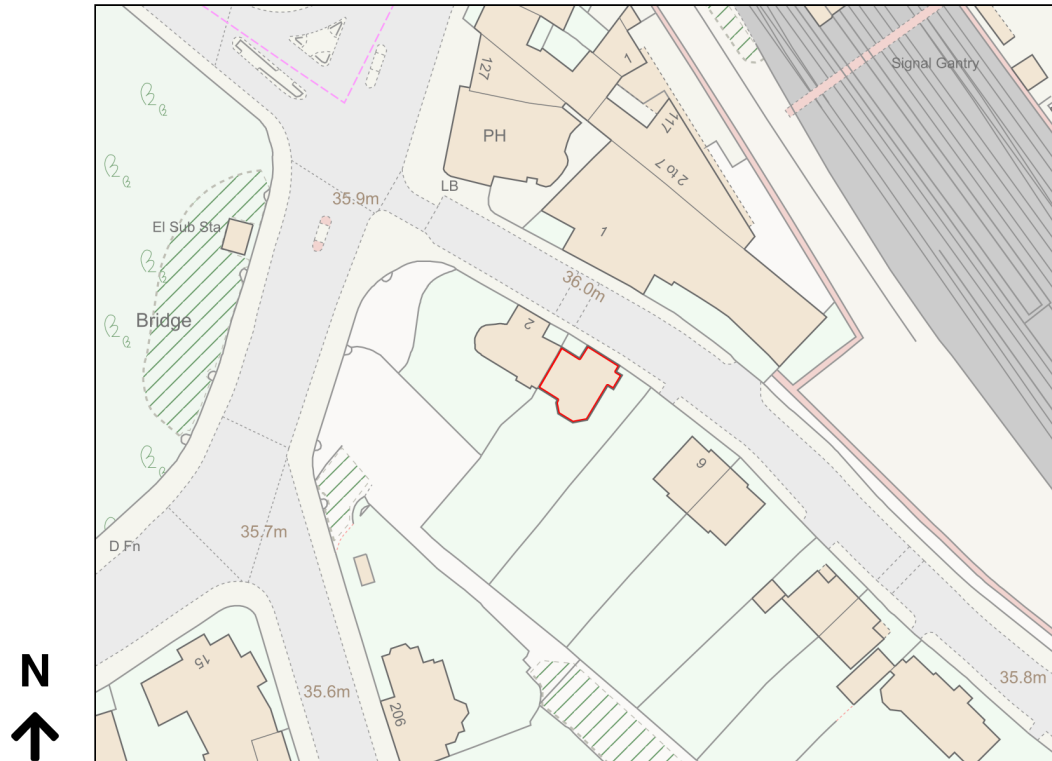

Location Plan

Site Address: 4, Park Village East, London, NW1 7PX

Date Produced: 01-Apr-2024

Scale: 1:1250 @A4

Planning Portal Reference: PP-12931688v1