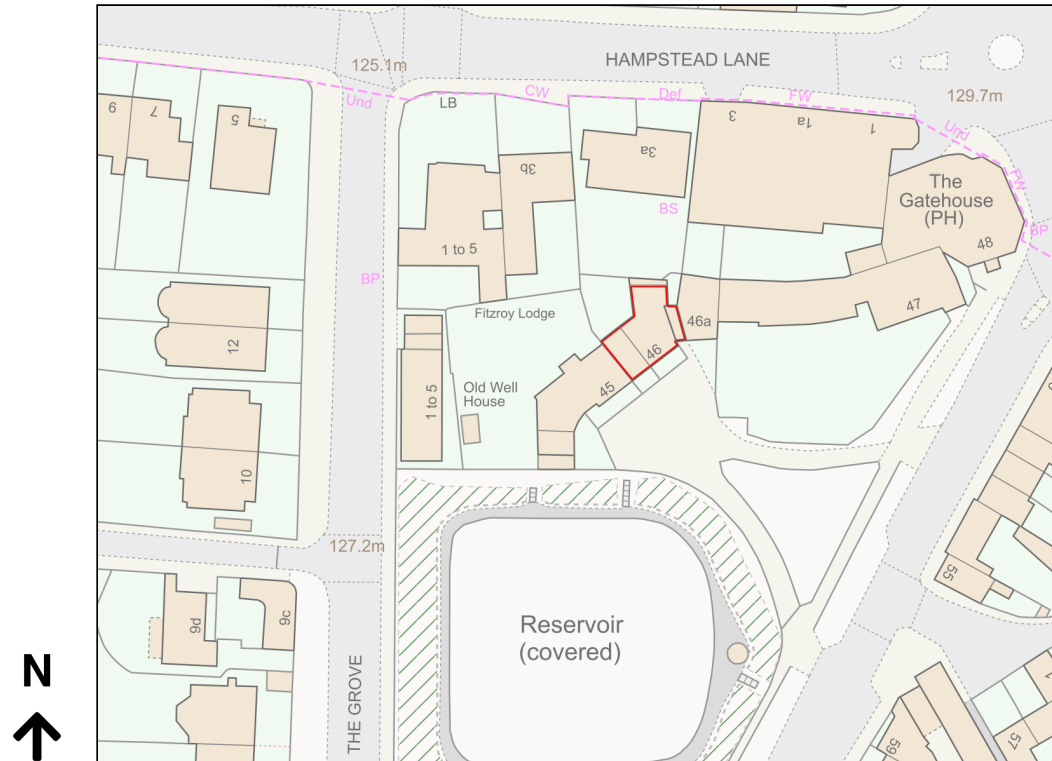

Location Plan

Site Address: Dickinson House, 46, Highgate West Hill, London, N6 6DB

Date Produced: 28-Mar-2024

Scale: 1:1250 @A4

Planning Portal Reference: PP-12882331v1