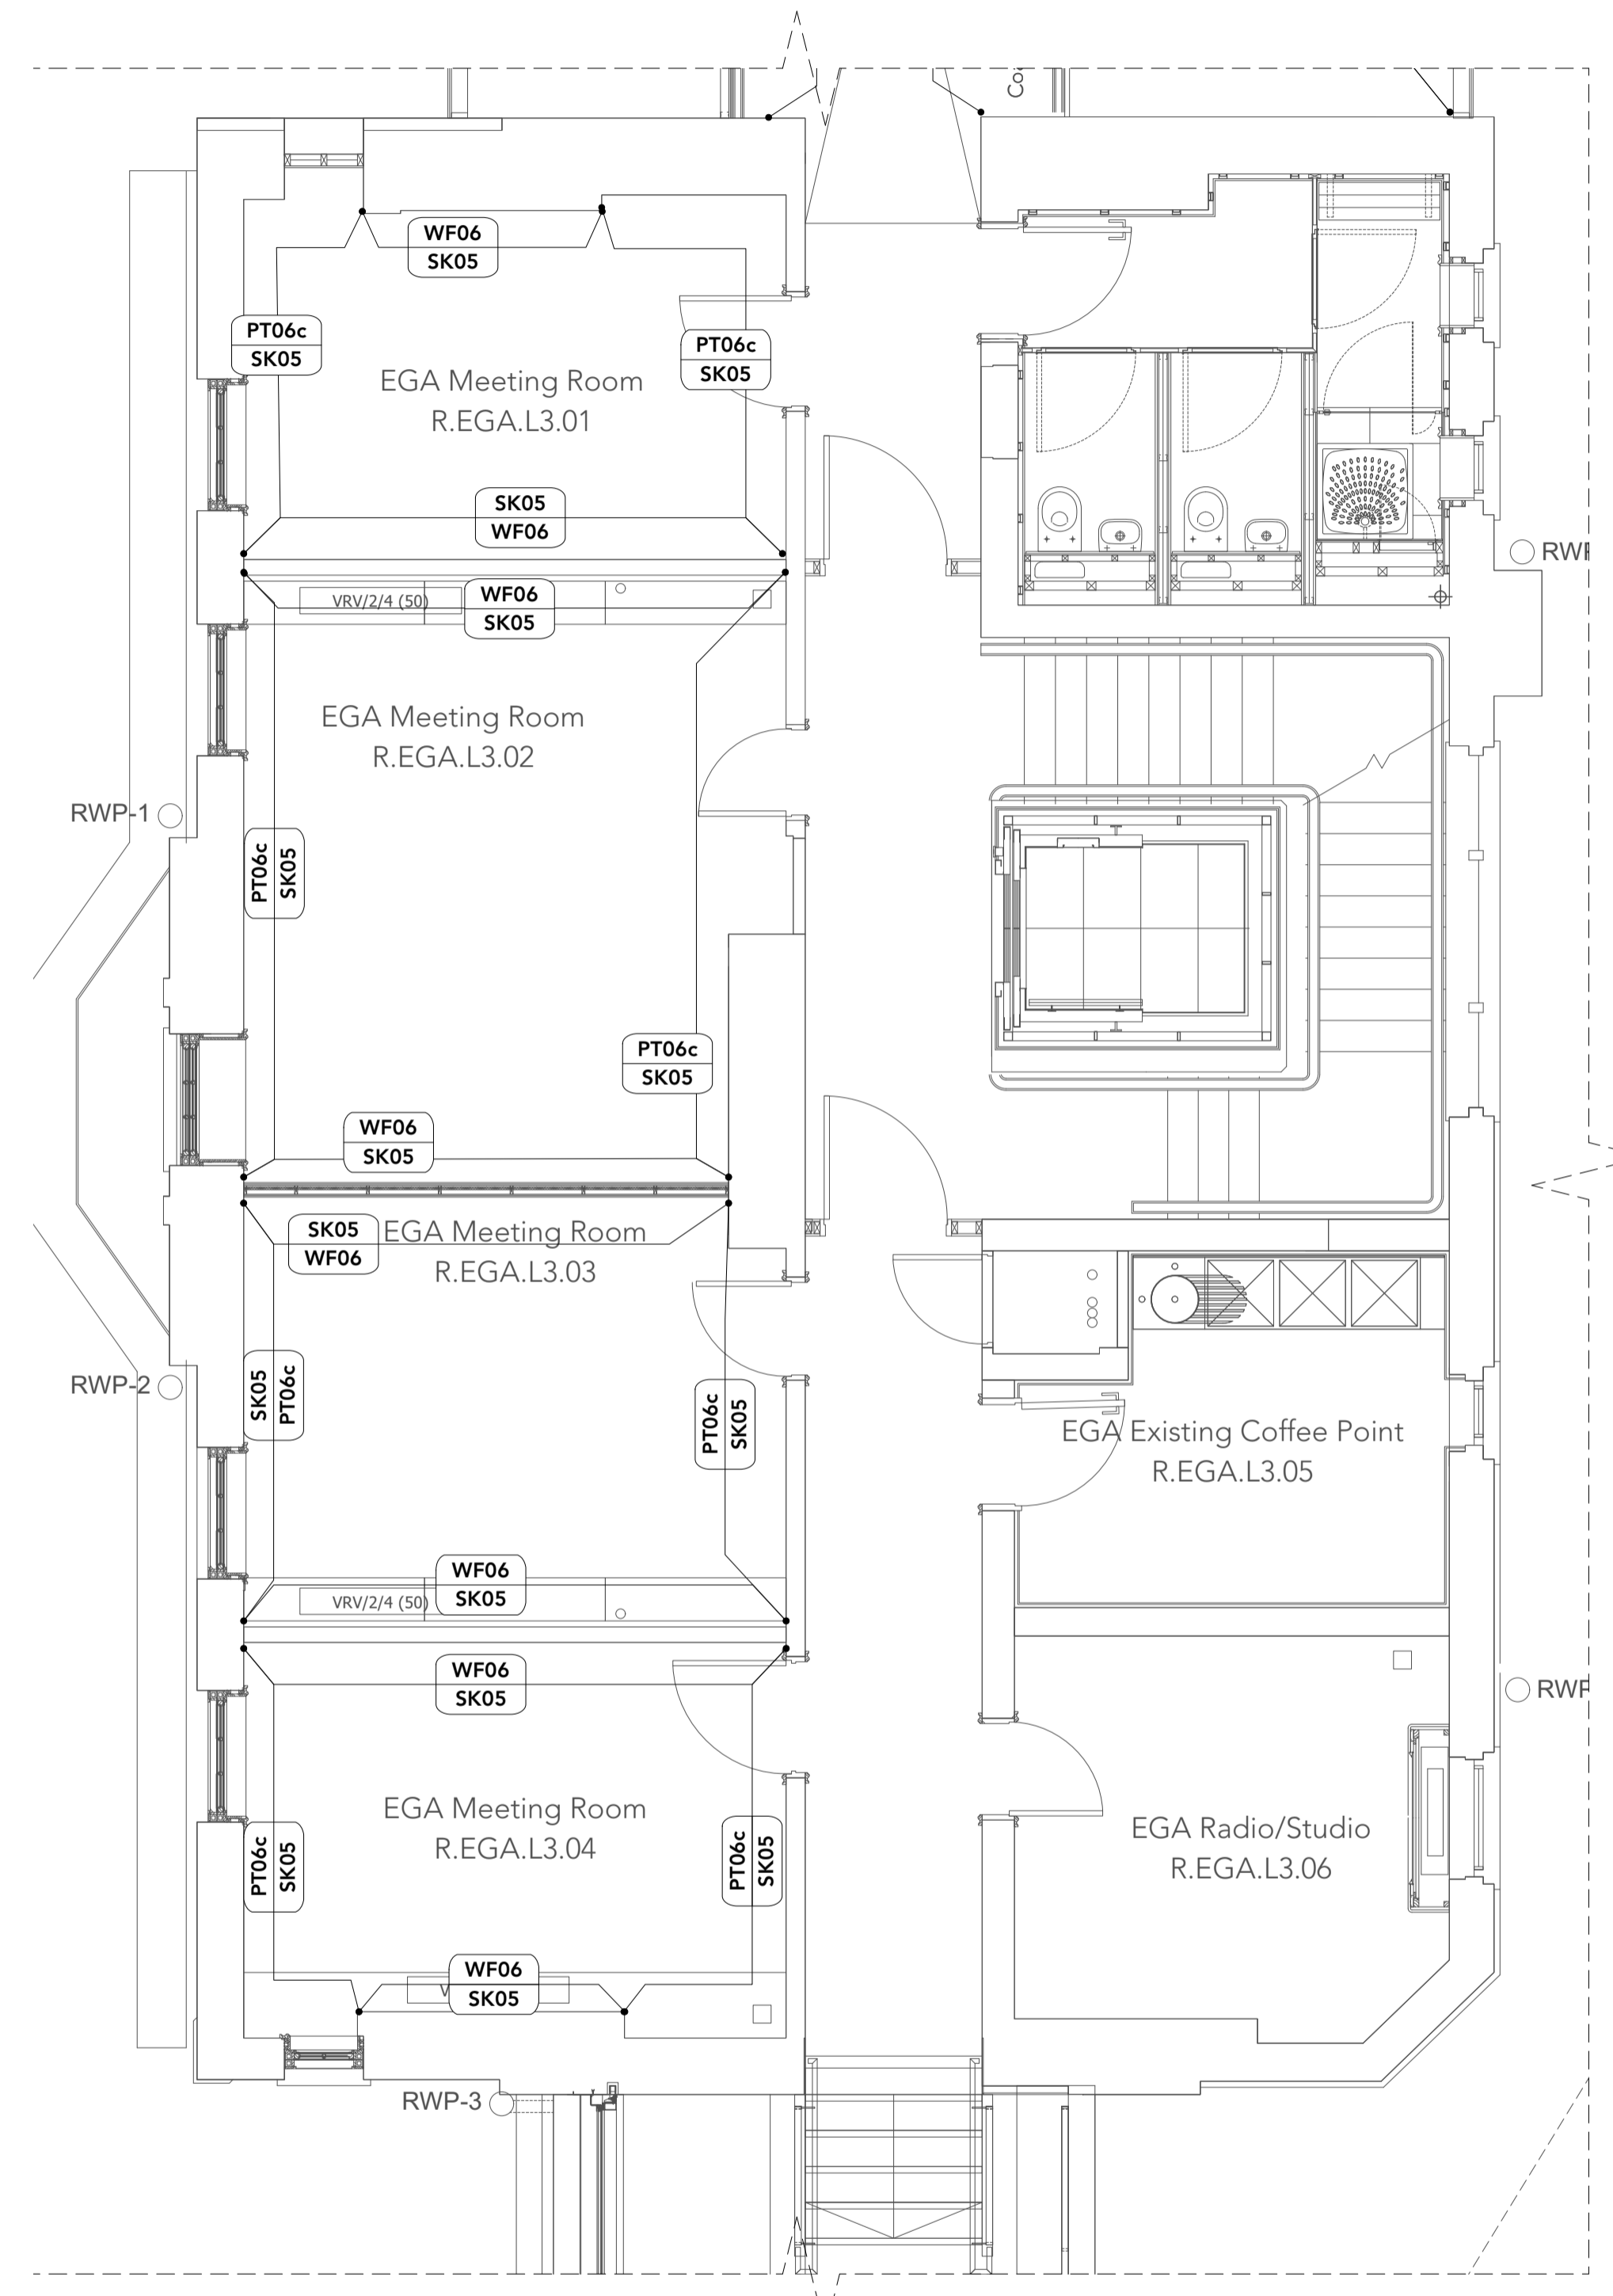

- Key:**
- PT06c Existing Paint Colour ICI Dulux Vinyl Matt Emulsion, Colour: 50RB73/024 (Lilac). All new paint to match existing
 - SK05 Existing skirting
 - WF06 Acoustic panels lined with textile

Notes

Do not scale. All dimensions to be confirmed on site.
 Information contained in this drawing is the sole copyright of Hutchison Kivotos Architects Ltd. and is not to be reproduced without permission.

1 Third Floor Wall Finishes Arrangement_EGA
 Scale: 1:50

TENDER		
Project		
UNISON Centre Transformation Project		
Client		
UNISON		
Drawing title		
Third Floor Wall Finishes Arrangement_EGA		
Scale 1:100 @ A1	Rev T2	Dwg. No.
Drawn by IT	Date March '24	434.WF.10