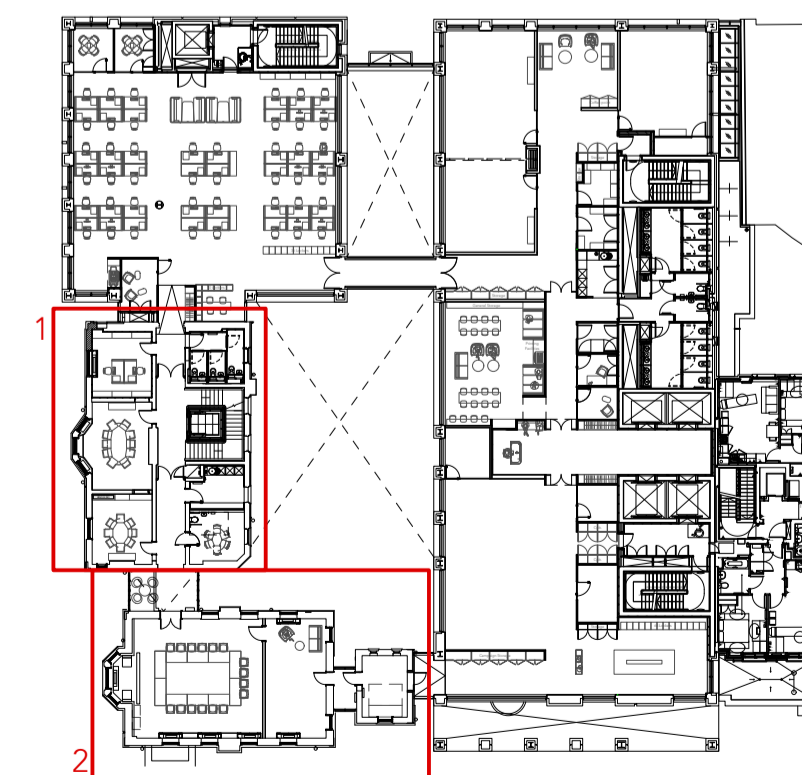

Notes

Do not scale. All dimensions to be confirmed on site.
 Information contained in this drawing is the sole copyright of Hutchison Kivotos Architects Ltd. and is not to be reproduced without permission.

T3	For Listed Building Consent	28.03.2024
T2	Draft Listed Building Consent	15.03.2024
T1	Tender Issue	11.03.2024

Revisions

1 First Floor Wall Finishes Arrangement_EGA
 Scale: 1:50

2 First Floor Wall Finishes Arrangement_EGA
 Scale: 1:50