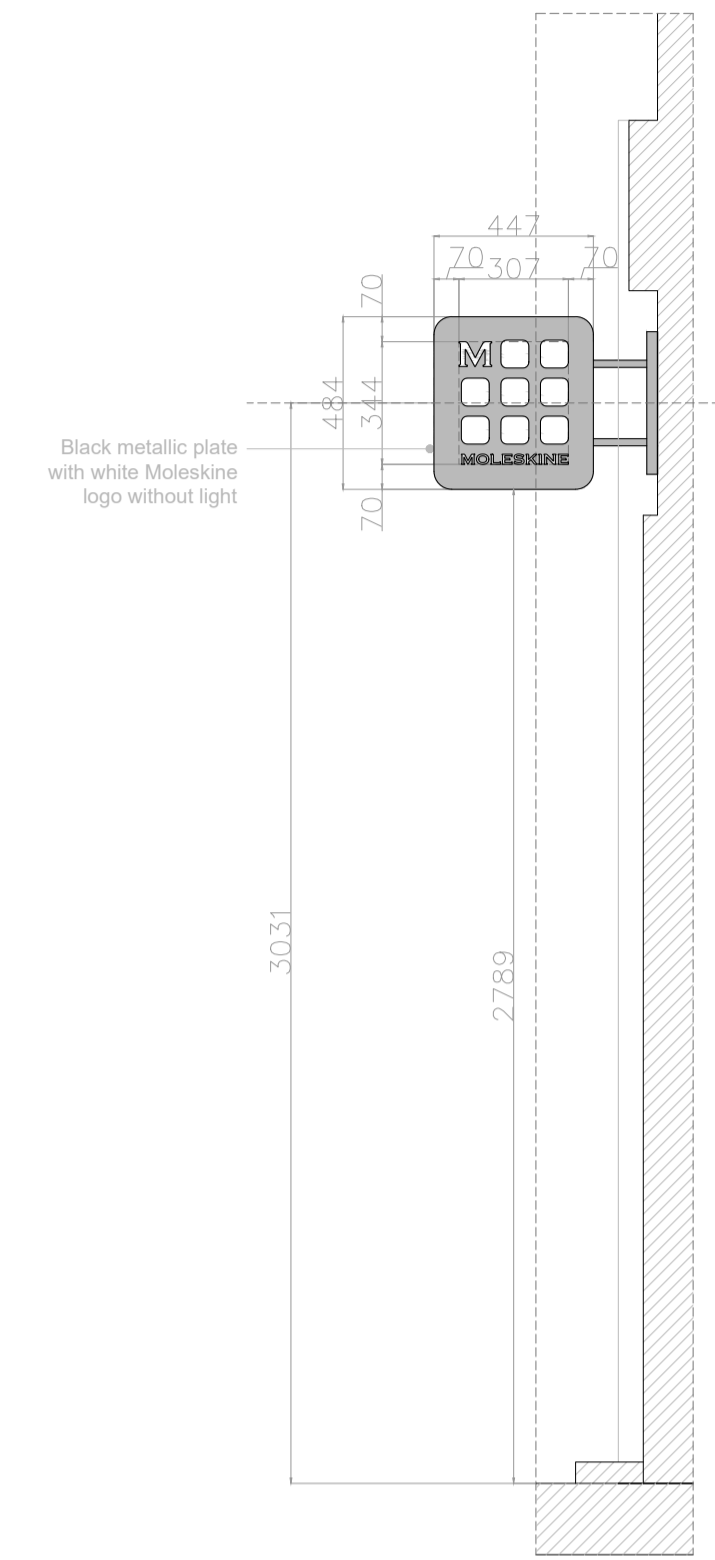

Front view with dimensions

Front view with colors

Section

Section

Sketch view facade 01

Sketch view facade 02

Side signage detail

Light bar signage detail

Moleskine
Neal Street 56

Store:
London - NS56

Project:
New opening

Artwork:
Signage

Scale:
Varies

Name file:
MSK_SP_Neal street 56_08.dwg

Revision:
01

Date:
15-03-2024

ALL DIMENSIONS TO BE CHECKED ON SITE
ERRORS TO BE REPORTED IMMEDIATELY TO
THE MOLESKINE

DRAWINGS IN EUROPEAN METRIC SYSTEM
