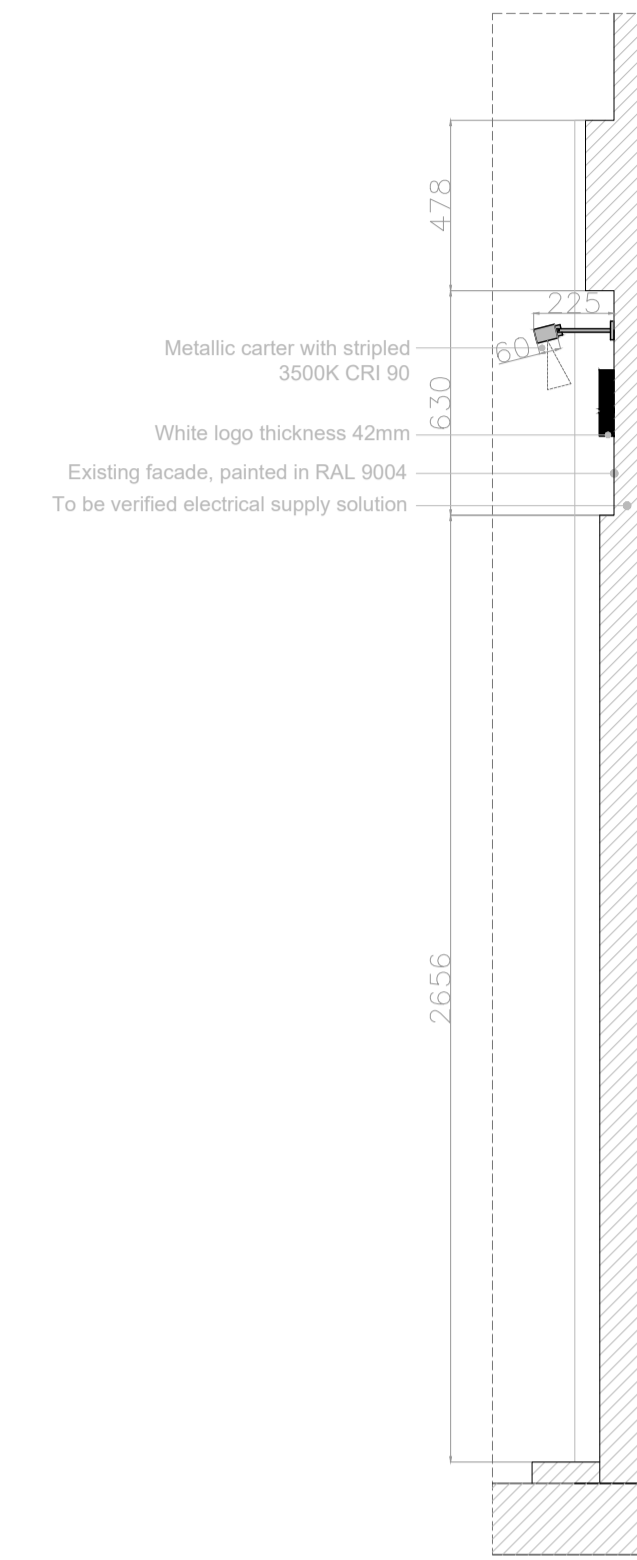

Front view with dimensions

Front view with colors

Section

Section

Sketch view facade 01

Sketch view facade 02

Side signage detail

Light bar signage detail

Moleskine
Neal Street 56

Store:
London - NS56

Project:
New opening

Artwork:
Signage

Scale:
Varies

Name file:
MSK_SP_Neal street 56_08.dwg

Revision:
01

Date:
15-03-2024

ALL DIMENSIONS TO BE CHECKED ON SITE
ERRORS TO BE REPORTED IMMEDIATELY TO
THE MOLESKINE

DRAWINGS IN EUROPEAN METRIC SYSTEM
