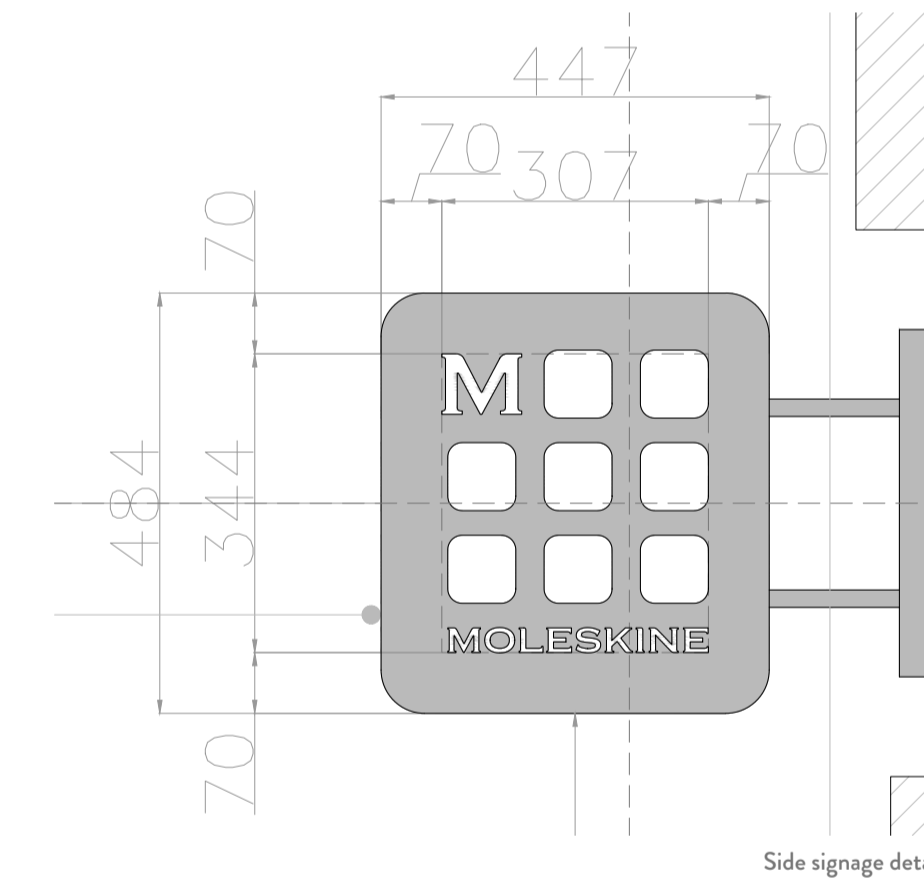

Front view with dimensions

Front view with colors

Section

Section

Sketch view facade 01

Sketch view facade 02

Side signage detail

Light bar signage detail

Moleskine
Neal Street 56

Store:
London - NS56

Project:
New opening

Artwork:
Signage

Scale:
Varies

Name file:
MSK_SP_Neal street 56_08.dwg

Revision:
01

Date:
15-03-2024

ALL DIMENSIONS TO BE CHECKED ON SITE
ERRORS TO BE REPORTED IMMEDIATELY TO
THE MOLESKINE

DRAWINGS IN EUROPEAN METRIC SYSTEM
