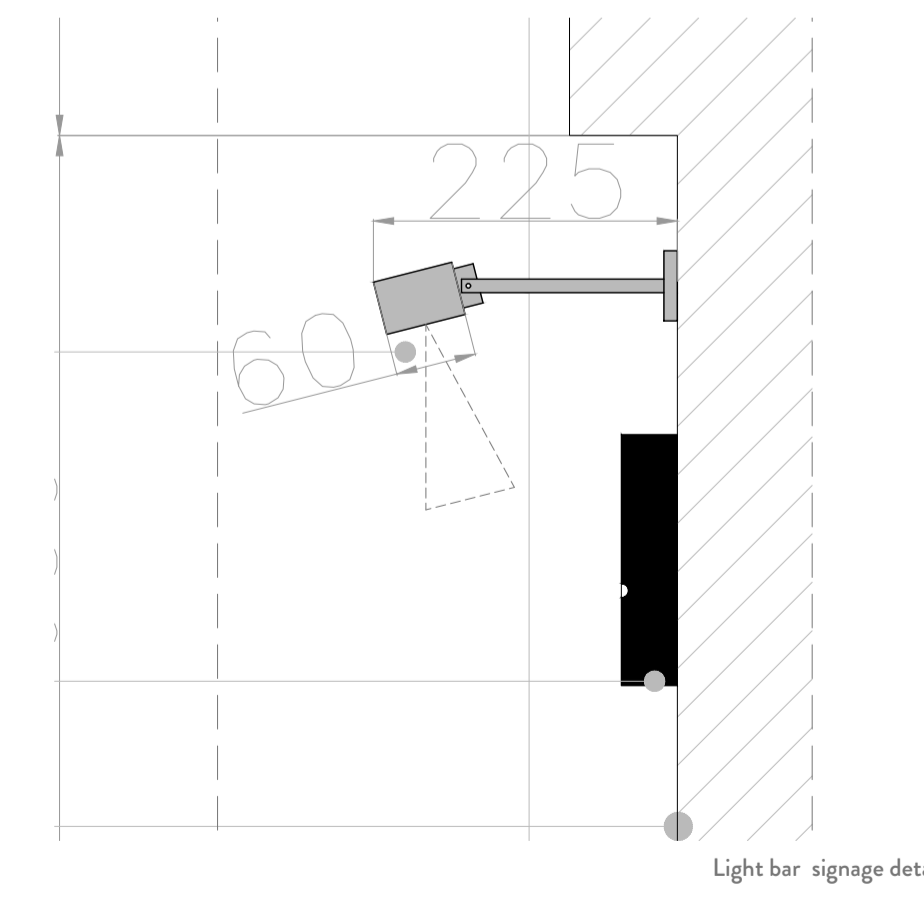

Front view with dimensions

Front view with colors

Section

Section

Sketch view facade 01

Sketch view facade 02

Side signage detail

Light bar signage detail

Moleskine
Neal Street 56

Store:
London - NS56

Project:
New opening

Artwork:
Signage

Scale:
Varies

Name file:
MSK_SP_Neal street 56_08.dwg

Revision:
01

Date:
15-03-2024

ALL DIMENSIONS TO BE CHECKED ON SITE
ERRORS TO BE REPORTED IMMEDIATELY TO
THE MOLESKINE

DRAWINGS IN EUROPEAN METRIC SYSTEM
