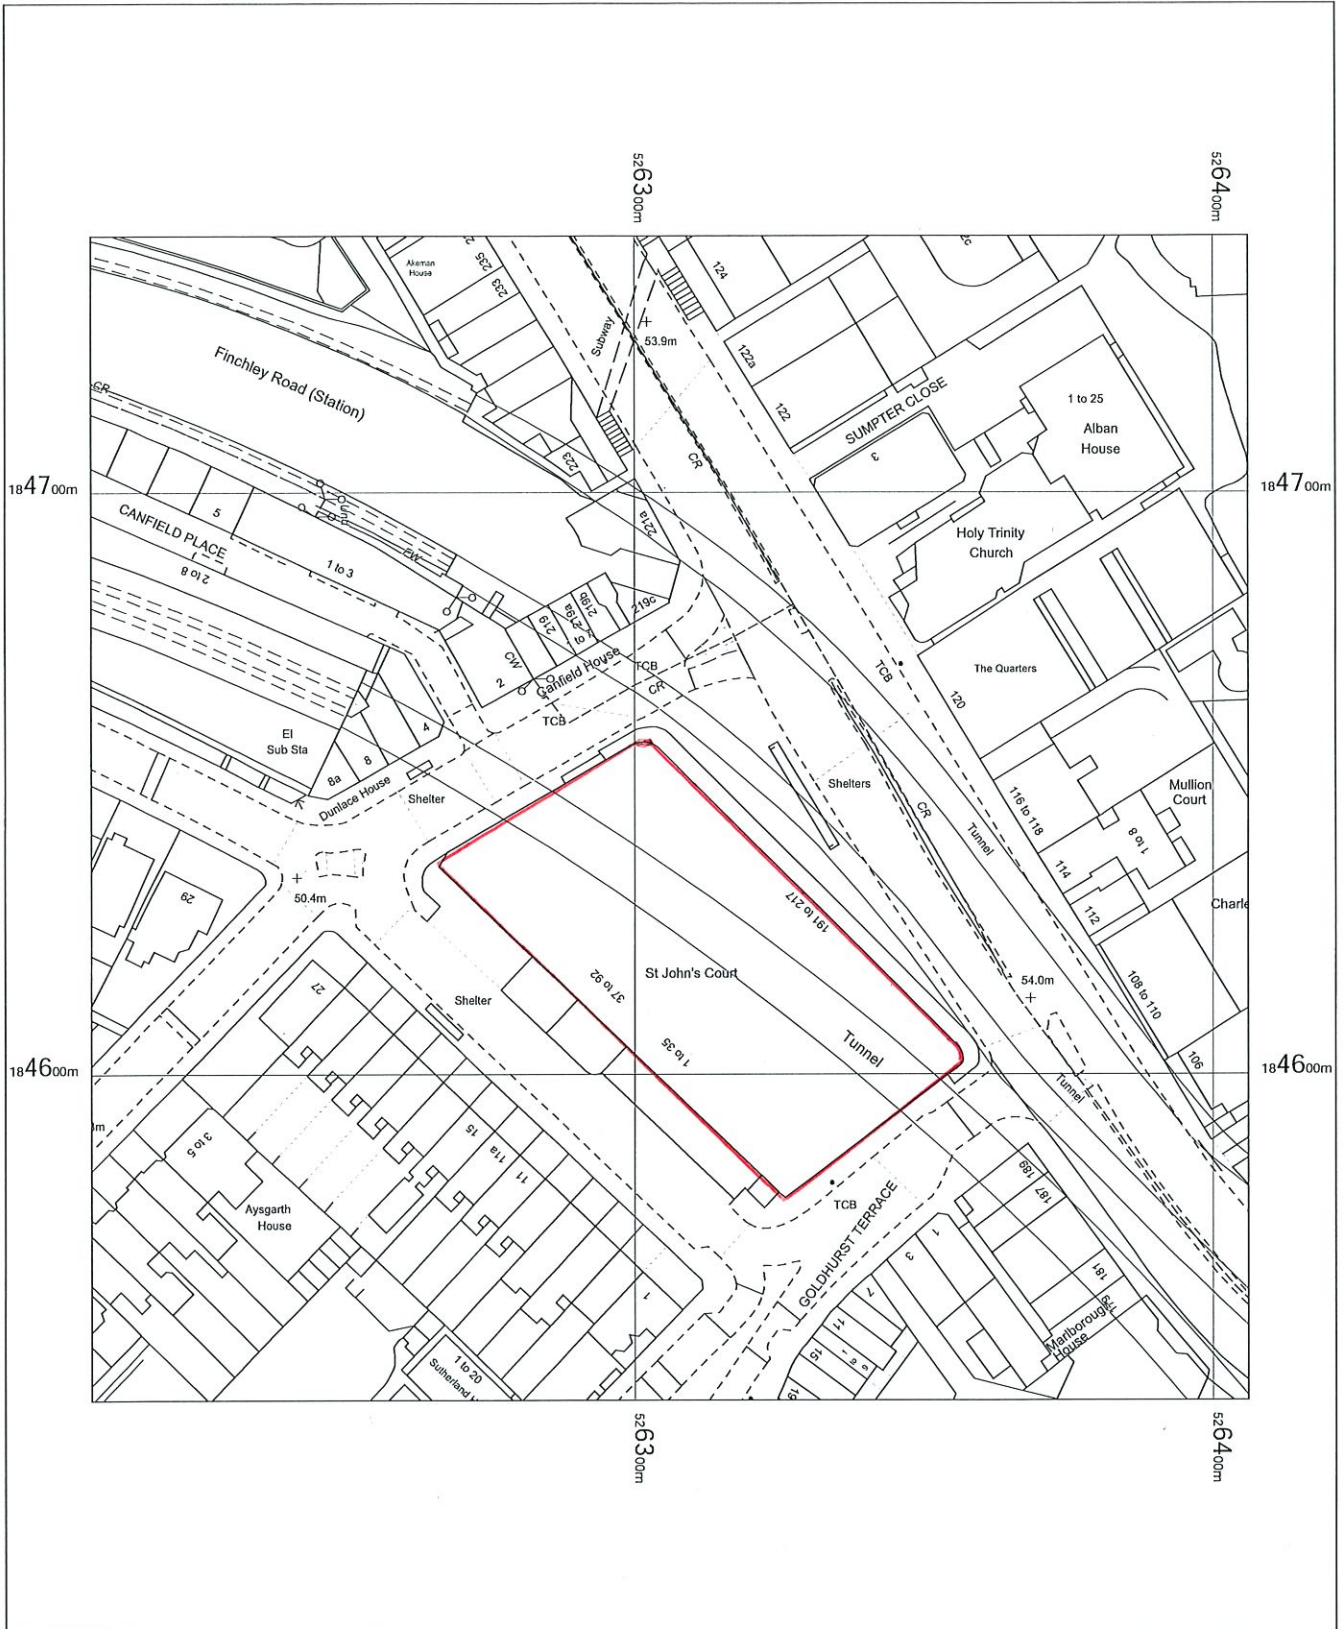

OS map Waitrose Finchley

OS map Waitrose Finchley

OS MasterMap 1250/2500/10000 scale
 Tuesday, March 26, 2024, ID: CM-01156852
www.centremapslive.co.uk

1:1250 scale print at A4, Centre: 526306 E, 184644 N

©Crown Copyright Ordnance Survey. Licence no.
 AC0000849896