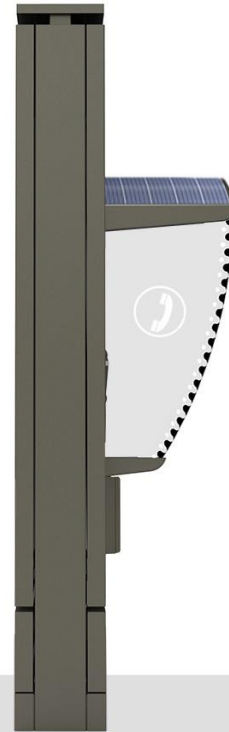

Proposed Replacement Apparatus

Communication Hub Elevations