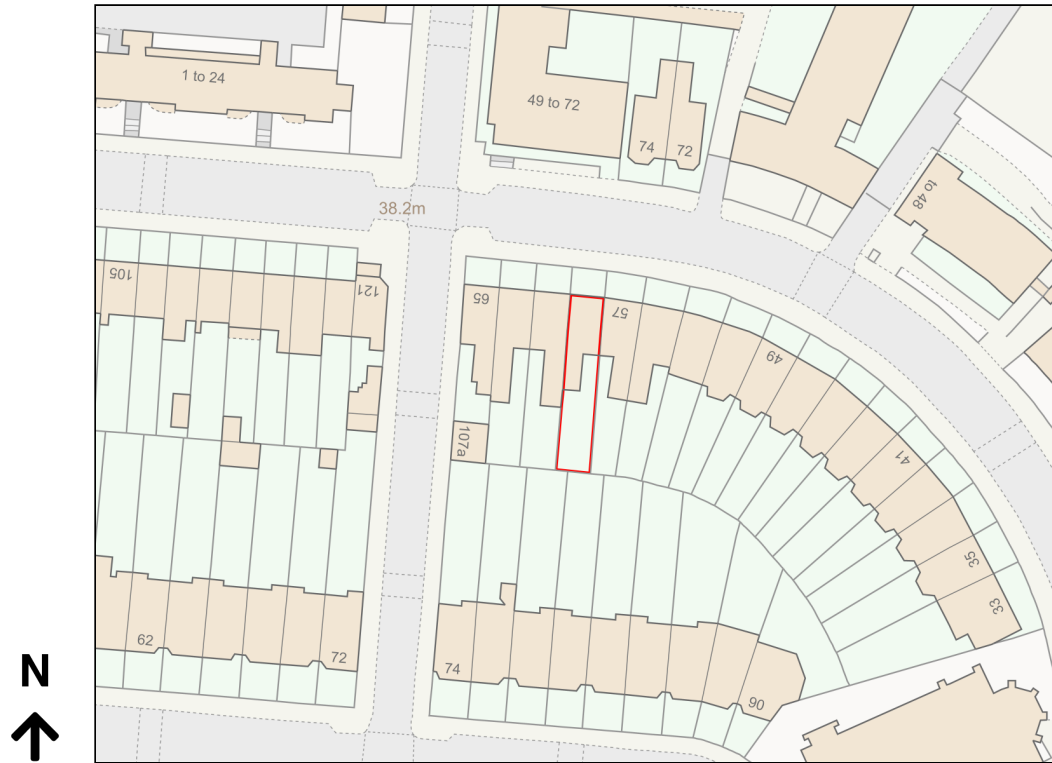

Location Plan

Site Address: Flat B, 59, Oseney Crescent, London, NW5 2BE

Date Produced: 25-Mar-2024

Scale: 1:1250 @A4

Planning Portal Reference: PP-12710665v1