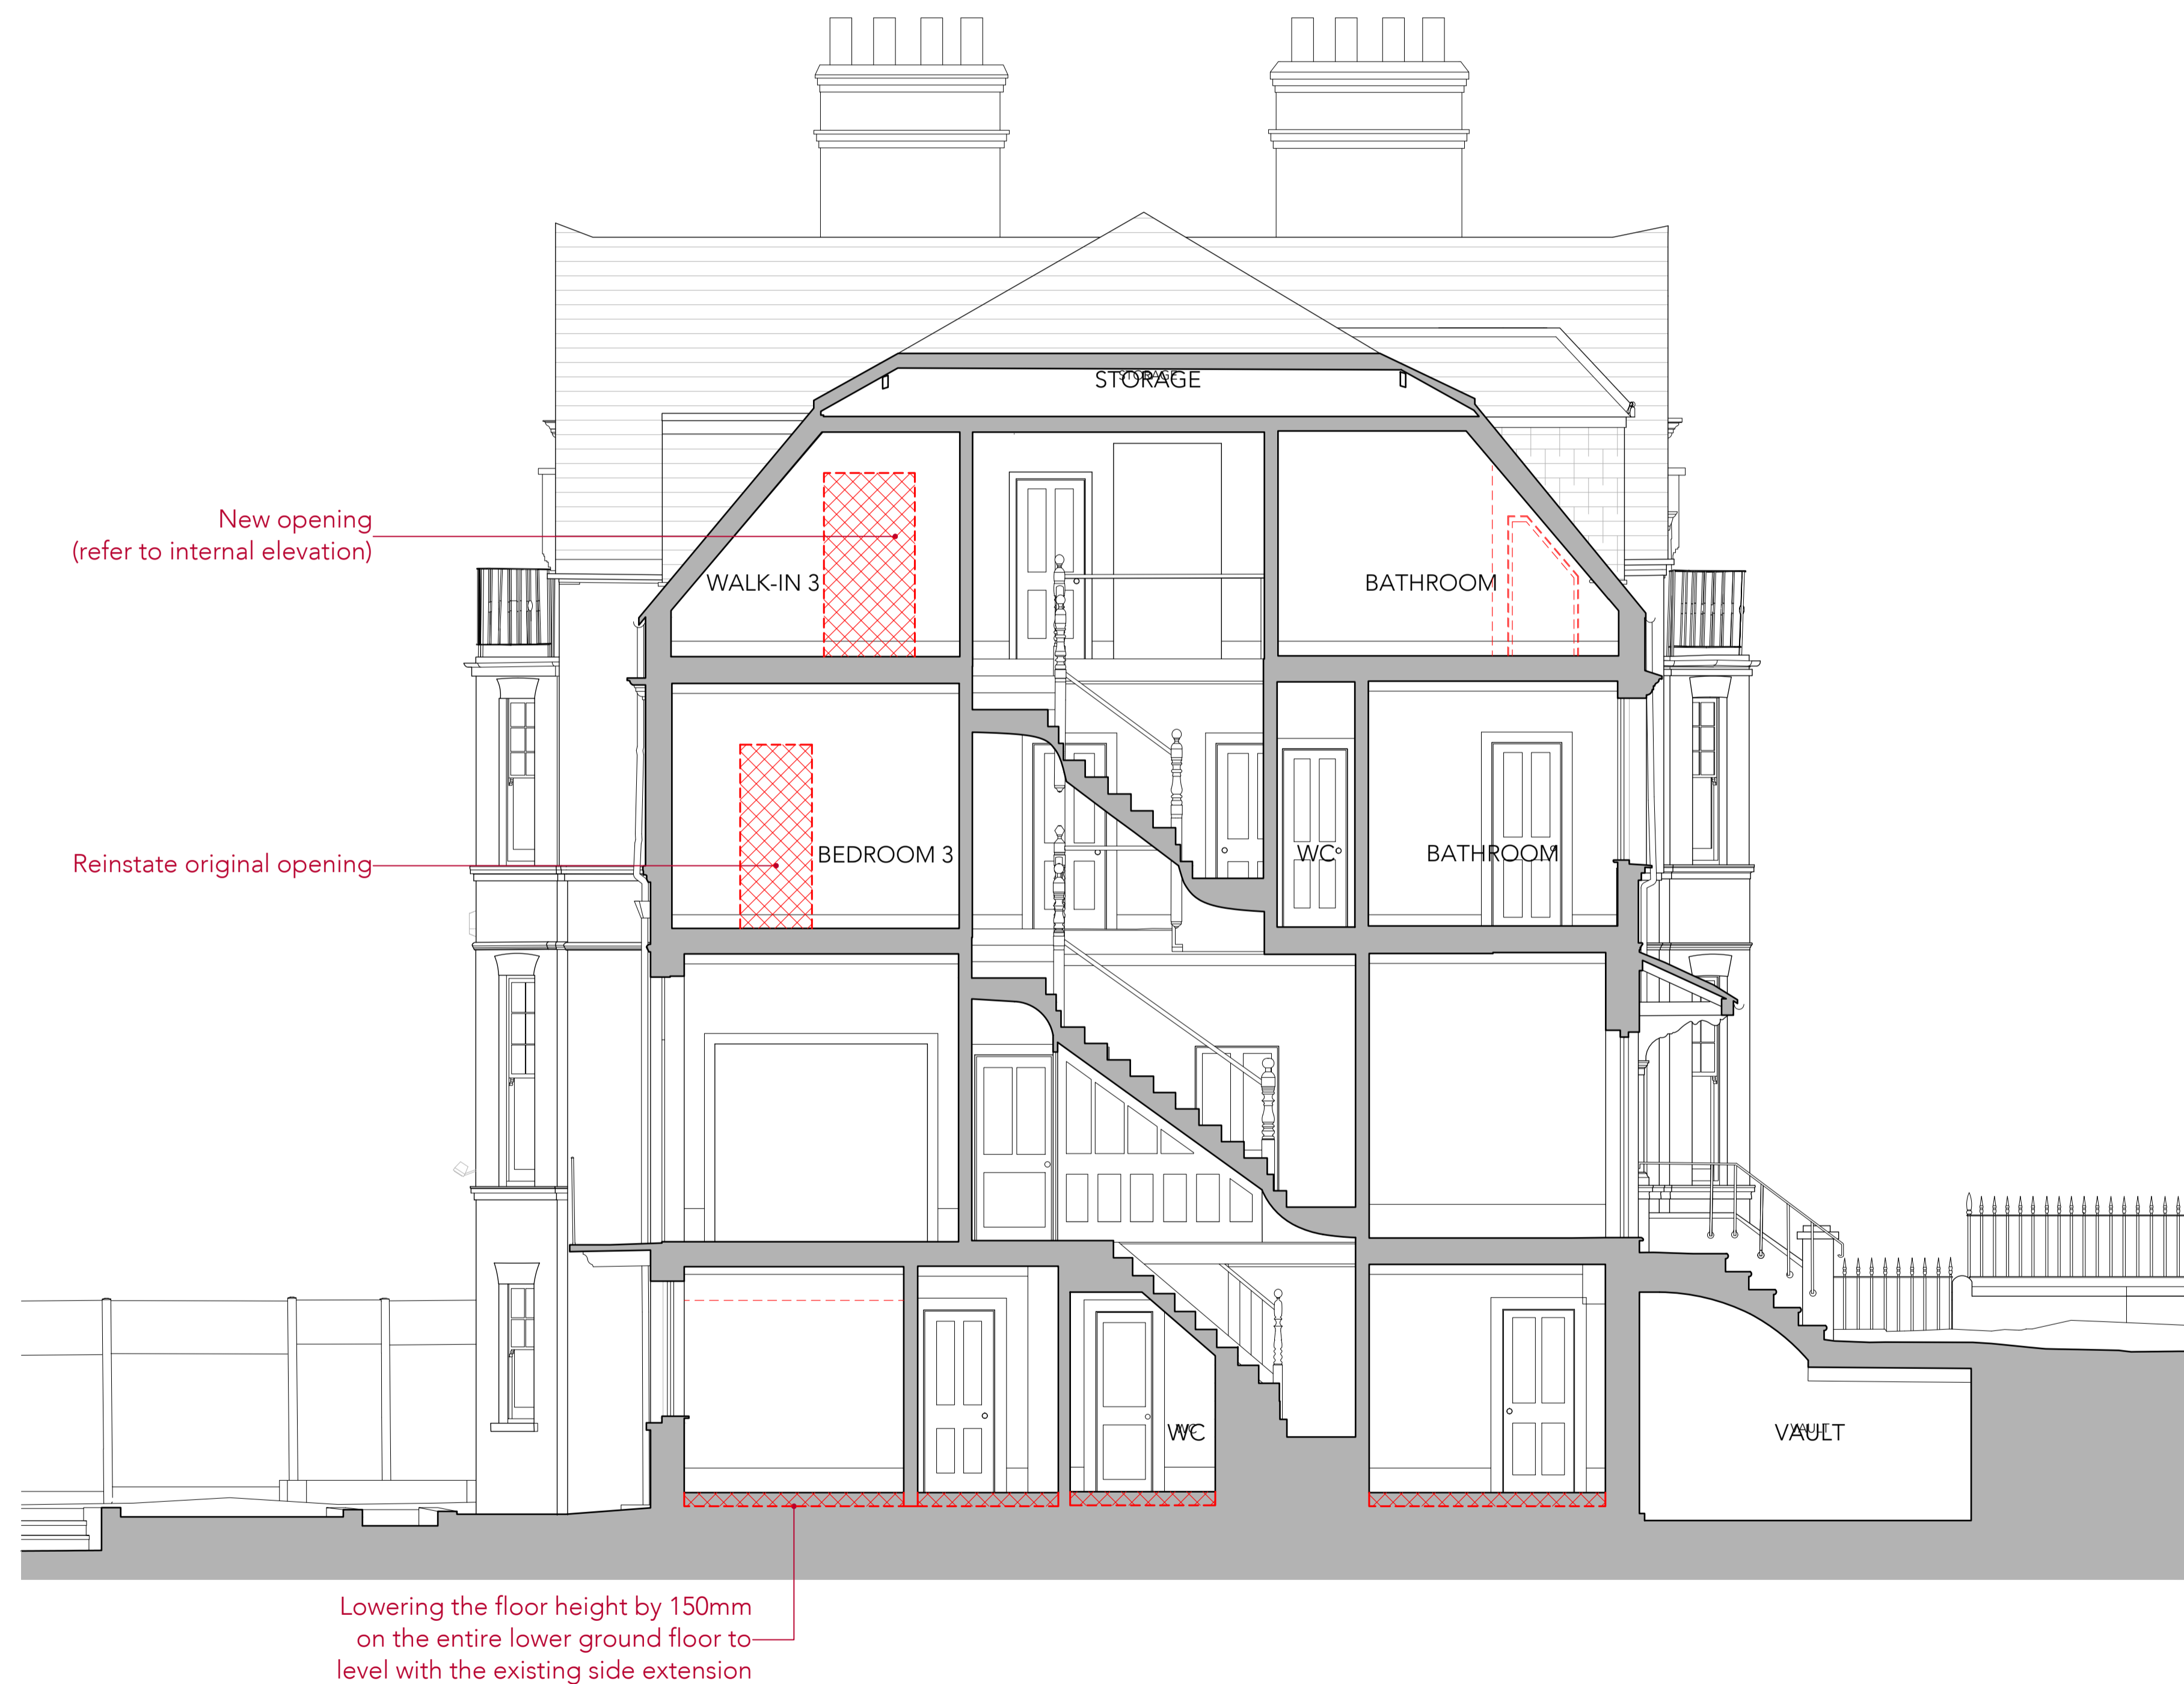

LEGEND	
SYMBOL	DESCRIPTION
	WALLS & PARTITIONS TO BE REMOVED
	ELEMENTS TO BE REMOVED

This drawing is protected under Copyright and at no time should any portion of this drawing be reproduced or copied without the permission of the Architect. (Design Copyright Act 1968)

This drawing must not be used for purposes other than that for which it is provided. It is supplied without liability for any errors or omissions.

Drawings only to be scaled for planning application purposes, all dimensions to be checked on site. All drawings subject to Statutory Authority Approval.

Notes

No	Rev	Date
A		22.03.2024
-		18.08.2023

Status **PLANNING**

ARCHITECTS + INTERIOR DESIGNERS

91A - 91B HEATH STREET
LONDON NW3 6SS
Tel 020 7636 3838

INFO WWW.TG-STUDIO.CO.UK

Project: 9 GAINSBOROUGH GARDENS
NW3 1BJ

Date: 18.08.23 Scale @ A1: 1:50

Drawing: EXISTING & DEMOLITION
SECTION A-A

Drawn by: AL Checked by: TG

Job No.: 270 Dwg No.: P-237 Rev: A