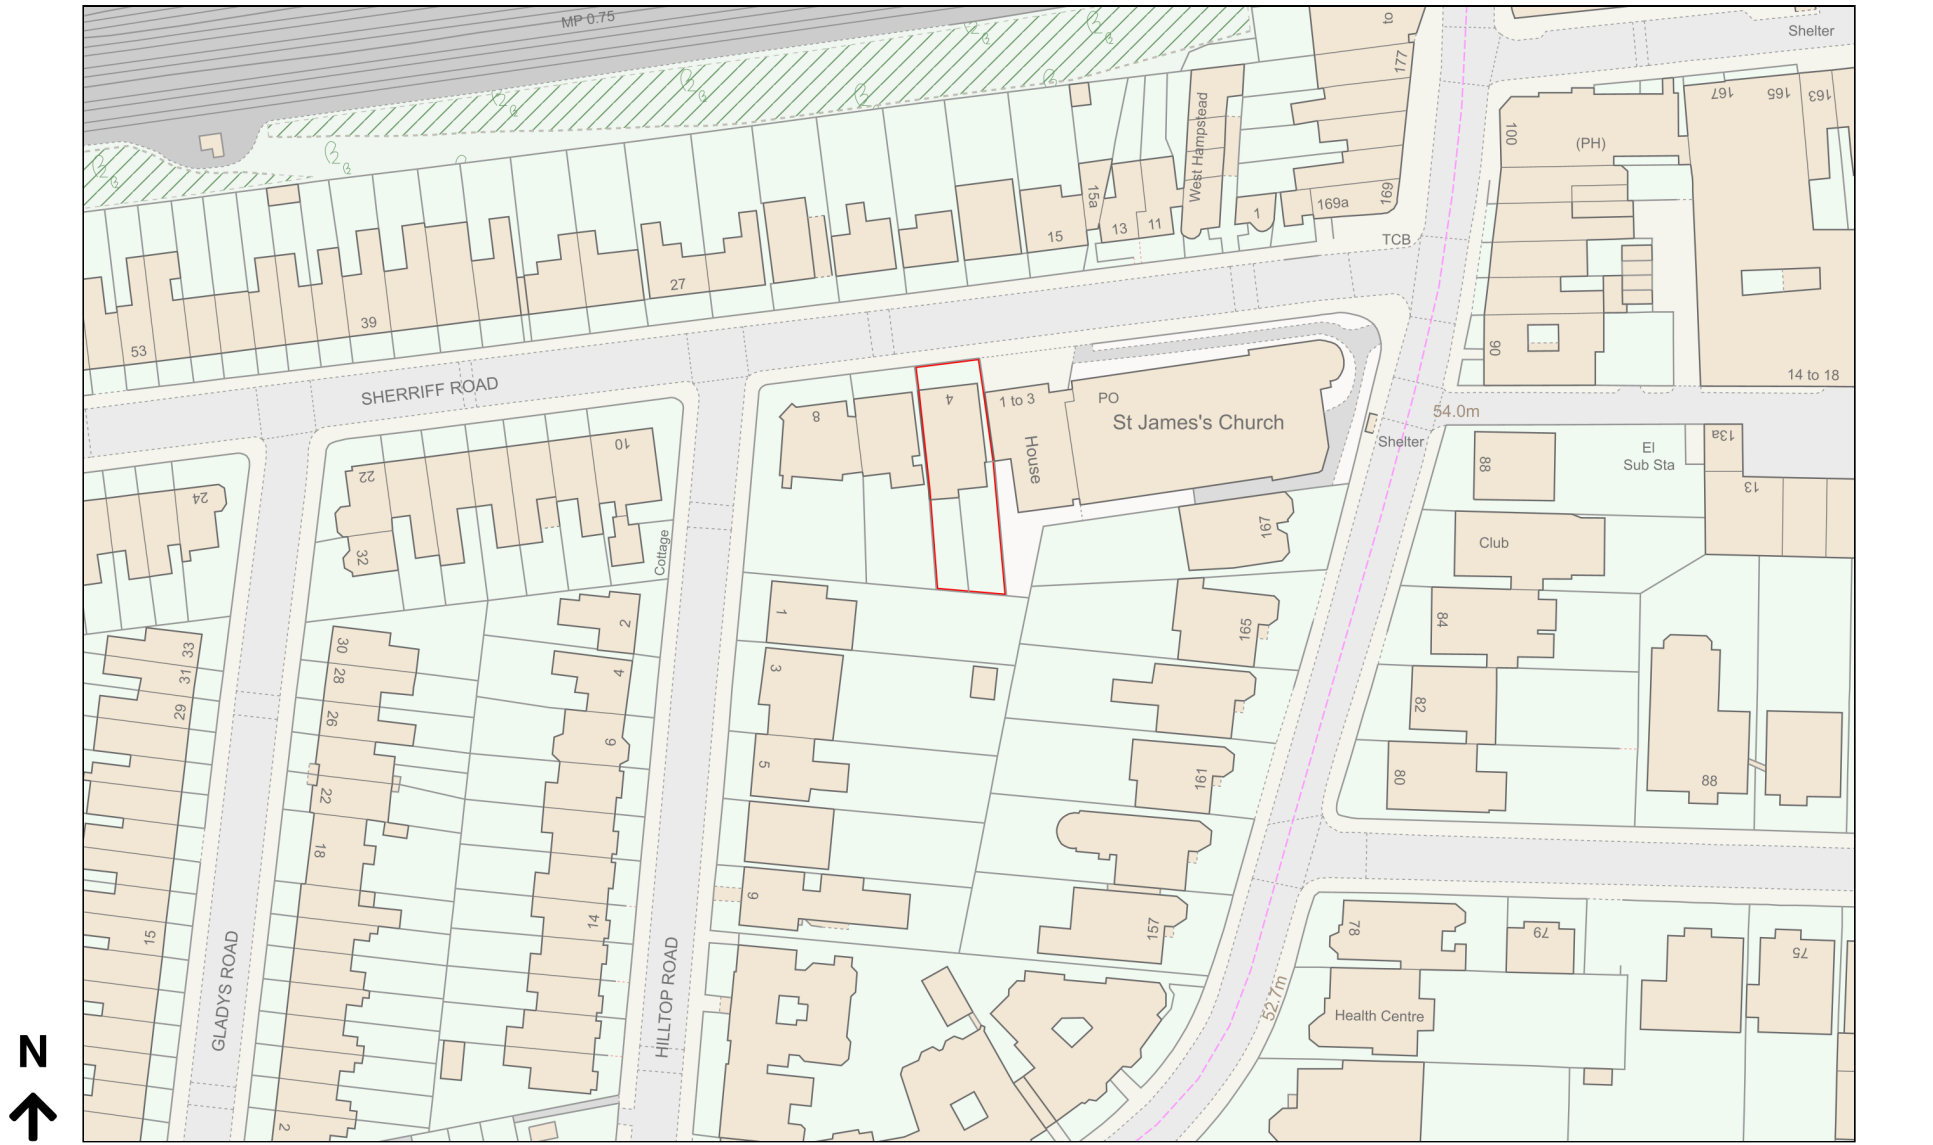

Location Plan

Site Address: Flat 1, 4, Sherriff Road, London, NW6 2AP

Date Produced: 22-Mar-2024

Scale: 1:1250 @A4

Planning Portal Reference: PP-12669731v1