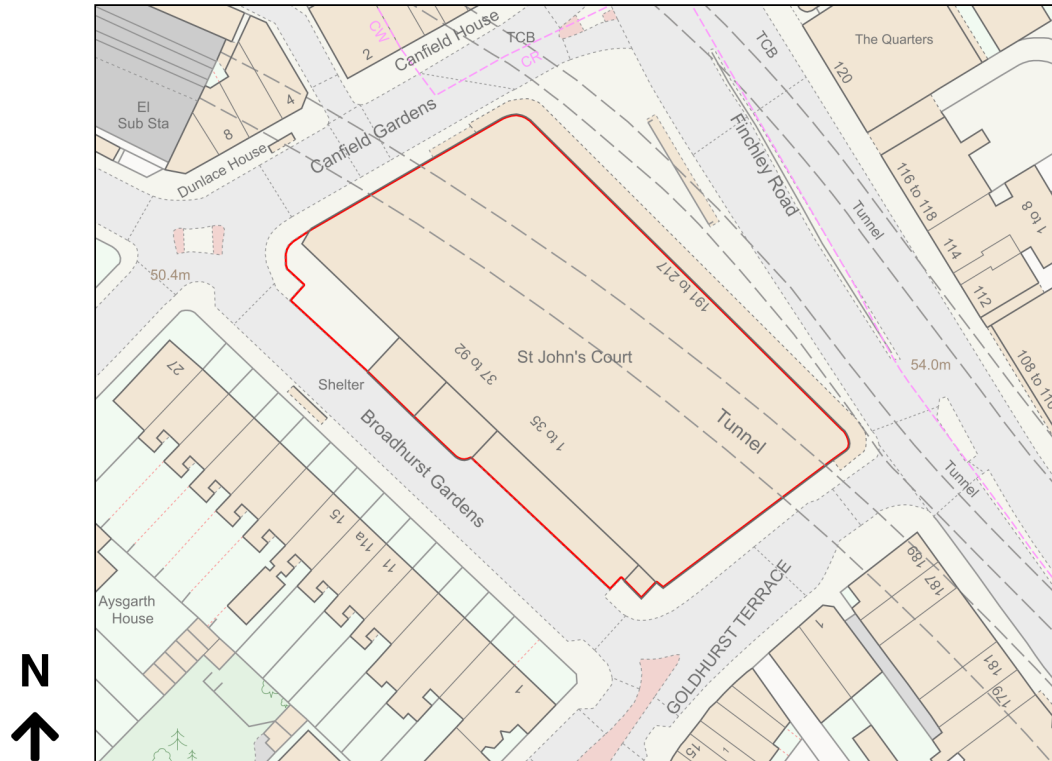

Location Plan

Site Address: Easting: 526322 Northing: 184628

Date Produced: 20-Mar-2024

Scale: 1:1250 @A4

Planning Portal Reference: PP-12887333v1