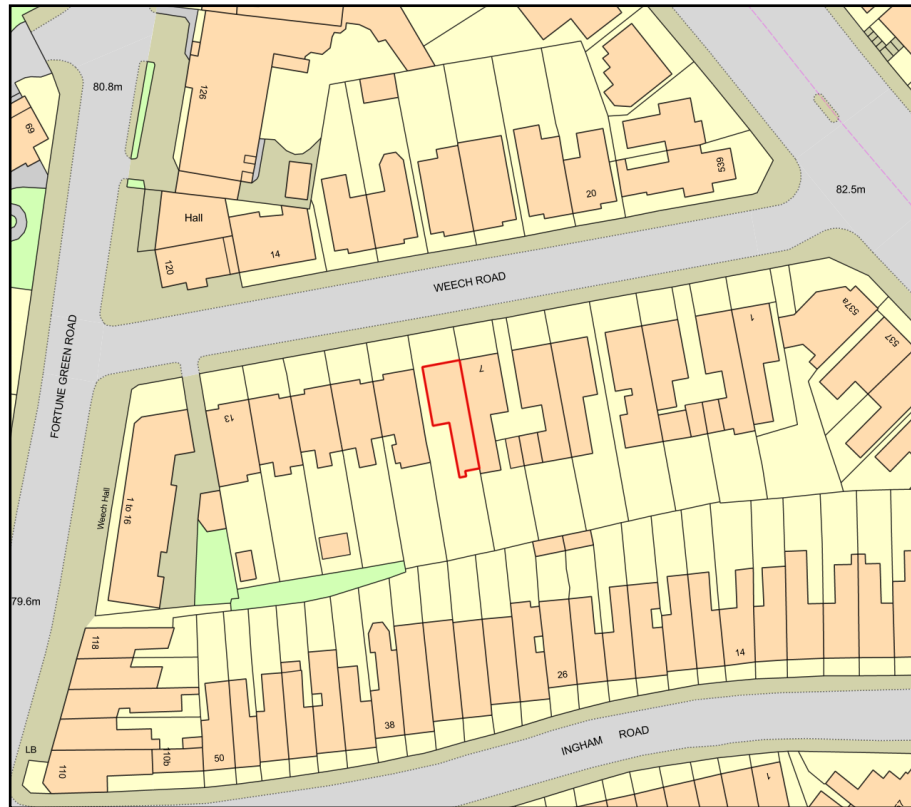

7-8 Weech Road

Plan Produced for: Ludovic Godefroy Highman

Date Produced: 19 Mar 2024

Plan Reference Number: TQRQM24079101531010

Scale: 1:1250 @ A4