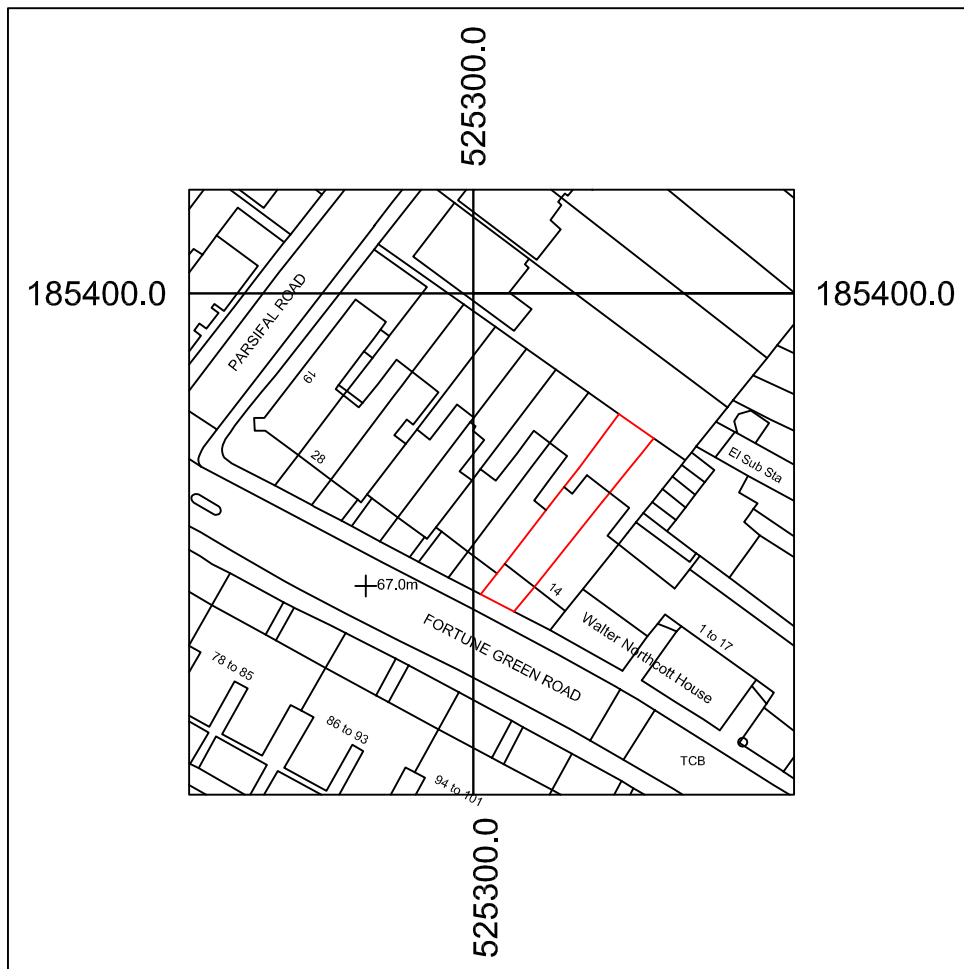

Stanfords Planning Map Data

1:1250

Metres

Production Date: 14 March 2024

Top Left: 525253.051 185417.133 Bottom Right: 525353.051 1853

© Crown copyright and database rights 2024 Ordnance Survey OS

Reproduction in whole or in part is prohibited without the permission