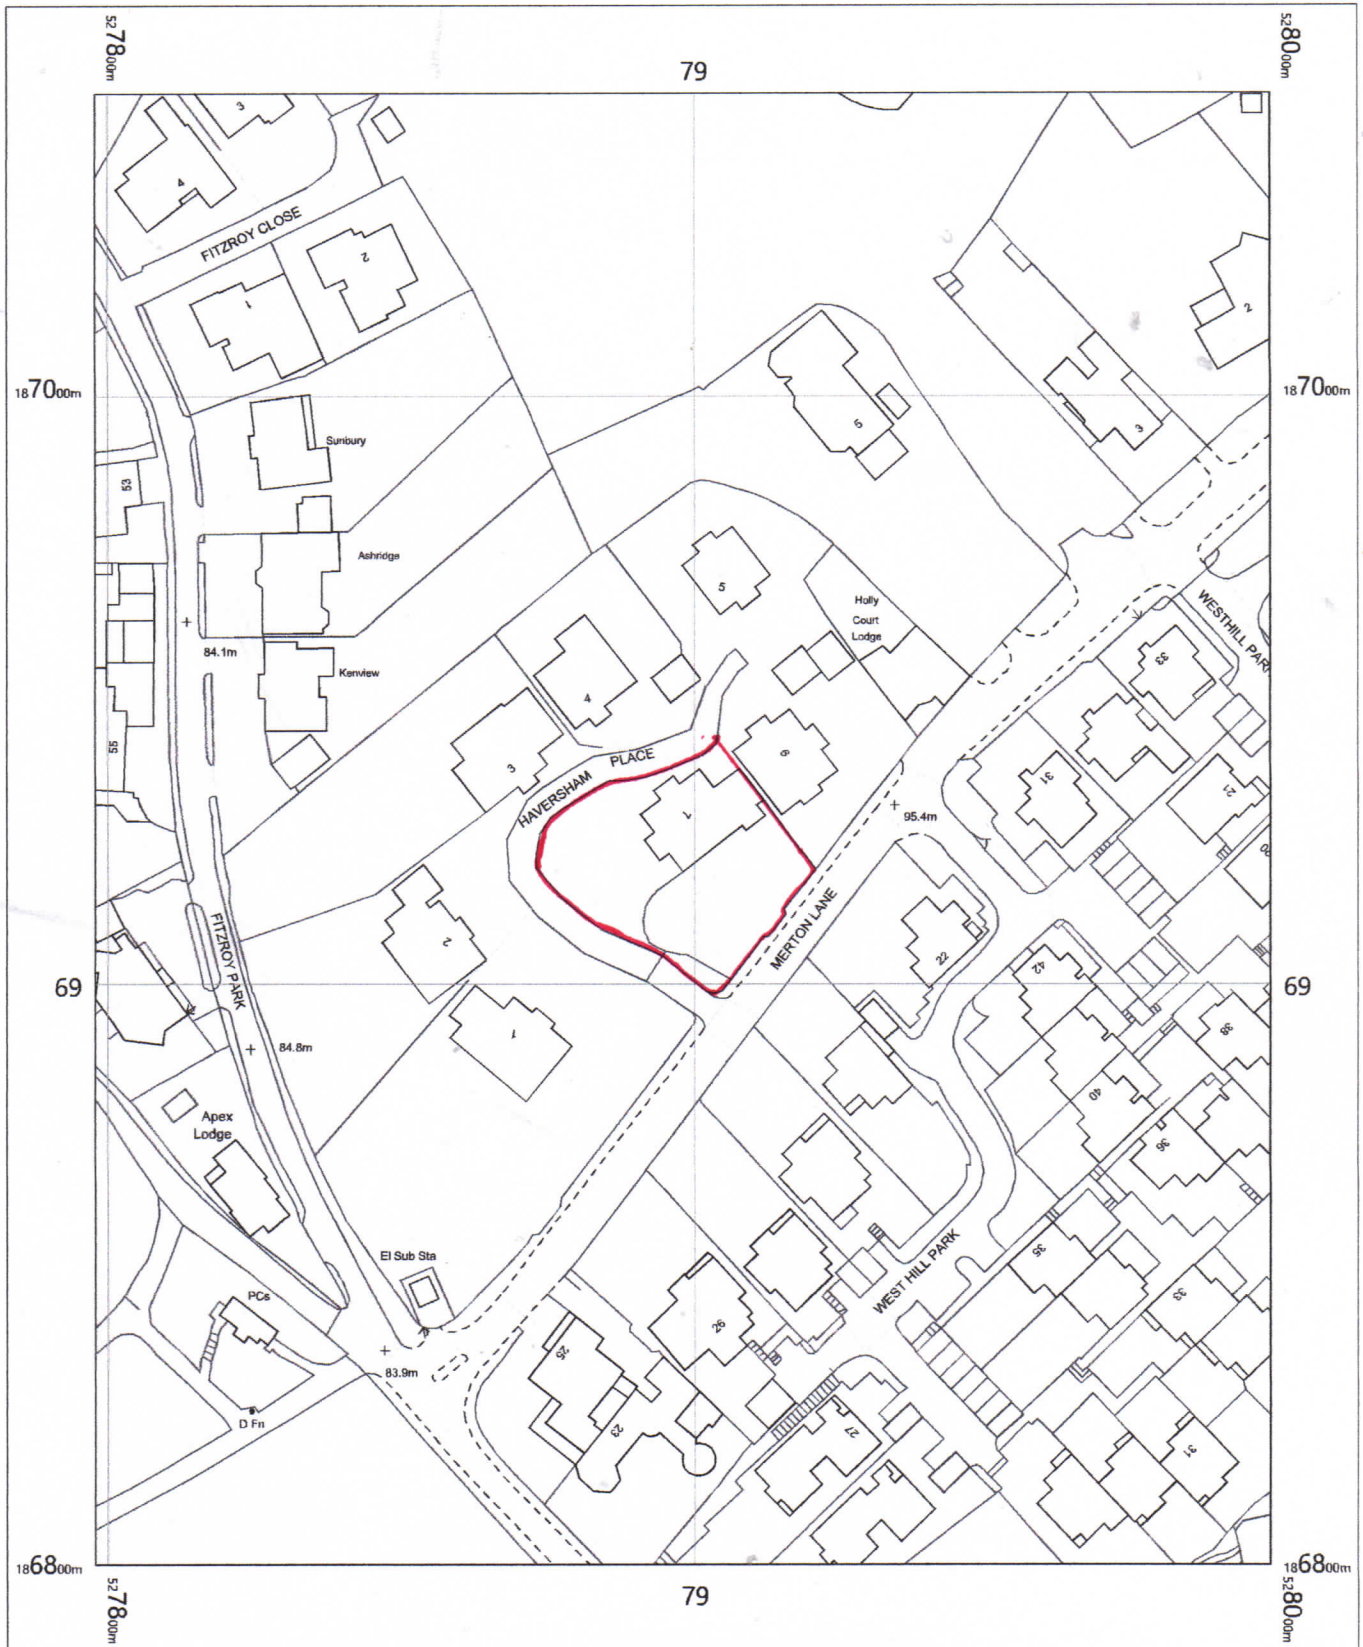

# 7, Haversham Place

7, Haversham Place  
Merton Lane  
London  
N6 6NG

OS MasterMap 1250/2500/10000 scale  
Monday, June 24, 2019, ID: MDP-00809090  
[www.mapdataportal.co.uk](http://www.mapdataportal.co.uk)

1:1250 scale print at A4, Centre: 527898 E, 186927 N

©Crown Copyright Ordnance Survey. Licence no. 100019980

**MAPS@**  
**Aworth**  
SURVEY CONSULTANTS