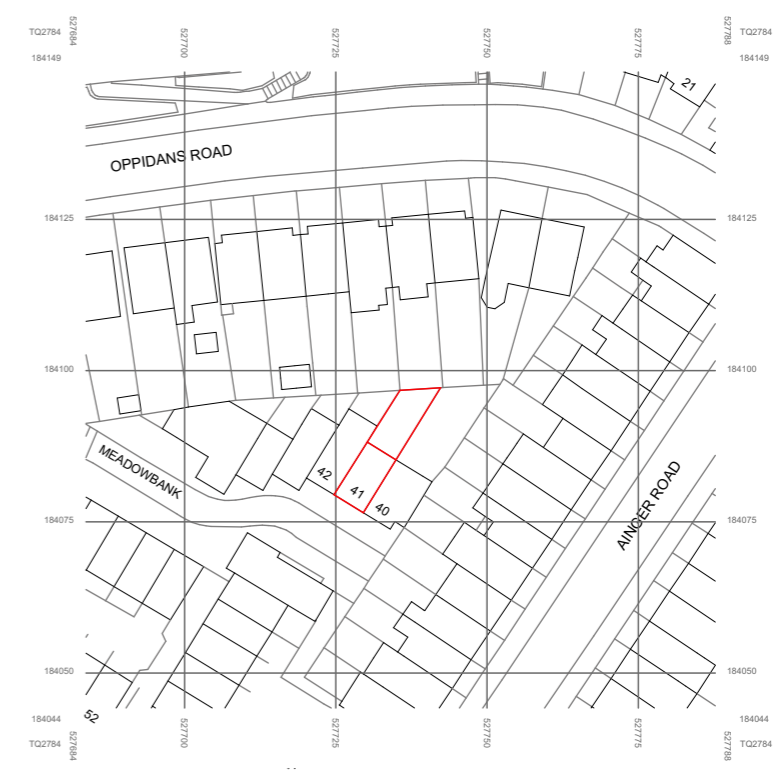

**Alexander
Martin
Architects**

Unit 20, 43 Carol St
London NW1 0HT
T. +44.0.20.3290.3540
E. info@amarchitects.co.uk
W. www.amarchitects.co.uk

Revisions

Project	41 Meadowbank, NW3 3AY	
Project No	227	Scale 1:500 @ A3
Client	Swanson / Abbey	

Drawing title		
SITE LOCATION PLAN / BLOCK PLAN		
Status		
INFORMATION		
Date	Drawn	Checked
06/03/2024	AA	AM
Drawing No	Rev	
00 000