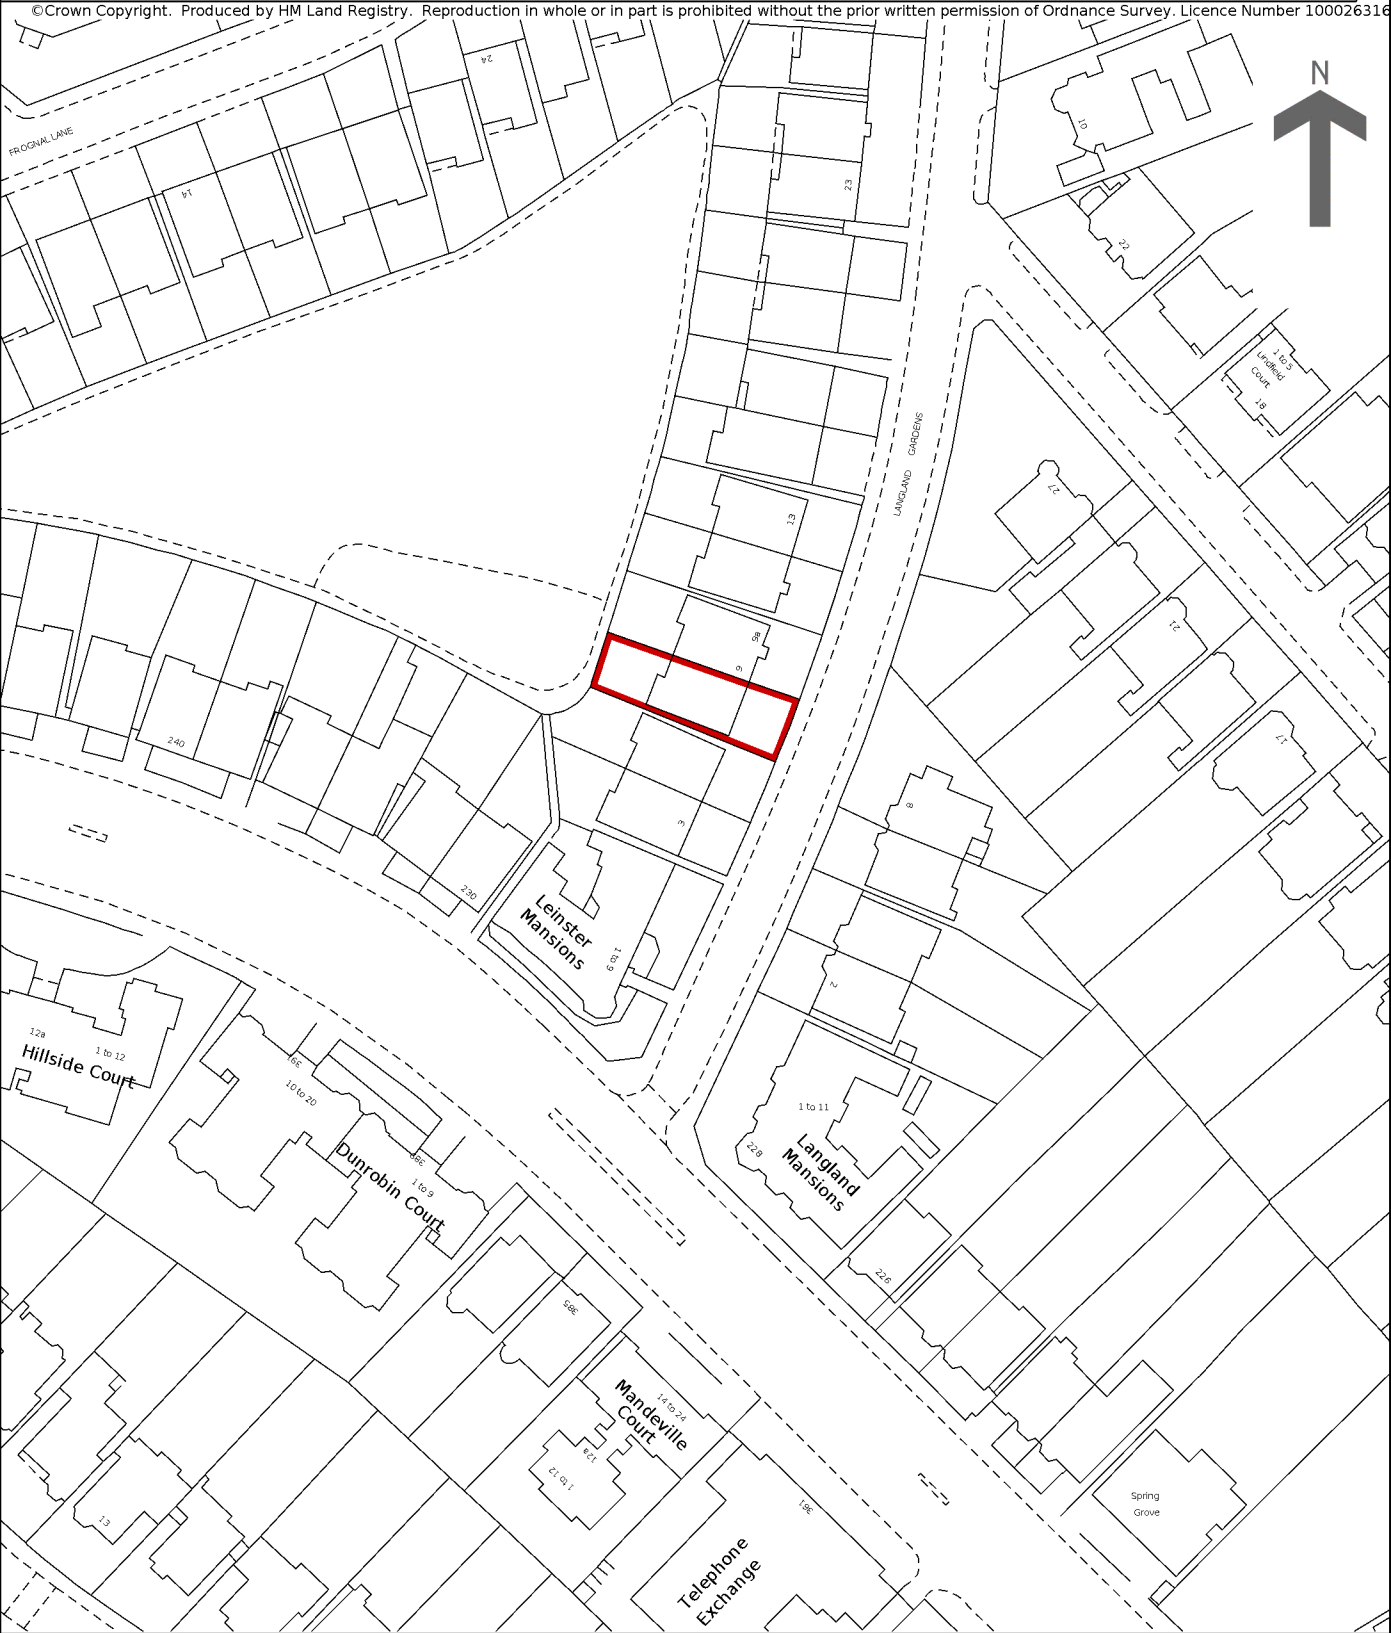

HM Land Registry Current title plan

Title number **LN153021**
Ordnance Survey map reference **TQ2585SE**
Scale **1:1250**
Administrative area **Camden**

© Crown Copyright. Produced by HM Land Registry. Reproduction in whole or in part is prohibited without the prior written permission of Ordnance Survey. Licence Number 100026316

This is a copy of the title plan on 3 NOV 2023 at 15:31:56. This copy does not take account of any application made after that time even if still pending in HM Land Registry when this copy was issued.

This copy is not an 'Official Copy' of the title plan. An official copy of the title plan is admissible in evidence in a court to the same extent as the original. A person is entitled to be indemnified by the registrar if he or she suffers loss by reason of a mistake in an official copy. If you want to obtain an official copy, the HM Land Registry web site explains how to do this.

HM Land Registry endeavours to maintain high quality and scale accuracy of title plan images. The quality and accuracy of any print will depend on your printer, your computer and its print settings. This title plan shows the general position, not the exact line, of the boundaries. It may be subject to distortions in scale. Measurements scaled from this plan may not match measurements between the same points on the ground.