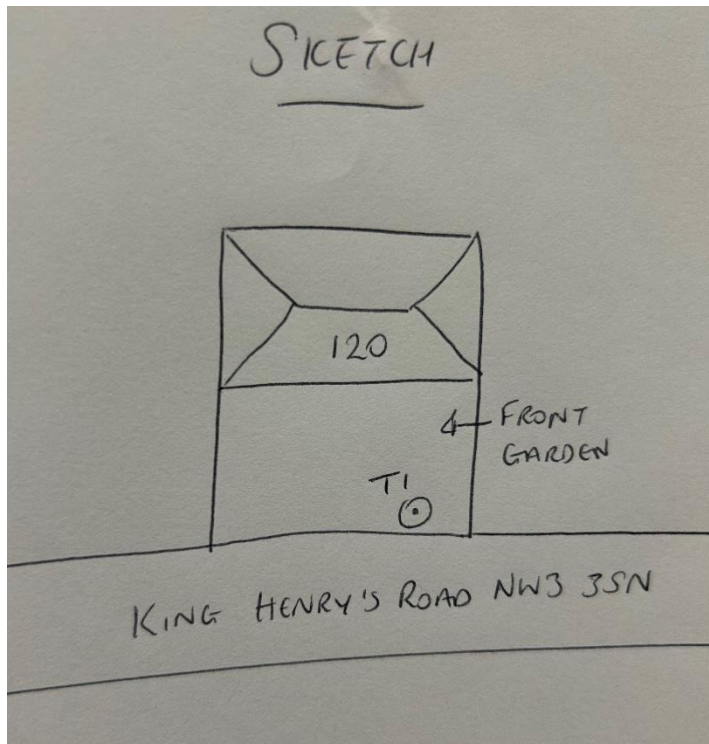

120 King Henry's Road NW3 3SN

T1: Lime (5m): Re-pollard to previous points removing 2m of growth to keep tree at a size suitable for its location and as part of regular maintenance