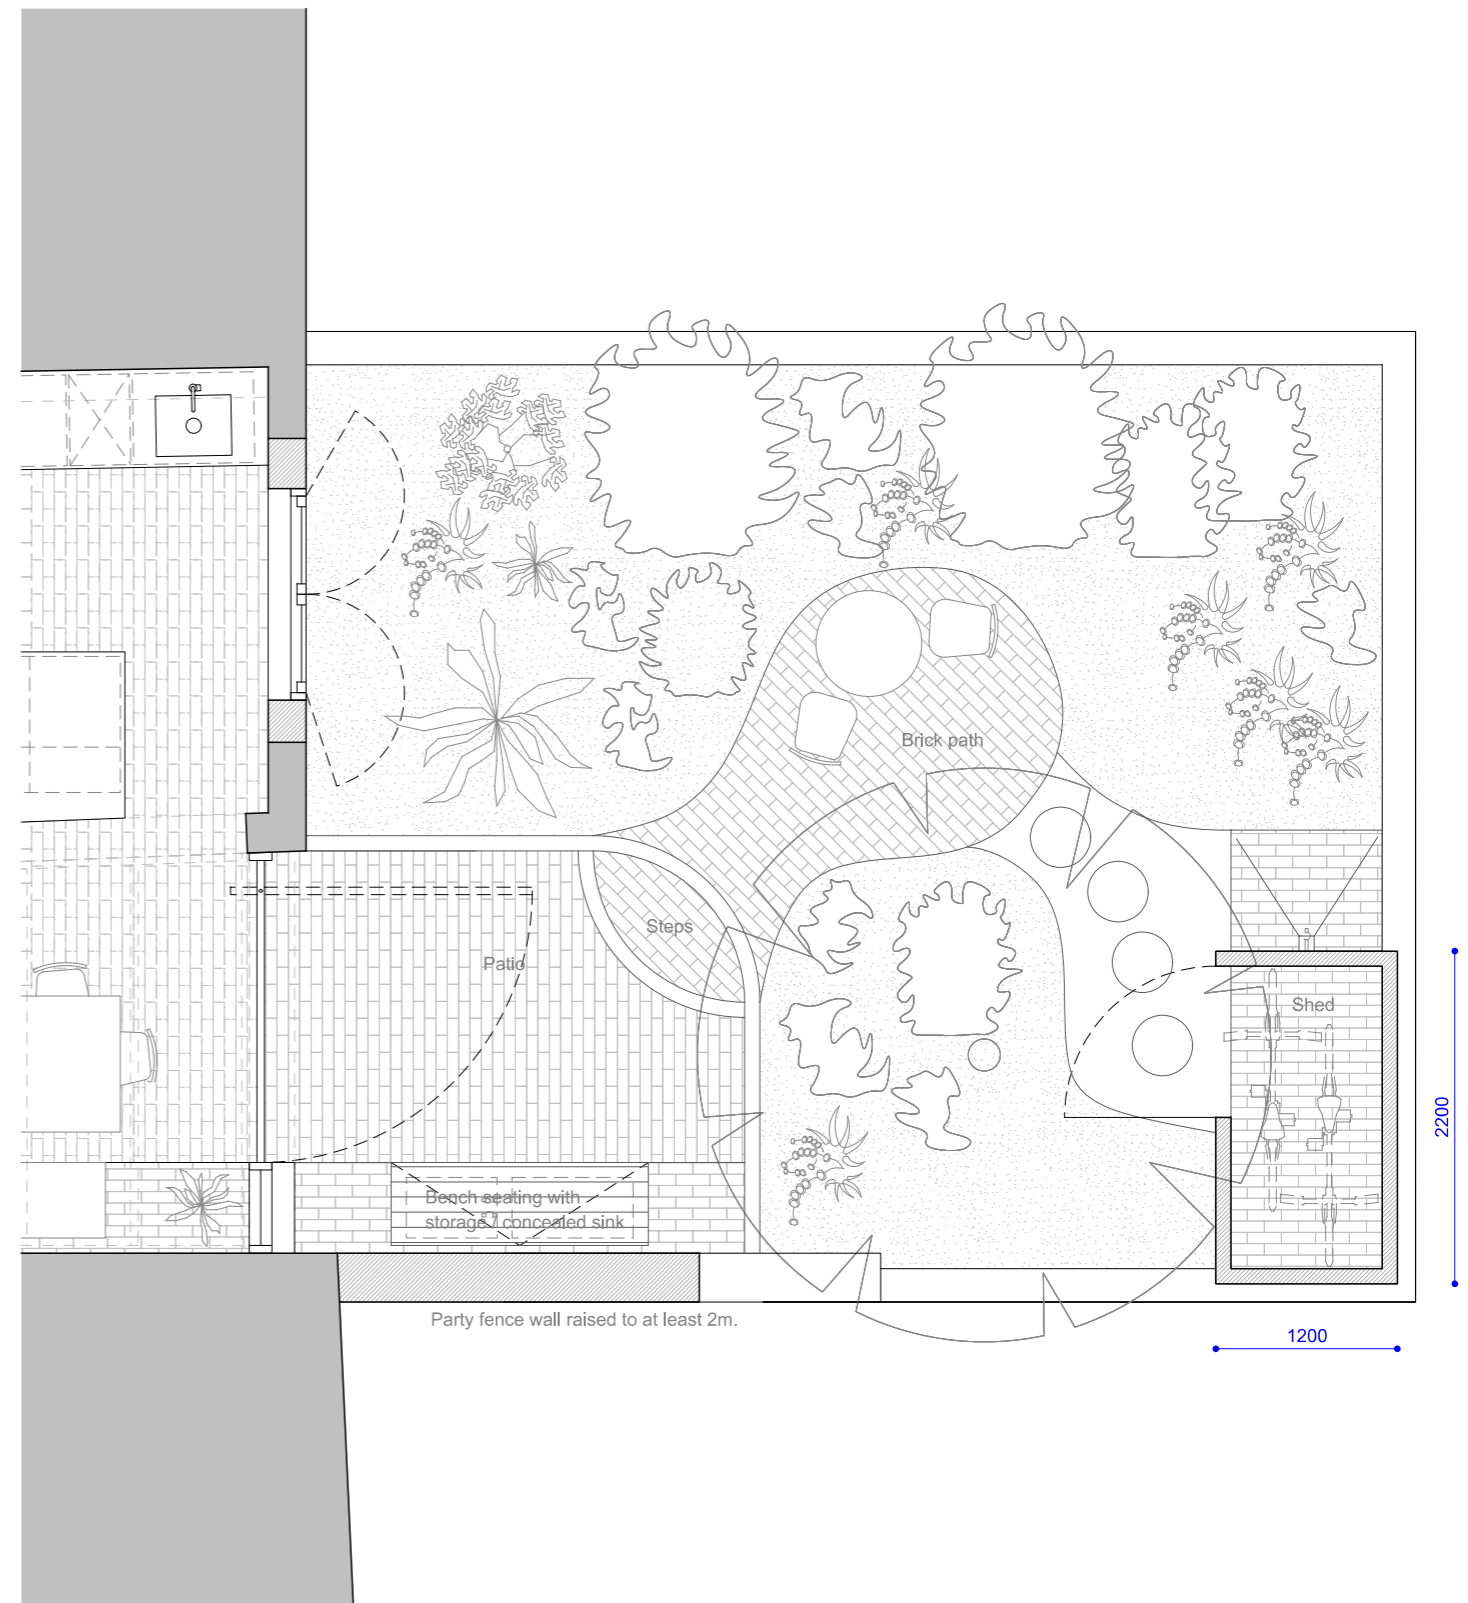

01. Front Garden Plan

02. Rear Garden Plan

Emil Eve Architects

51 Regents Studios  
 London, E8 4QN  
 T 07805662839 E info@emileve.co.uk  
 www.emileve.co.uk

**GENERAL NOTES:**  
 Do not scale from drawings.  
 Errors to be reported immediately to the Architect.  
 To be read in conjunction with all relevant Architects', Services and Structural Engineers' drawings.  
 All existing site, tree and building information has been compiled from different sources. All dimensions to be checked on site.

Rev.	Date	Description
P3	13/03/24	Bin store omitted
P2	22/01/24	Planning
P1	13/10/23	Planning

Project  
**43 Oak Village**  
**London**  
**NW5 4QL**

Project number  
**110**

Client  
**Katie Lennard**

Drawing name  
**Proposed Garden Plan**

Drawing number  
**110\_PR\_110**

Date  
 Mar 2024

Scale / Format  
 1:50 @ A3

Project Status  
 Planning

Issue  
**P3**