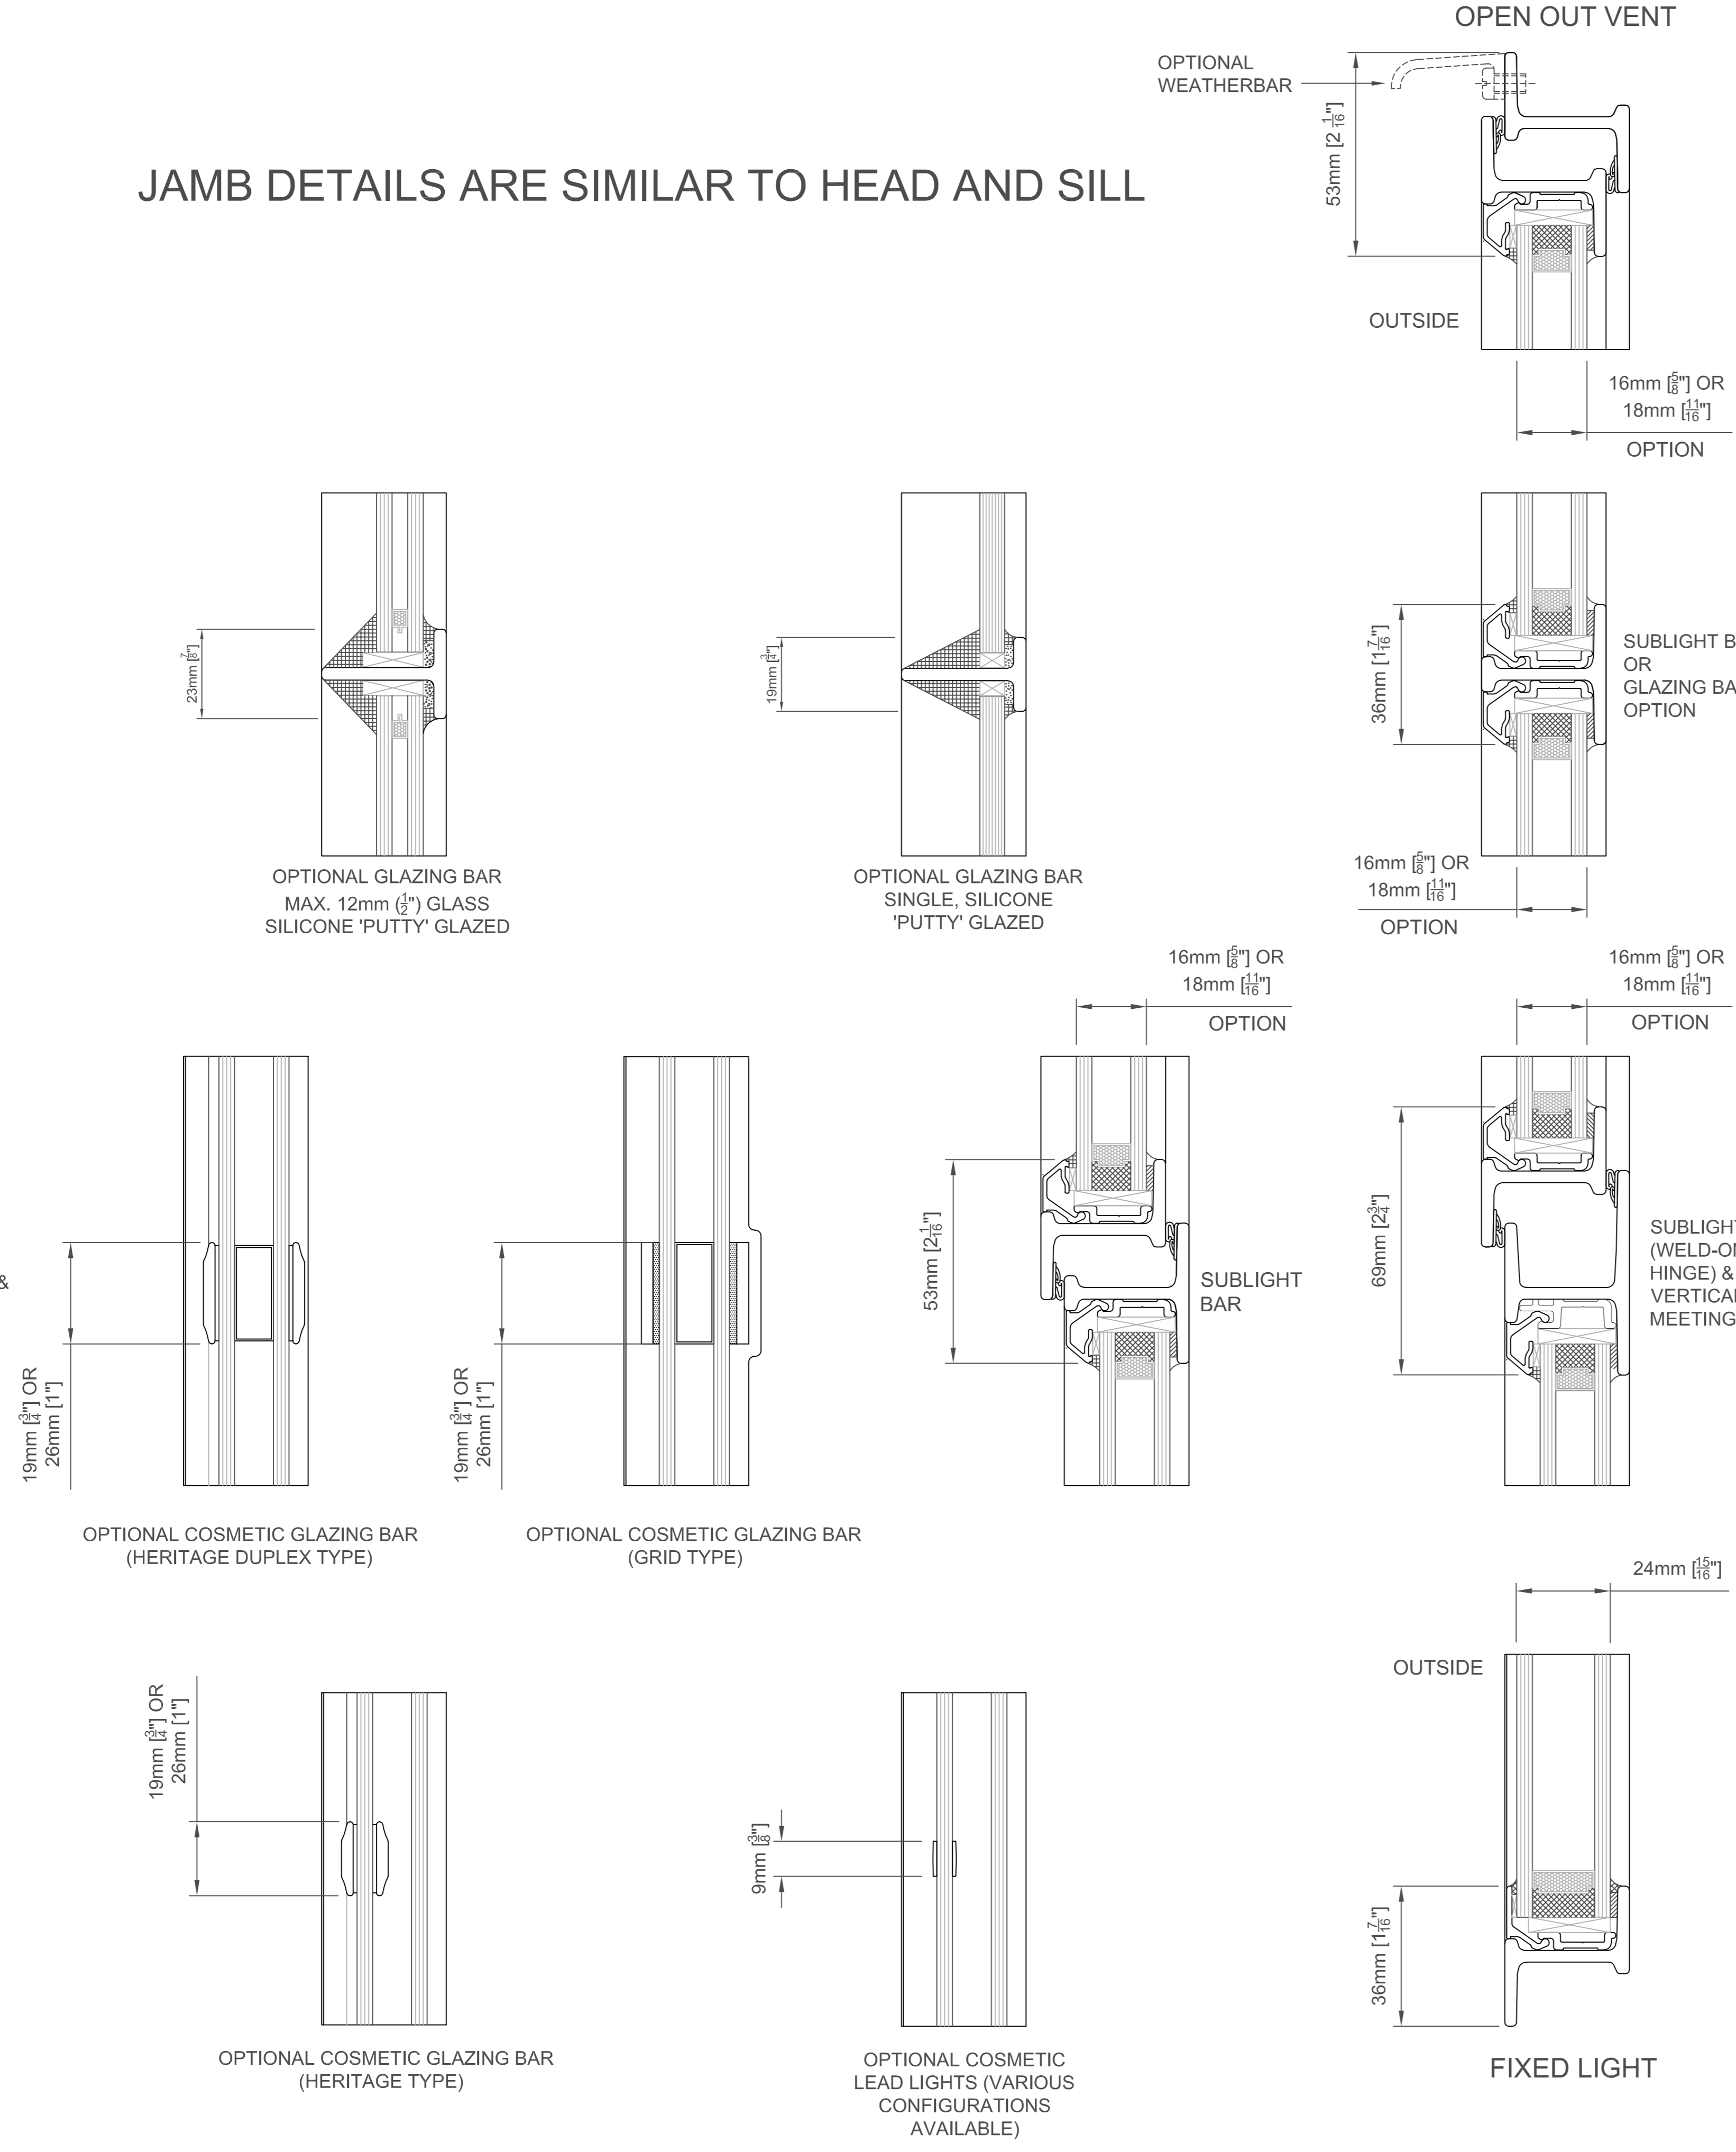

PRODUCT RANGE (VARIATIONS ARE POSSIBLE - CONSULT CRITTALL)

TYPICAL GLAZING DETAILS

TYPICAL COUPLING DETAILS

JAMB DETAILS ARE SIMILAR TO HEAD AND SILL

GENERIC SURROUND DETAILS