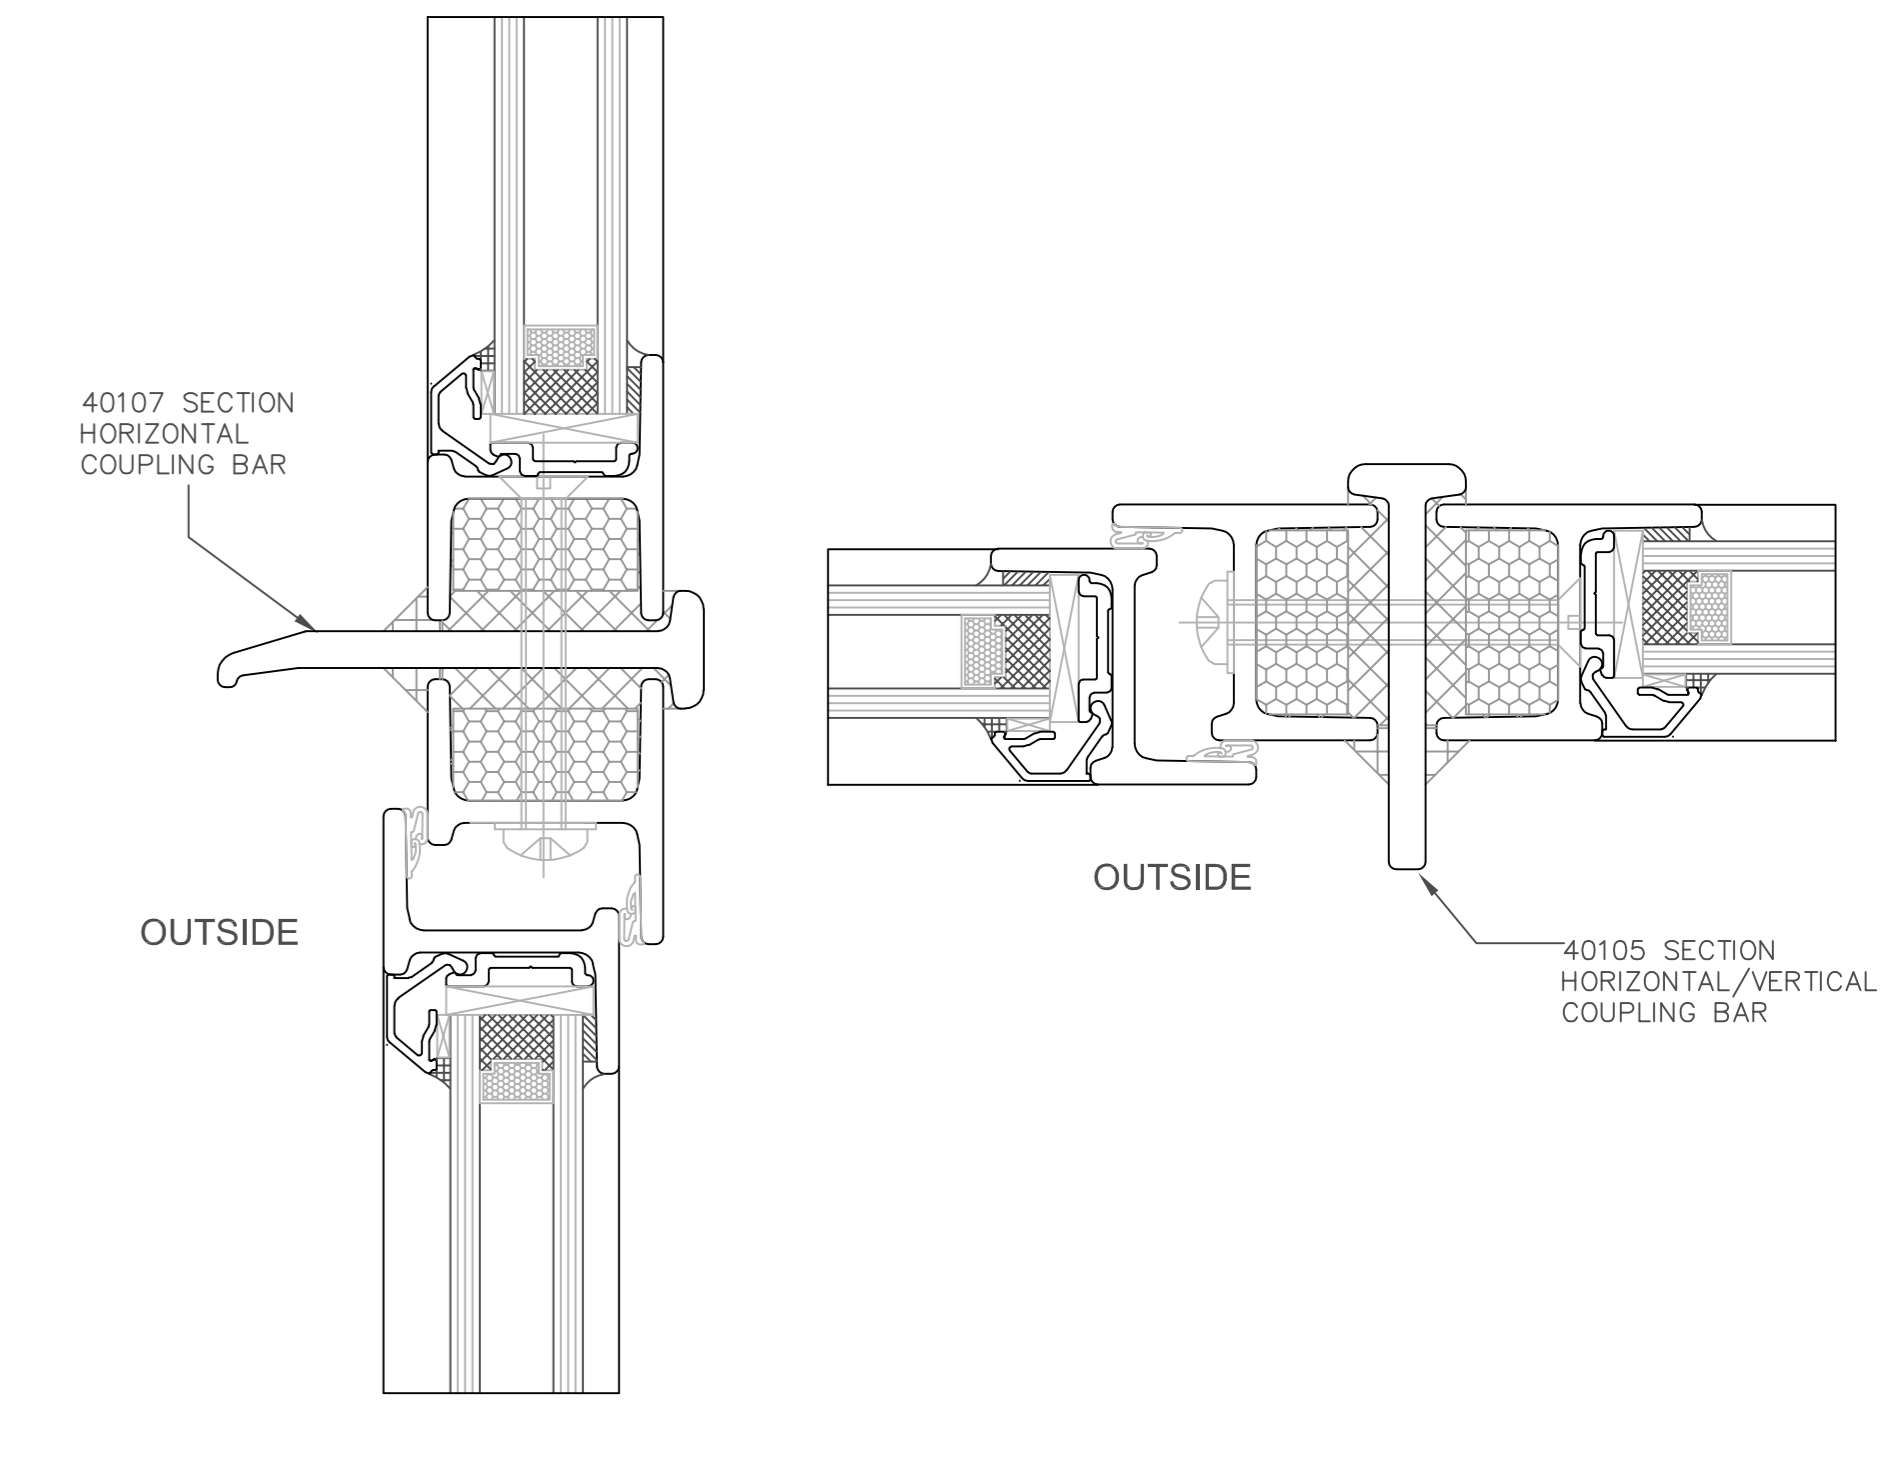

PRODUCT RANGE (VARIATIONS ARE POSSIBLE - CONSULT CRITTALL)

TYPICAL GLAZING DETAILS

TYPICAL COUPLING DETAILS

JAMB DETAILS ARE SIMILAR TO HEAD AND SILL

GENERIC SURROUND DETAILS