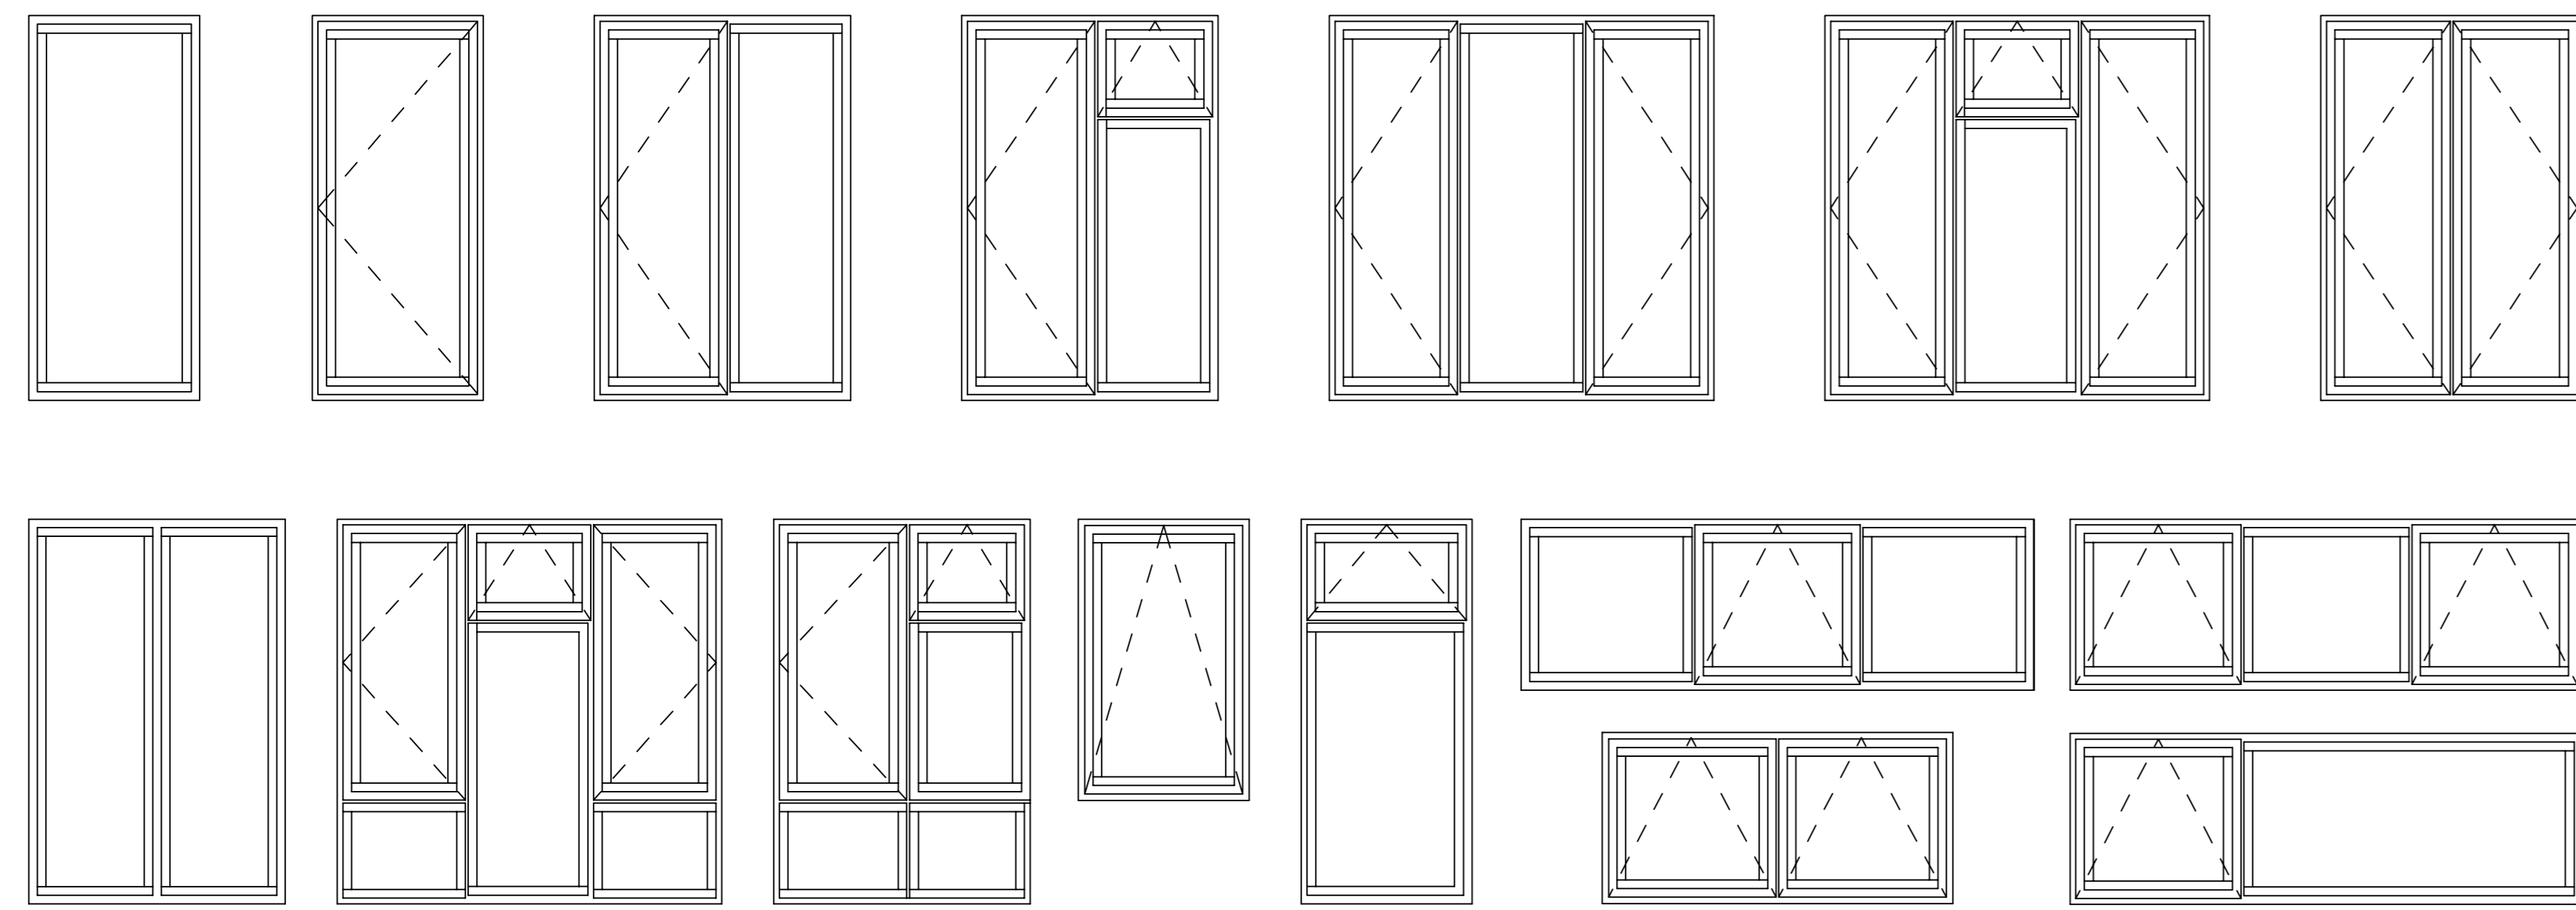

PRODUCT RANGE (VARIATIONS ARE POSSIBLE - CONSULT CRITTALL)

TYPICAL GLAZING DETAILS

TYPICAL COUPLING DETAILS

JAMB DETAILS ARE SIMILAR TO HEAD AND SILL

GENERIC SURROUND DETAILS