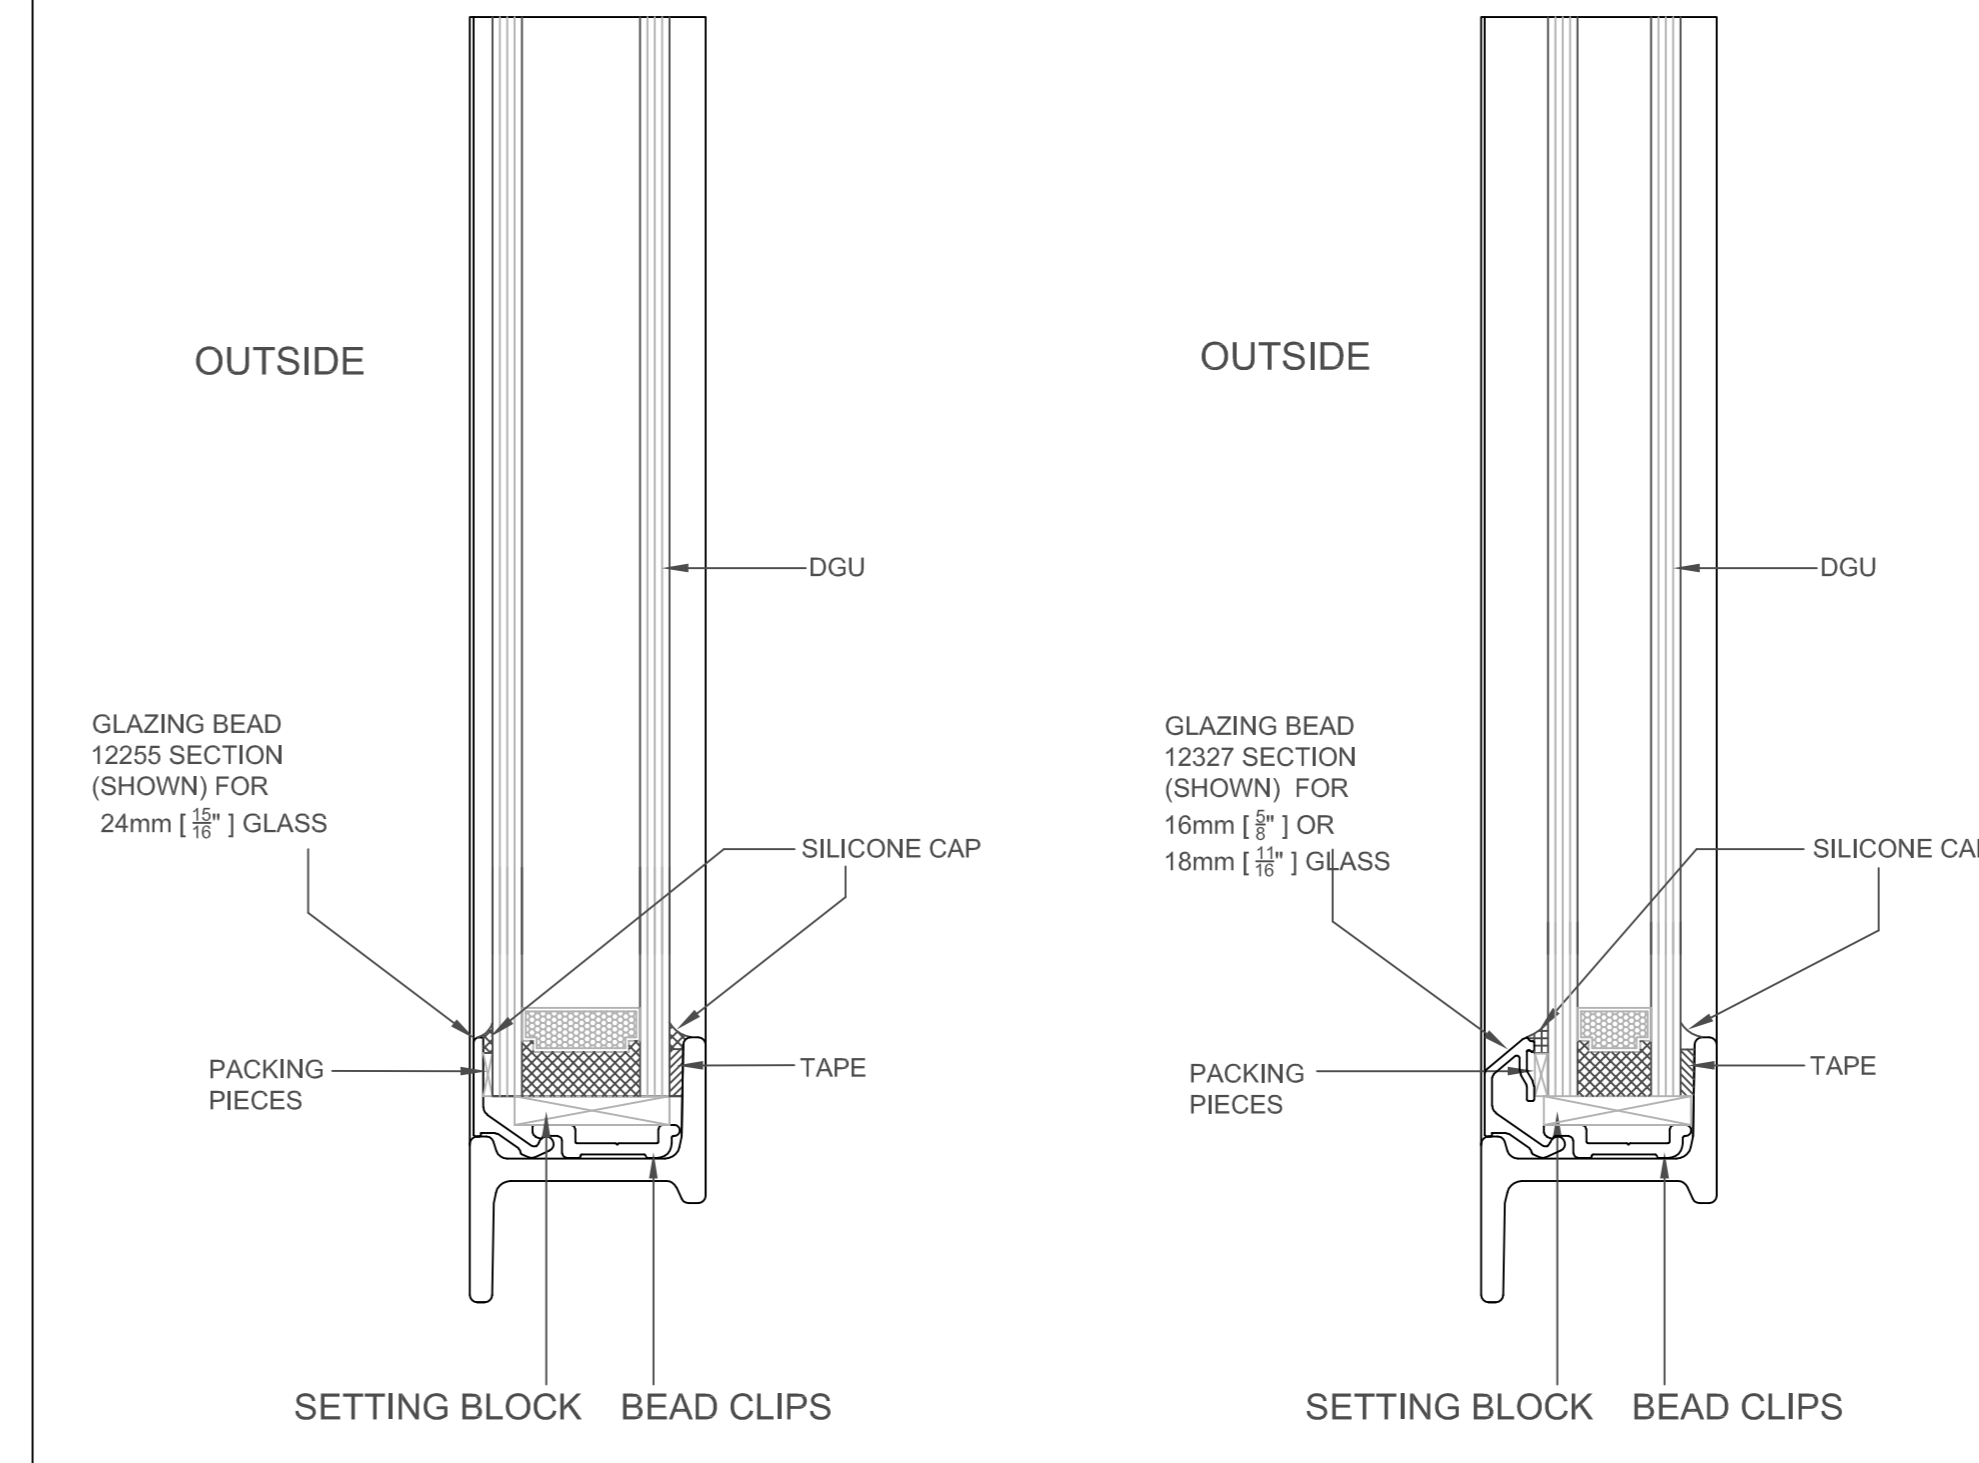

PRODUCT RANGE (VARIATIONS ARE POSSIBLE - CONSULT CRITTALL)

TYPICAL GLAZING DETAILS

TYPICAL COUPLING DETAILS

JAMB DETAILS ARE SIMILAR TO HEAD AND SILL

GENERIC SURROUND DETAILS