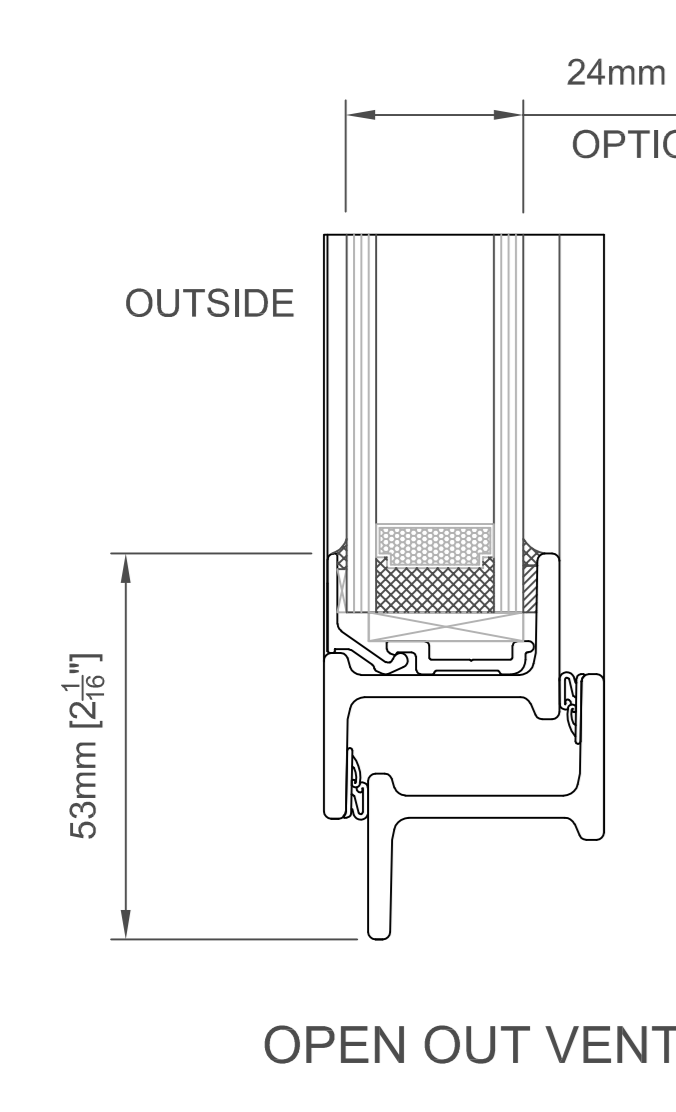

PRODUCT RANGE (VARIATIONS ARE POSSIBLE - CONSULT CRITTALL)

TYPICAL GLAZING DETAILS

TYPICAL COUPLING DETAILS

JAMB DETAILS ARE SIMILAR TO HEAD AND SILL

GENERIC SURROUND DETAILS