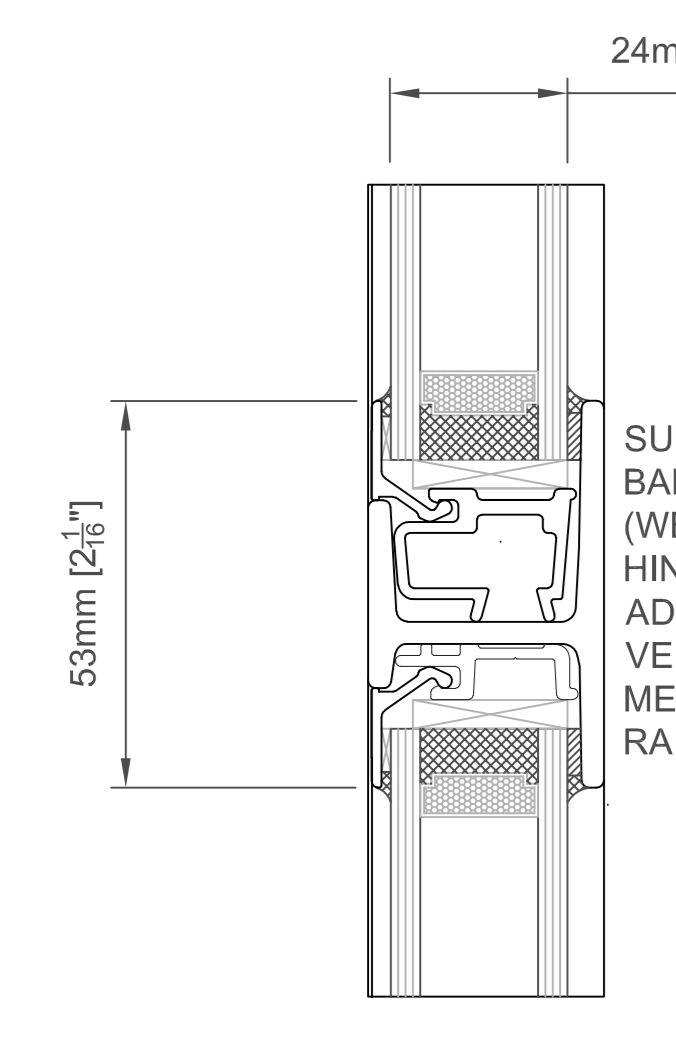

PRODUCT RANGE (VARIATIONS ARE POSSIBLE - CONSULT CRITTALL)

TYPICAL GLAZING DETAILS

TYPICAL COUPLING DETAILS

JAMB DETAILS ARE SIMILAR TO HEAD AND SILL

GENERIC SURROUND DETAILS