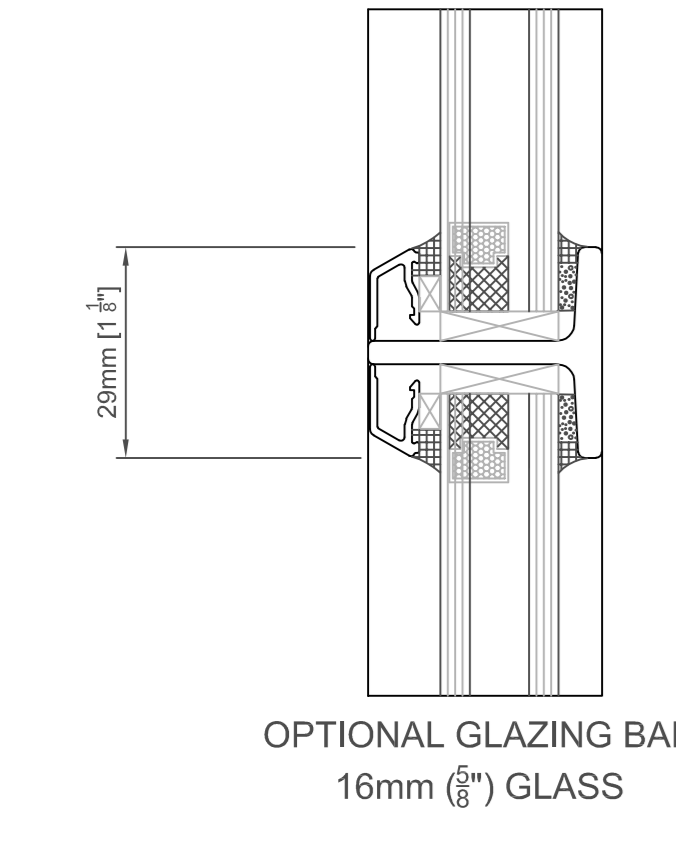

PRODUCT RANGE (VARIATIONS ARE POSSIBLE - CONSULT CRITTALL)

TYPICAL GLAZING DETAILS

TYPICAL COUPLING DETAILS

JAMB DETAILS ARE SIMILAR TO HEAD AND SILL

GENERIC SURROUND DETAILS