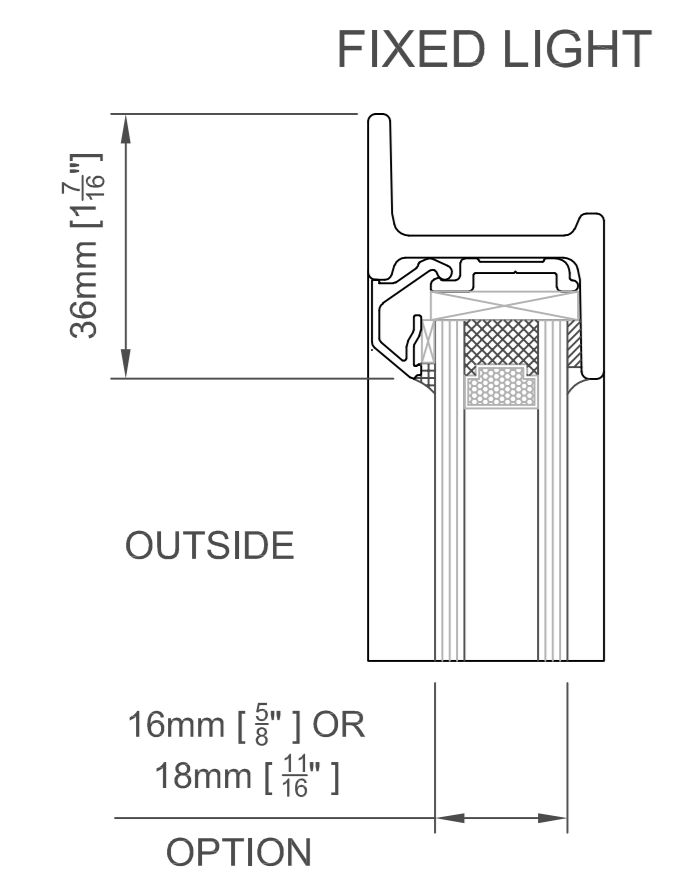

PRODUCT RANGE (VARIATIONS ARE POSSIBLE - CONSULT CRITTALL)

TYPICAL GLAZING DETAILS

TYPICAL COUPLING DETAILS

JAMB DETAILS ARE SIMILAR TO HEAD AND SILL

GENERIC SURROUND DETAILS