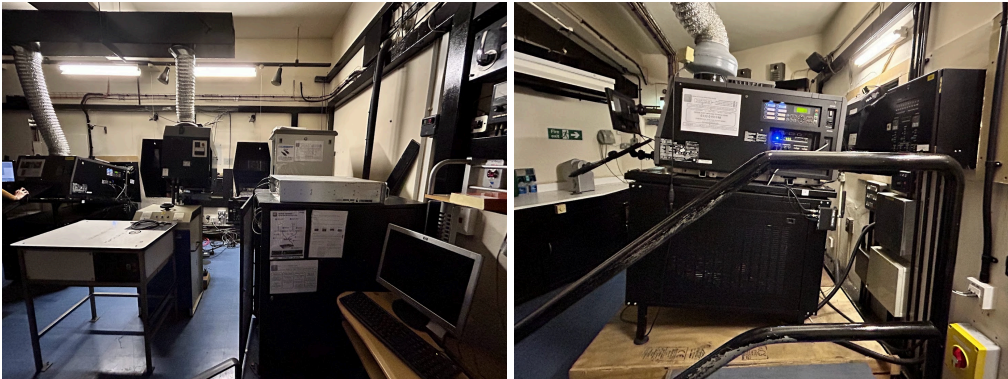

Specialty Audio/Visual Equipment - Off-site Reuse

As the building is currently operating as a cinema, there is a number of specific audio and visual equipment. This equipment could be of potential interest to Odeon for use elsewhere in their portfolio. Failing this, Material Index can offer a follow-on-service to redistribute these items, diverting them from the waste stream, typically via market resale or charitable organisations.

Interior_Credit Material Index

Cinema projection equipment.