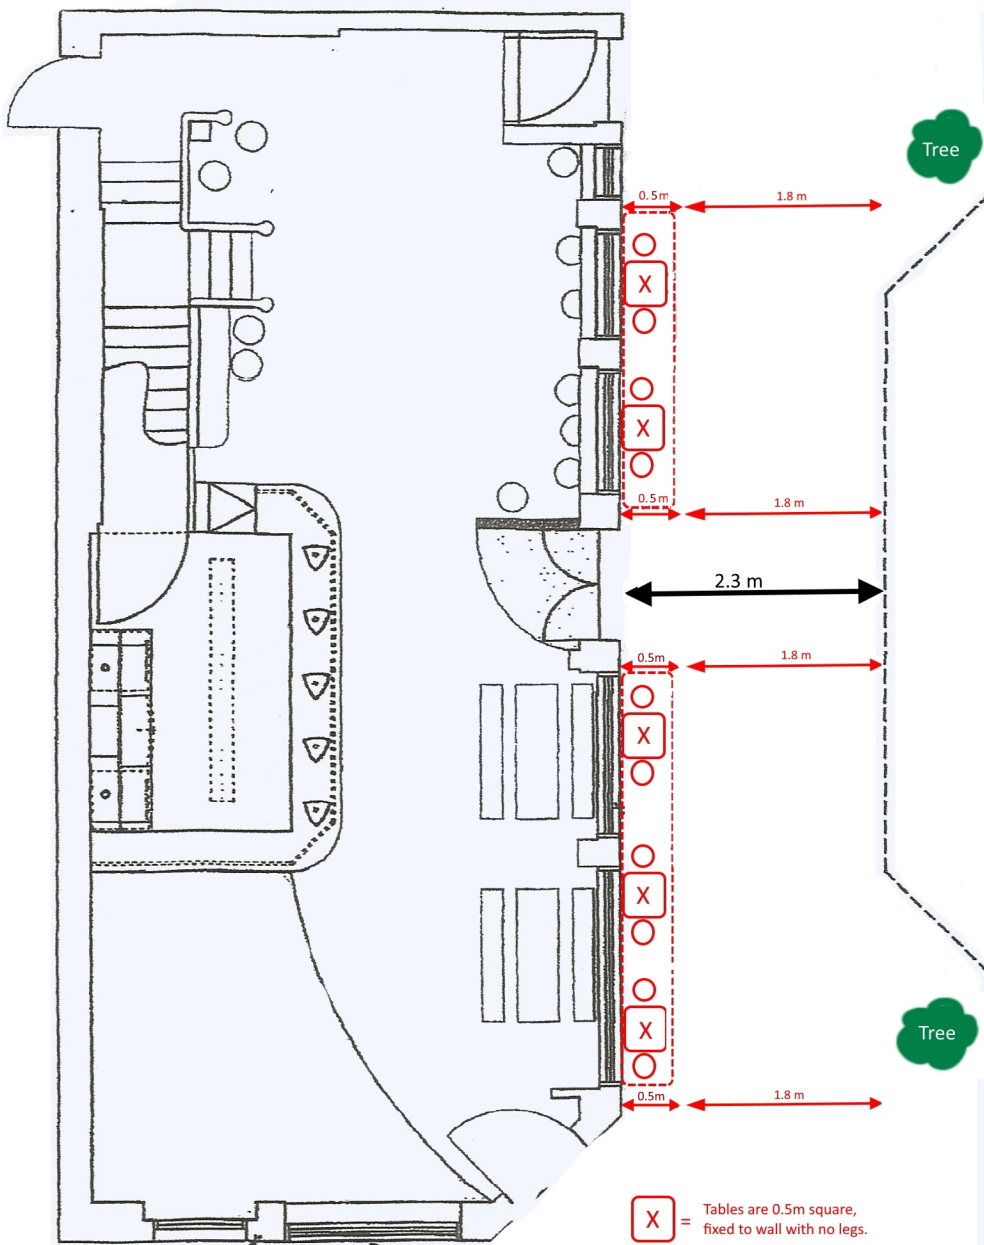

X = Tables are 0.5m square, fixed to wall with no legs.

Betterton Street

No Tables or Barriers Here

X = Tables are 0.5m square, fixed to wall with no legs.

- - - - - Marks area where tables and stools will be placed.

Drury Lane