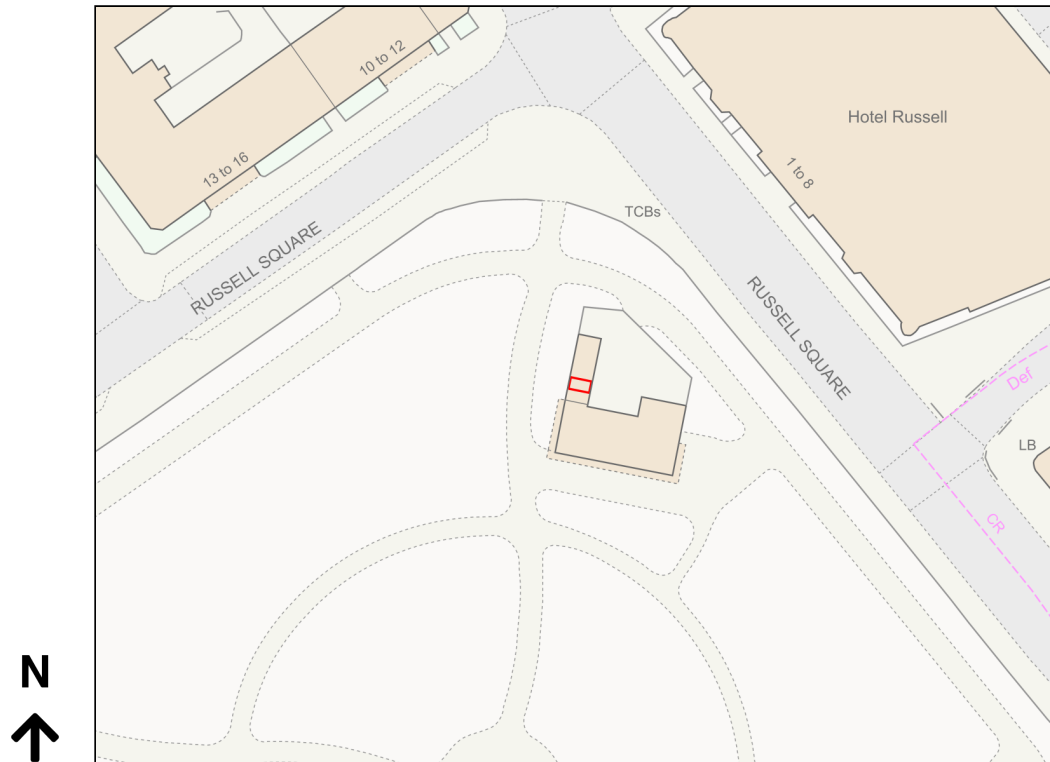

Location Plan

Site Address: Easting: 530119 Northing: 182039

Date Produced: 08-Mar-2024

Scale: 1:1250 @A4

Planning Portal Reference: PP-12867584v1