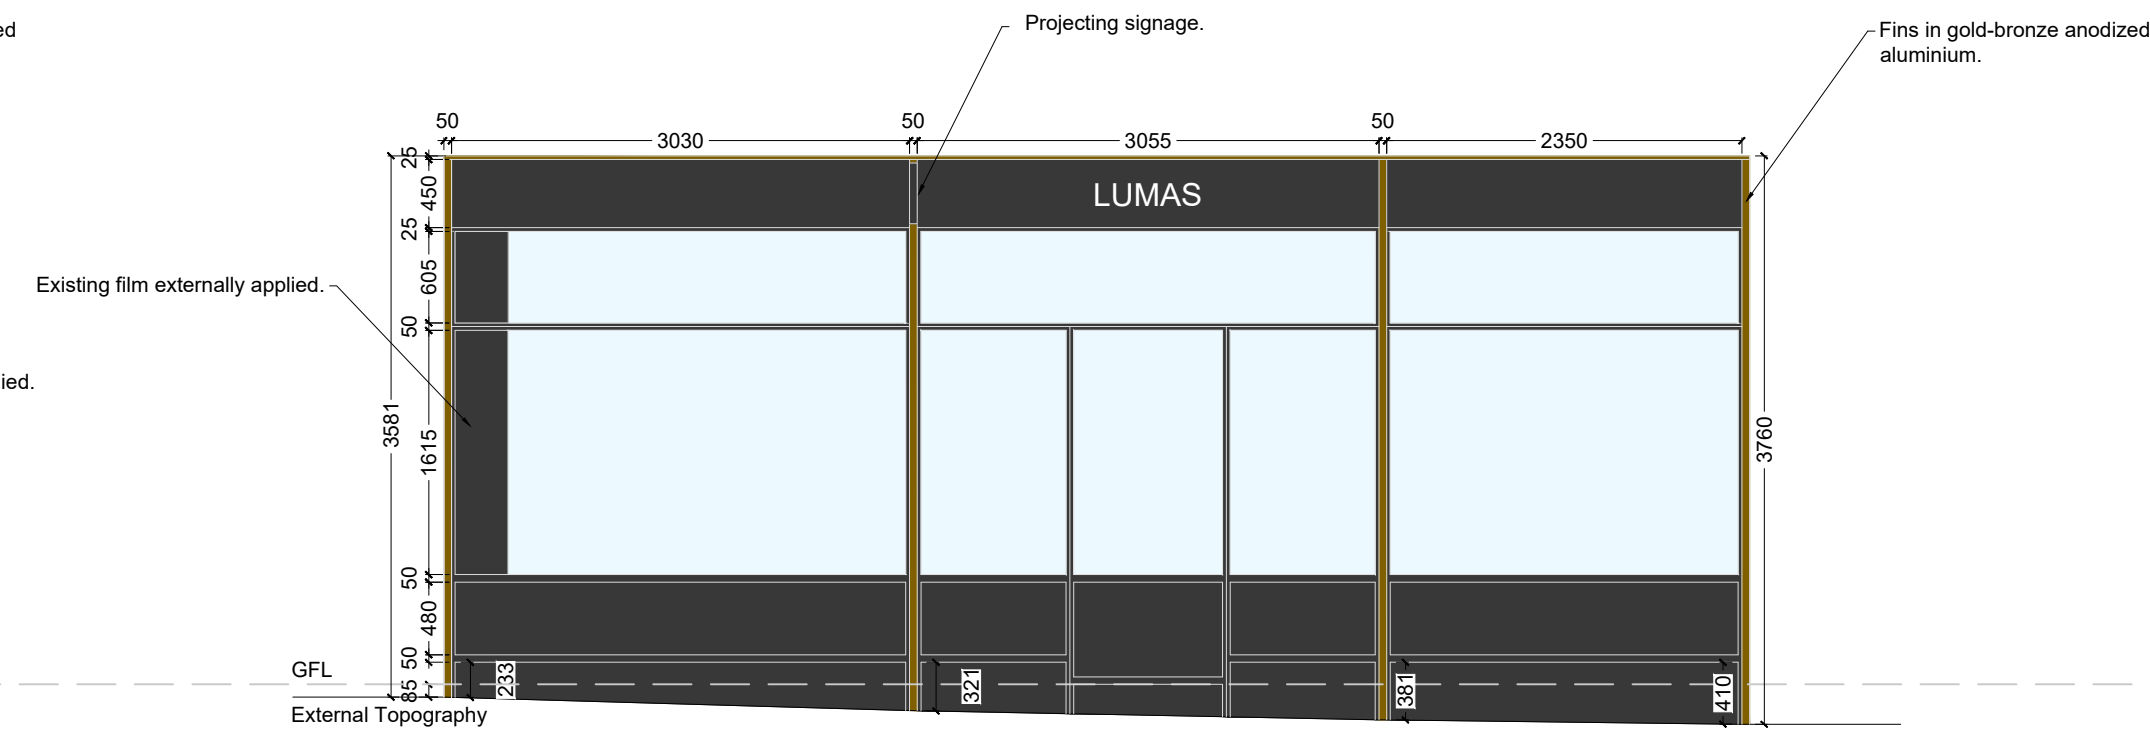

Mercer Street Elevation