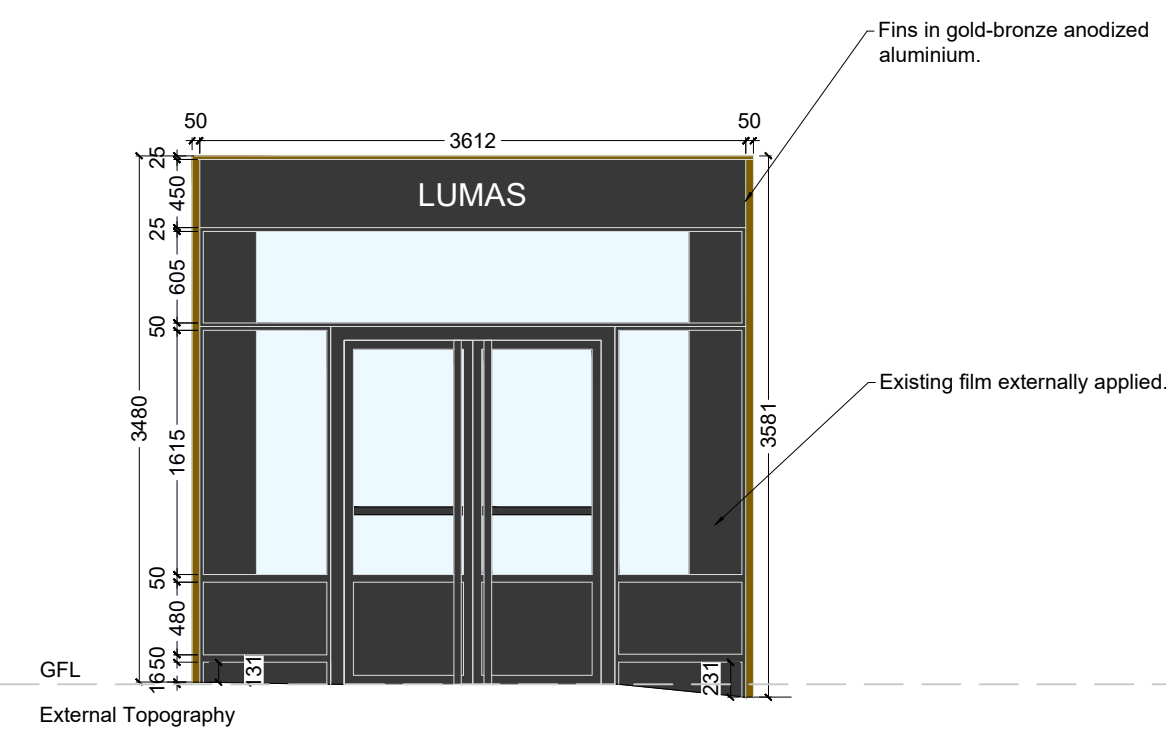

SCALE

Seven Dials Elevation