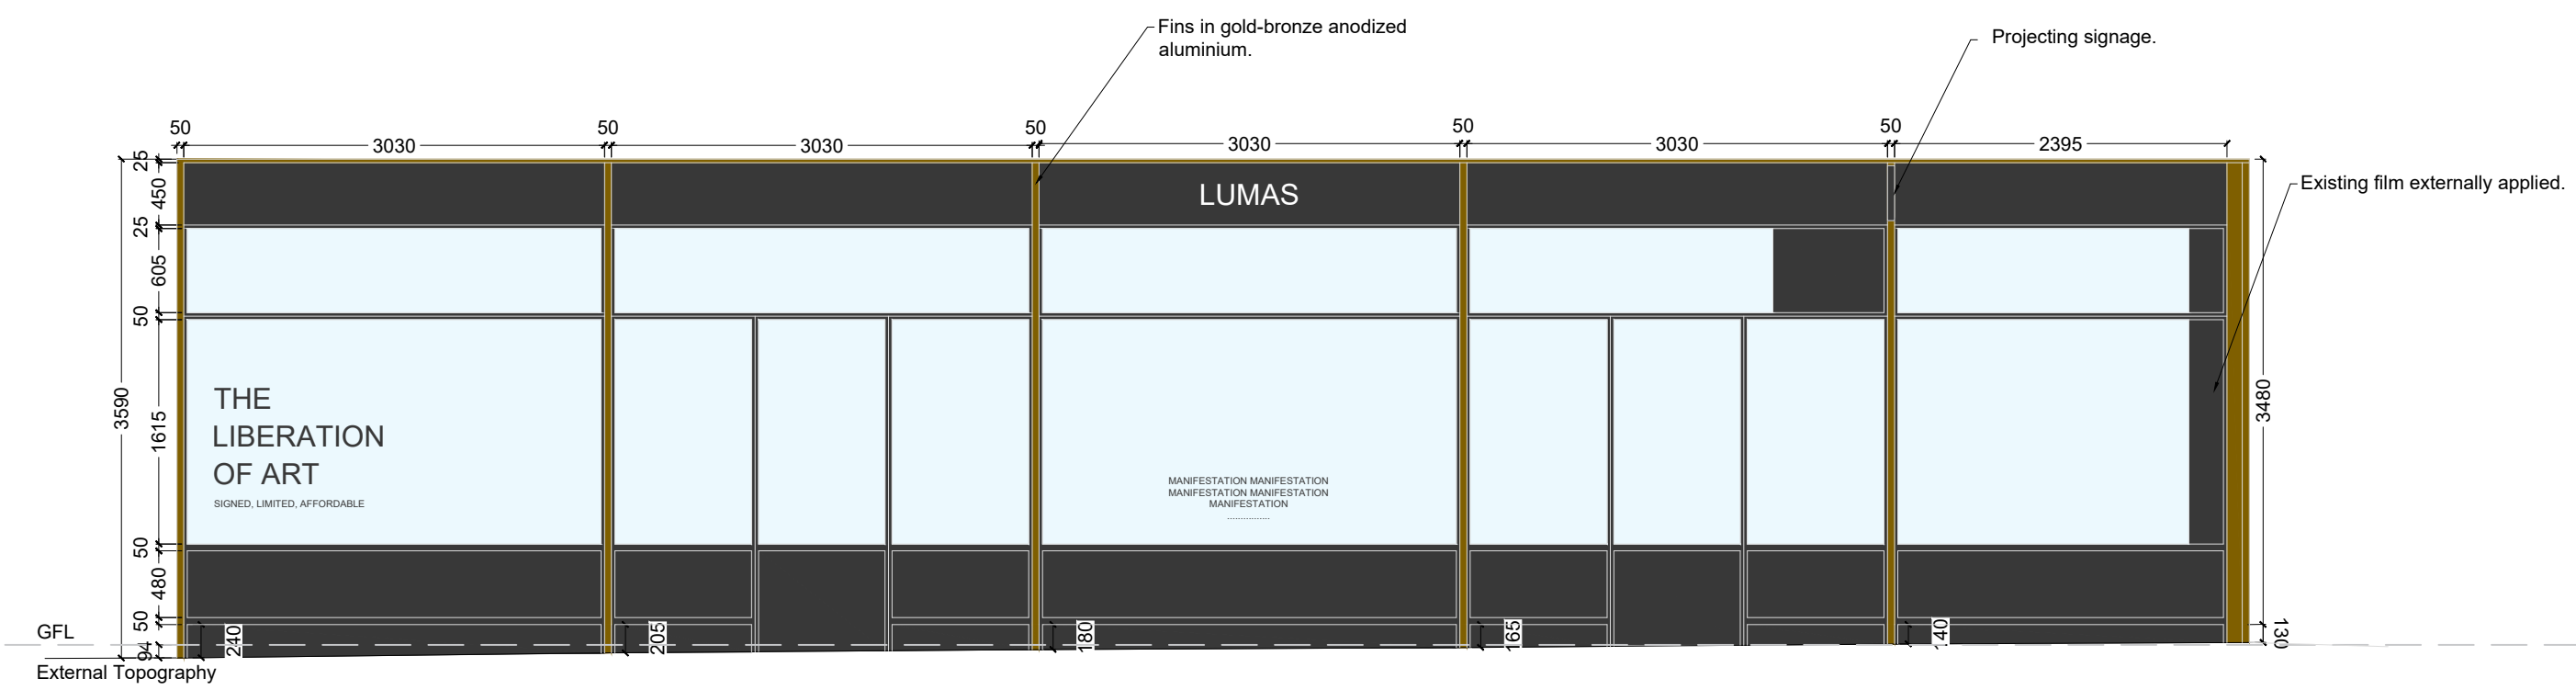

Earlham Street Elevation

REV	DATE	REVISION	INITIALS

AXEL ARIGATO

E-mail: email@isgplc.com

PROJECT ADDRESS Axel Arigato 21-23 Earham St Seven Dials - London WC2H 9LL	SCALE A1 - 1:50 A3 - 1:100
DRAWING DESCRIPTION Existing External Elevations	DATE 21.02.2024
DRAWING NUMBER ISG-AA-DRG-E1-0000	DRAWN BY EC
	REVISION -

EXISTING