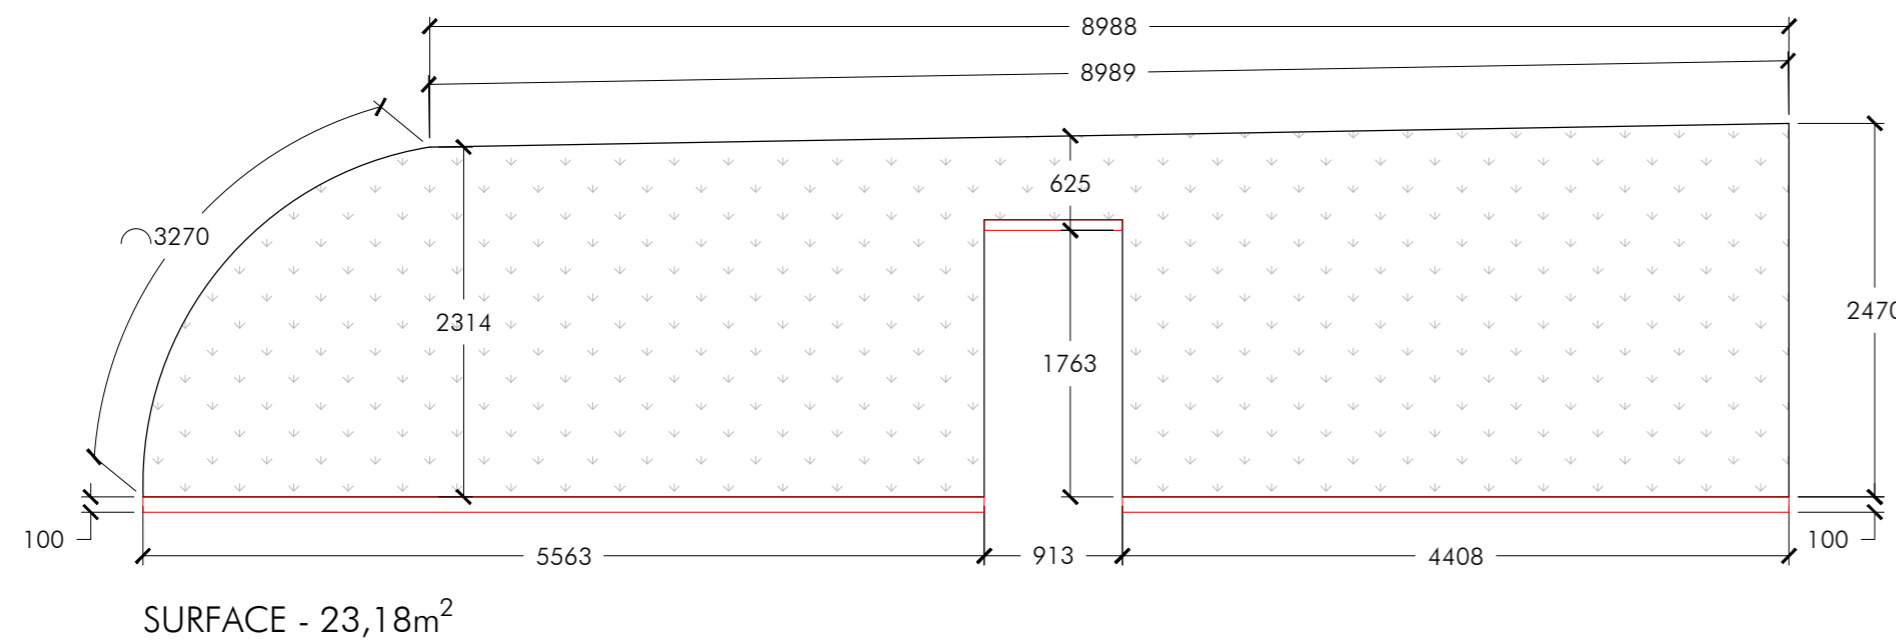

LIVING WALL 1 - SCALE 1:75

LIVING WALL 2 - SCALE 1:50

Fytotextile® Multilayer modules

It improves the health of the plant due to its high transpiration capacity in the buried layer and establishes an **optimal balance** between water, air and substrate in the buried part of the plant

Fytotextile® Multilayer System

Instalación en 4 pasos

COV. PISO:
- INTERIOR: 15,54 m²
- EXTERIOR: 20,40 m²
TOTAL: 35,94 m²

CONSULTOR Terapia Urbana INSTALLER Smartscape Urban Greening Solutions	PROJECT	
	HALL SCHOOL - SCOTSCAPE	
CODE	DRAWING NUMBER	
	INT 24007	00.01 V3
DATE		06-03-2024
SCALE		S-A3 1:75