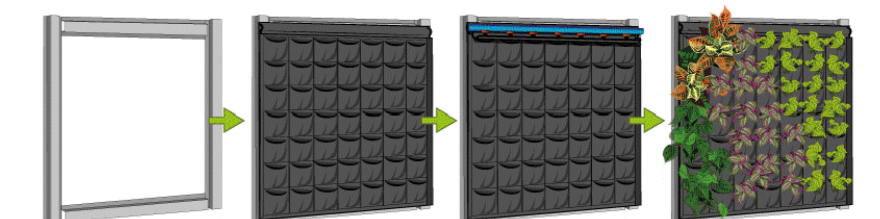

LIVING WALL 1 - SCALE 1:75

LIVING WALL 2 - SCALE 1:50

Fytotextile® Multilayer modules

It improves the health of the plant due to its high transpiration capacity in the buried layer and establishes an **optimal balance** between water, air and substrate in the buried part of the plant

Fytotextile® Multilayer System

Instalación en 4 pasos

COV. PISO:
- INTERIOR: 15,54 m²
- EXTERIOR: 20,40 m²
TOTAL: 35,94 m²

CONSULTOR Terapia Urbana INSTALLER Smartscape Urban Greening Solutions	PROJECT	
	HALL SCHOOL - SCOTSCAPE	
CODE	DRAWING NUMBER	
	INT 24007	00.01 V3
DATE		06-03-2024
SCALE		S-A3 1:75