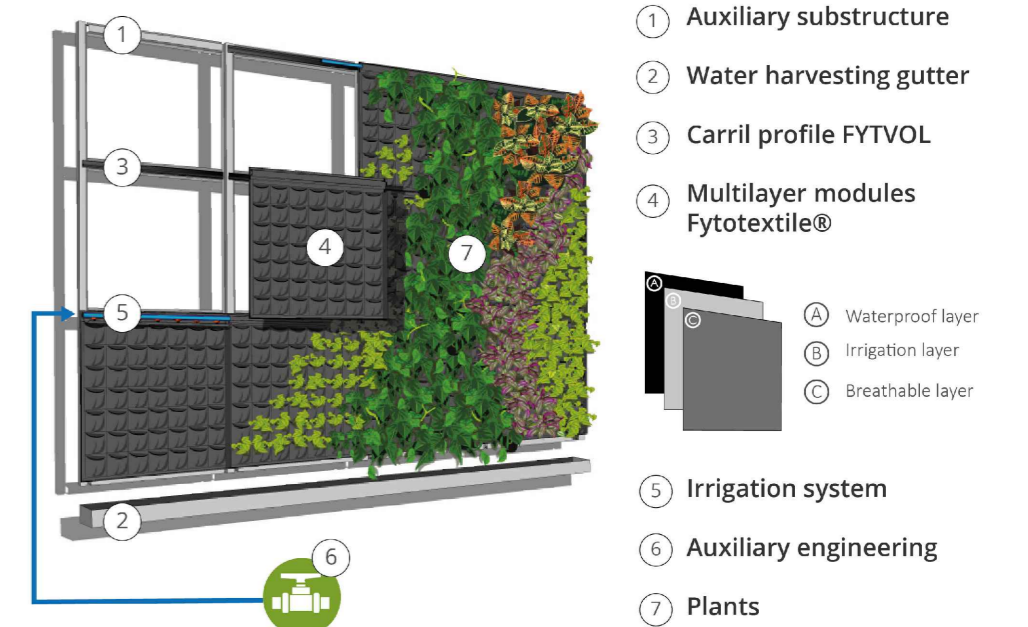

LIVING WALL 1 - SCALE 1:75

LIVING WALL 2 - SCALE 1:50

Fytotextile® Multilayer modules

It improves the health of the plant due to its high transpiration capacity in the buried layer and establishes an **optimal balance** between water, air and substrate in the buried part of the plant

Fytotextile® Multilayer System

Instalación en 4 pasos

COV. PISO:
- INTERIOR: 15,54 m²
- EXTERIOR: 20,40 m²
TOTAL: 35,94 m²

CONSULTOR Terapia Urbana INSTALLER Smartscape Urban Greening Solutions	PROJECT	
	HALL SCHOOL - SCOTSCAPE	
CODE	DRAWING NUMBER	
	INT 24007	00.01 V3
DATE		06-03-2024
SCALE		S-A3 1:75