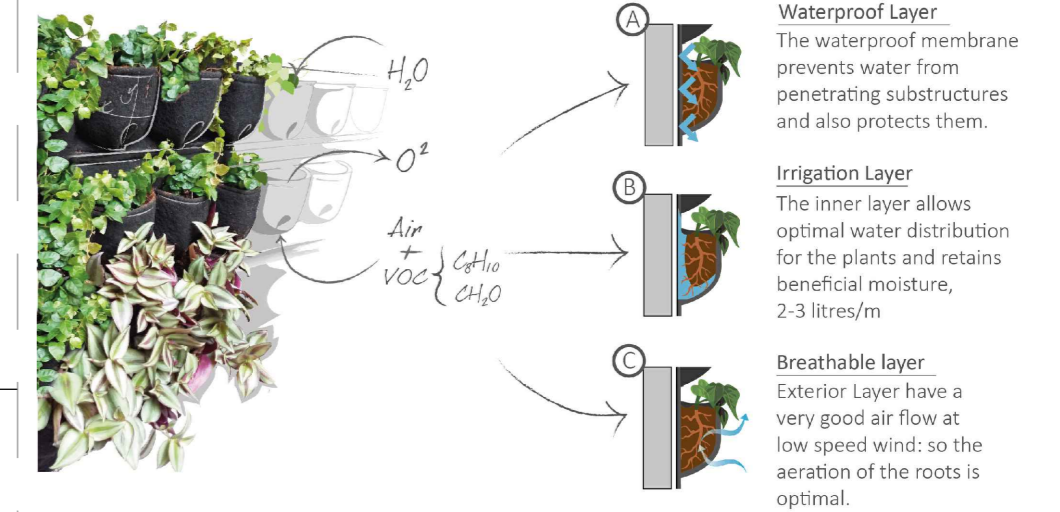

LIVING WALL 1 - SCALE 1:75

LIVING WALL 2 - SCALE 1:50

Fytotextile® Multilayer modules

It improves the health of the plant due to its high transpiration capacity in the buried layer and establishes an **optimal balance** between water, air and substrate in the buried part of the plant

Fytotextile® Multilayer System

Instalación en 4 pasos

COV. PISO:
- INTERIOR: 15,54 m²
- EXTERIOR: 20,40 m²
TOTAL: 35,94 m²

CONSULTOR Terapia Urbana INSTALLER Smartscape Urban Greening Solutions	PROJECT	
	HALL SCHOOL - SCOTSCAPE	
CODE	DRAWING NUMBER	
	INT 24007	00.01 V3
DATE		06-03-2024
SCALE		S-A3 1:75