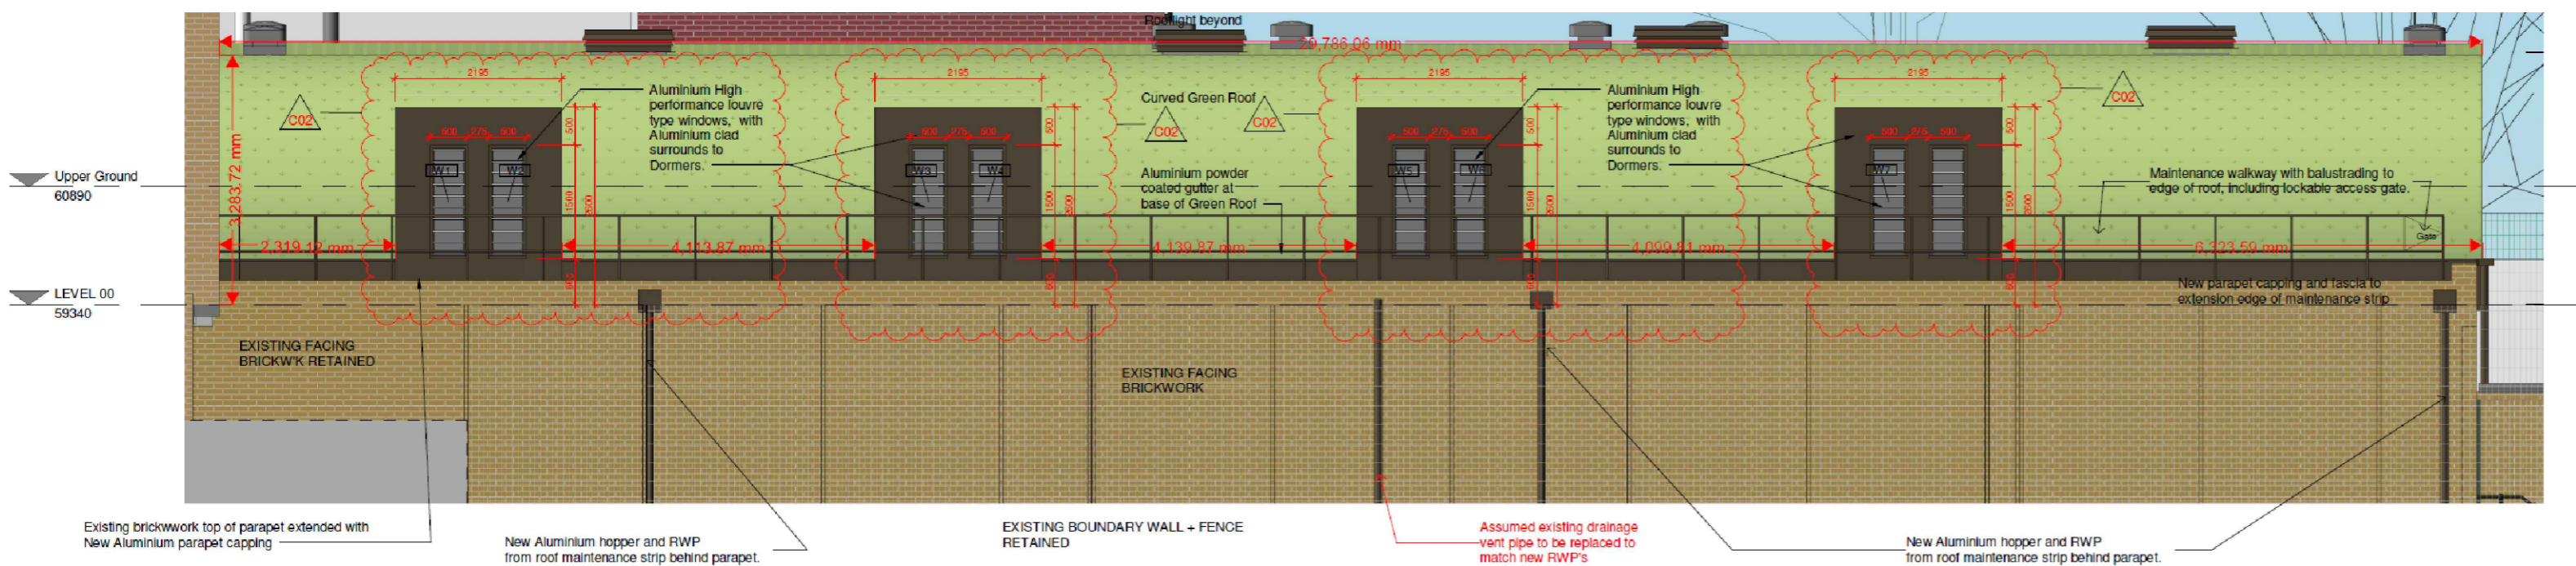

LIVING WALL 1 - SCALE 1:75

LIVING WALL 2 - SCALE 1:50

Fytotextile® Multilayer modules

It improves the health of the plant due to its high transpiration capacity in the buried layer and establishes an **optimal balance** between water, air and substrate in the buried part of the plant

Fytotextile® Multilayer System

Instalación en 4 pasos

COV. PISO:
- INTERIOR: 15,54 m²
- EXTERIOR: 20,40 m²
TOTAL: 35,94 m²

CONSULTOR Terapia Urbana INSTALLER Smartscape Urban Greening Solutions	PROJECT	
	HALL SCHOOL - SCOTSCAPE	
CODE	DRAWING NUMBER	
	INT 24007	00.01 V3
DATE		06-03-2024
SCALE		S-A3 1:75