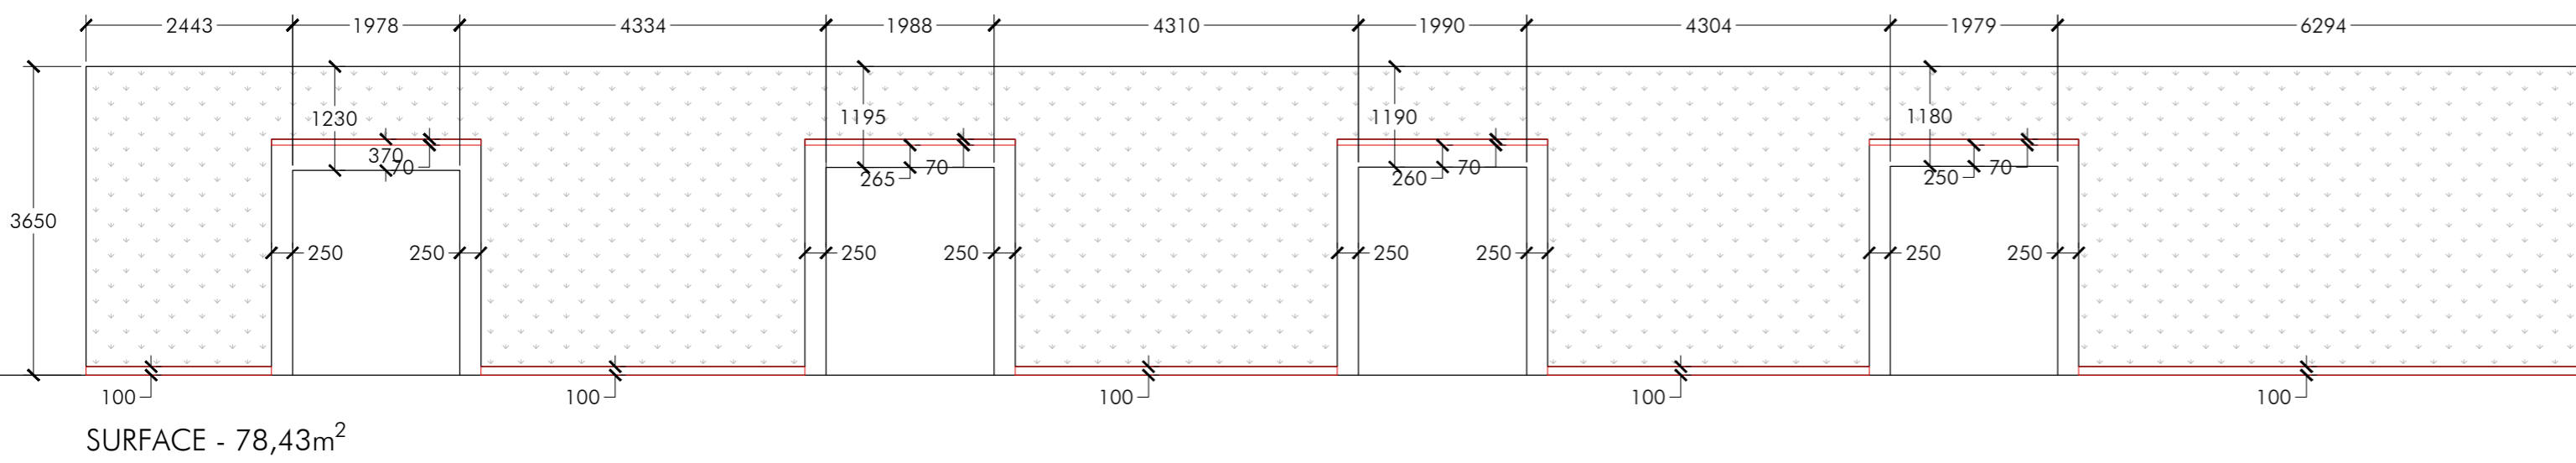

LIVING WALL 1 - SCALE 1:75

LIVING WALL 2 - SCALE 1:50

Fytotextile® Multilayer modules

It improves the health of the plant due to its high transpiration capacity in the buried layer and establishes an **optimal balance** between water, air and substrate in the buried part of the plant

Fytotextile® Multilayer System

Instalación en 4 pasos

COV. PISO:
- INTERIOR: 15,54 m²
- EXTERIOR: 20,40 m²
TOTAL: 35,94 m²

CONSULTOR Terapia Urbana INSTALLER Smartscape Urban Greening Solutions	PROJECT	
	HALL SCHOOL - SCOTSCAPE	
CODE	DRAWING NUMBER	
	INT 24007	00.01 V3
DATE		06-03-2024
SCALE		S-A3 1:75