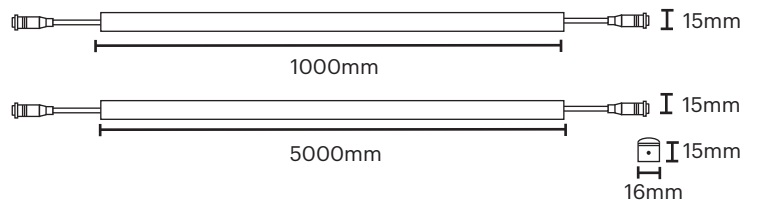

Top illumination