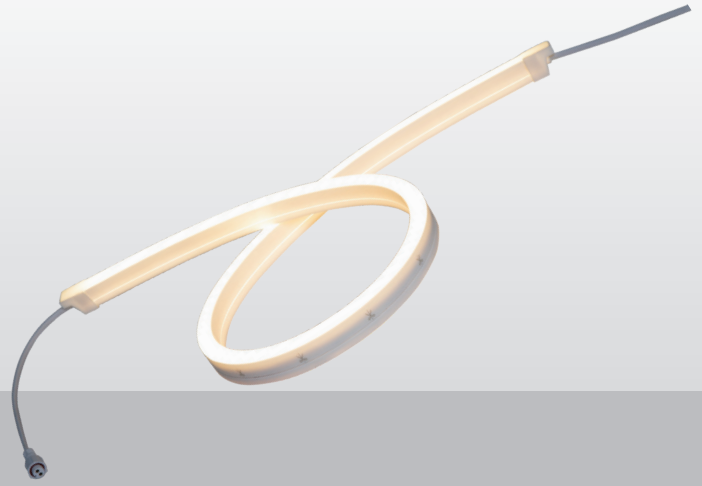

# Kingfisher Lighting

#### Specification Text

The luminaire shall be manufactured from UV and high-temperatures resistant Polyurethane. It shall have an LED efficacy of up to 83.5 luminaire lm/W and will be capable of producing up to 4175 luminaire lumens at 3000K with a CRI >85. It shall have a radial distribution and is IP68 and IK08.

#### Specification

Weight: 0.35kg - 1.4kg

Material: UV / high-temperature resistant polyurethane

Paint Finish: White