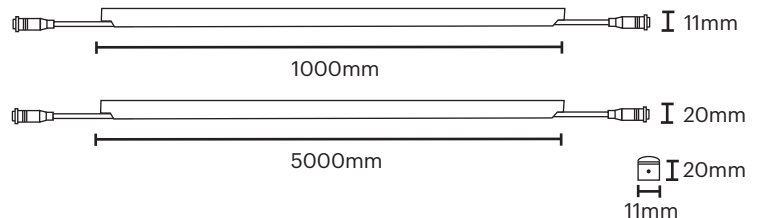

Dimensions

Side illumination