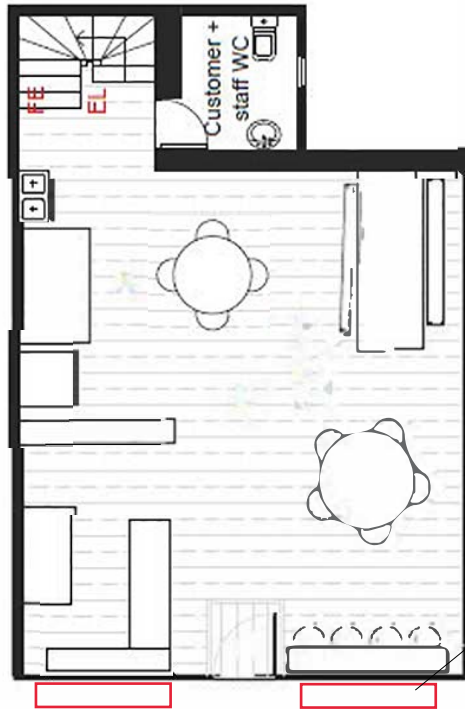

SCALE 1:100 @ A3

DESCRIPTION

HUMDINGERS Brecknock Road

BENCHES
50cm x 150cm

BRECKNOCK ROAD