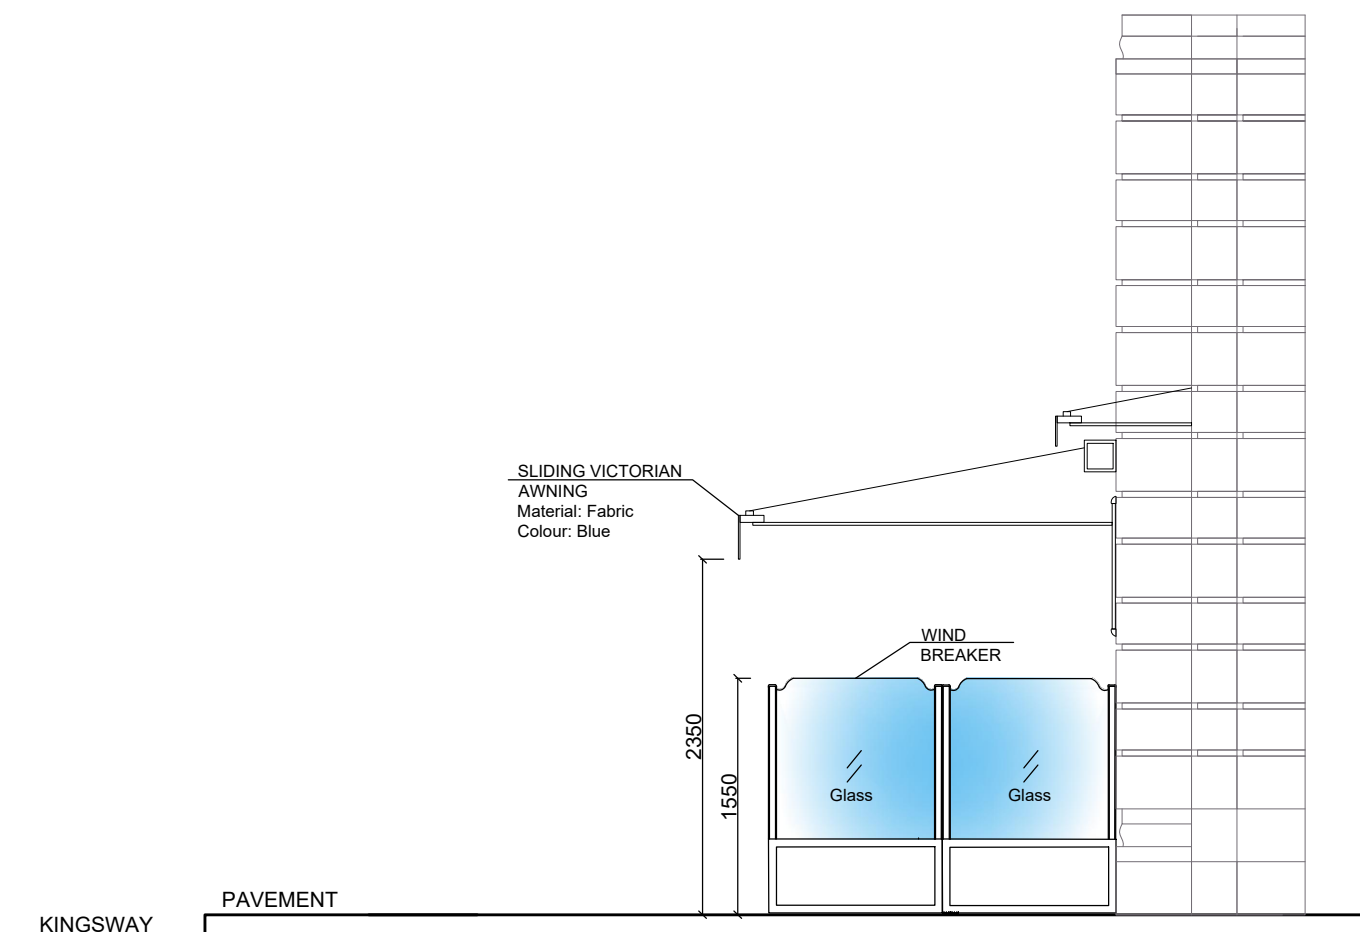

Side Elevation