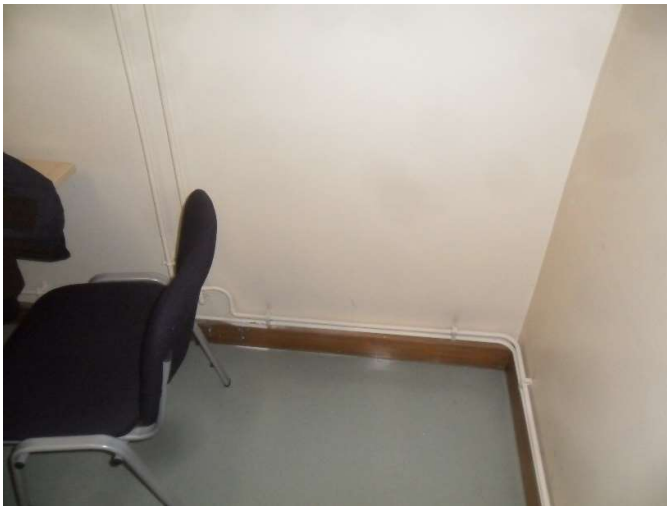

Swiss Cottage Library
CPT Project – Ground Floor Photos

1: Existing interview room door – to be renewed in widened opening

2: Interview room door – plastic finger plate & kick plate

Swiss Cottage Library
CPT Project – Ground Floor Photos

3: Existing DDA WC door – new CPT room door to match this as closely as possible

4: DDA WC door – new CPT room door to match this

Swiss Cottage Library
CPT Project – Ground Floor Photos

5: Interview room from room door

6: Interview room facing room door

Swiss Cottage Library
CPT Project – Ground Floor Photos

7: Typical Interview room skirting to be removed

8: Interview room vinyl flooring to be renewed

Swiss Cottage Library
CPT Project – Ground Floor Photos