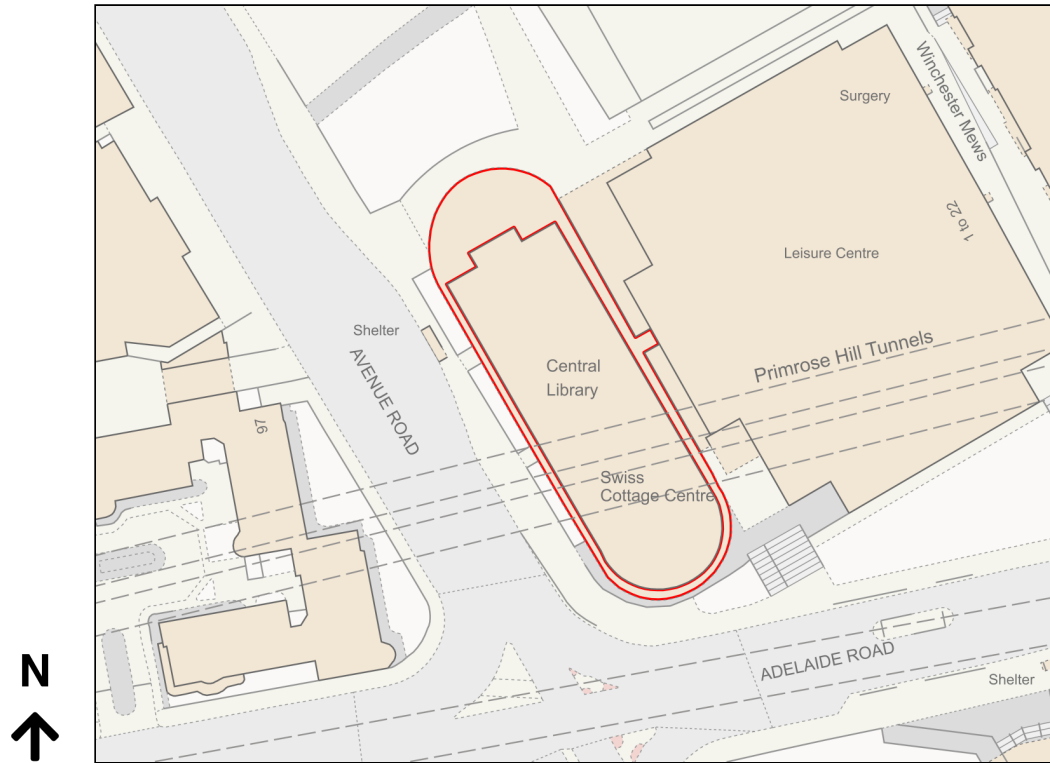

Location Plan

Site Address: Swiss Cottage Library, Swiss Cottage Library, 88, Avenue Road, London, NW3 3HA

Date Produced: 07-Mar-2024

Scale: 1:1250 @A4

Planning Portal Reference: PP-12858937v1