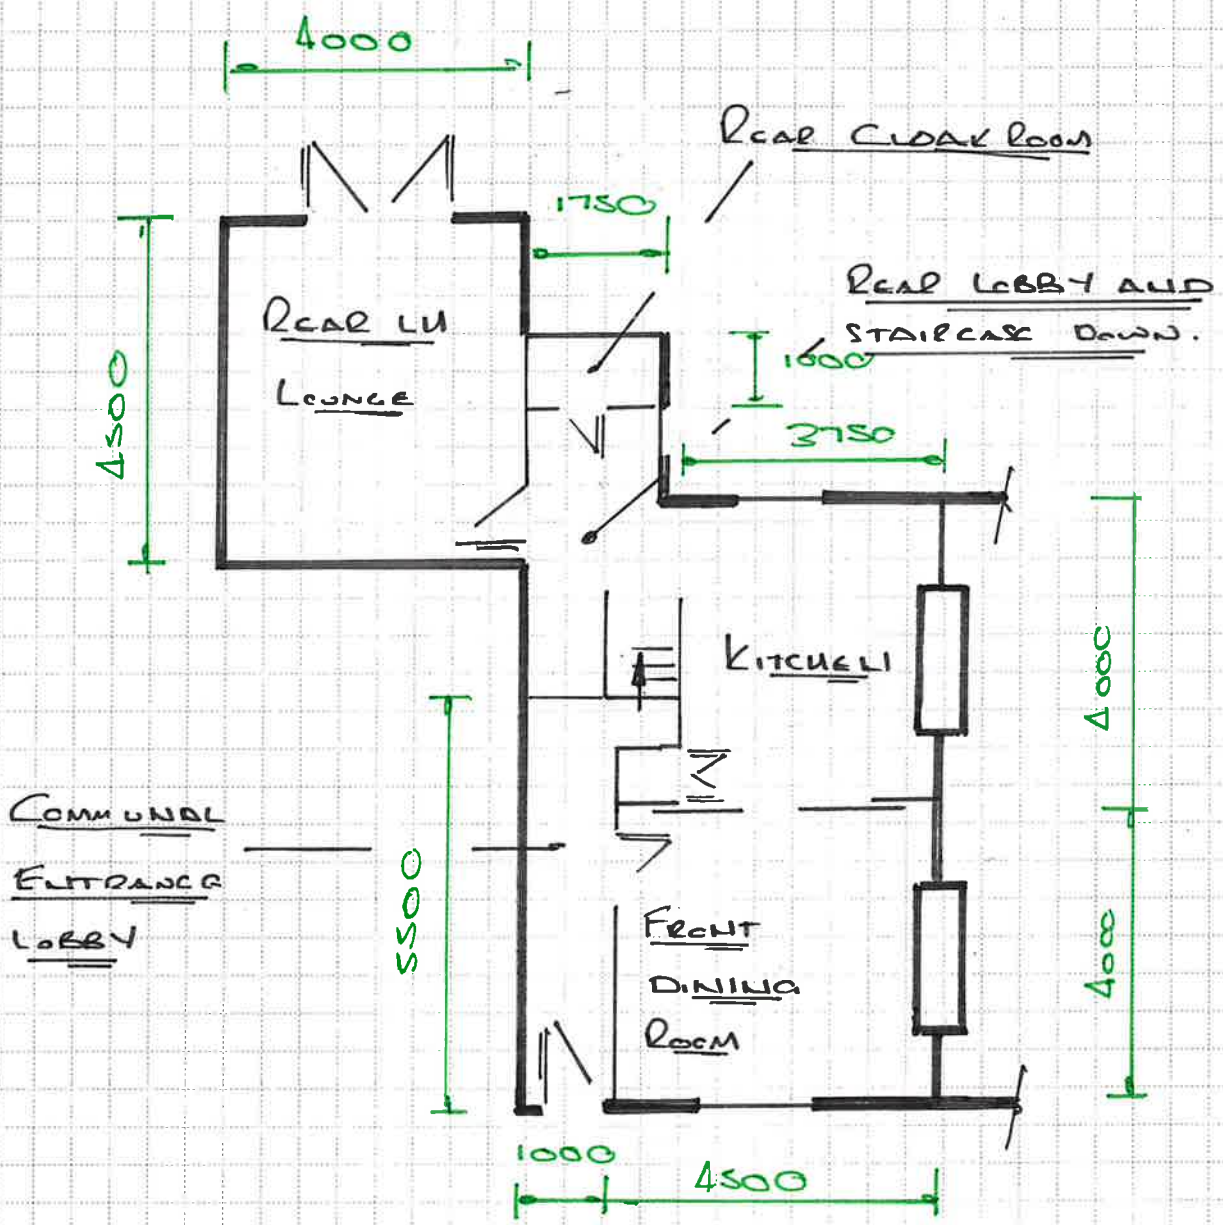

**REAR ELEVATION 1**

JOB <b>EE ALBERT ST NW1 7UL</b>	JOB No. <b>8915</b>	SHEET No. <b>SK003</b>
DRAWING No. <b>89181 SK003</b>	CALCS BY	DATE
DESCRIPTION <b>LOWER GROUND FLOOR</b>	CHECKED	DATE

48 Church Street, Reigate, Surrey RH2 0SN  
Telephone: 01737 222606

**Lower Ground Floor**

JOB <b>88 ALBERT ST NW1 7NE</b>	JOB No. <b>891E</b>	SHEET No. <b>SK001</b>
DRAWING No. <b>8918 / SK001</b>	CALCS BY	DATE
DESCRIPTION <b>GROUND FLOOR</b>	CHECKED	DATE

48 Church Street, Reigate, Surrey RH2 0SN  
Telephone: 01737 222606

**GROUND FLOOR**

JOB  
85 ALBERT ST  
NW1 7NE

JOB No.  
8918

SHEET No.  
SK005

DRAWING No.  
8918 / SK005

CALCS BY

DATE

48 Church Street, Reigate, Surrey RH2 0SN  
Telephone: 01737 222606

DESCRIPTION  
FIRST AND  
SECOND FLOOR

CHECKED

DATE

JOB  
88 ALBERT ST  
NW1 7NE

JOB No.  
8918

SHEET No.  
SK006

DRAWING No.  
8918 / SK006

CALCS BY