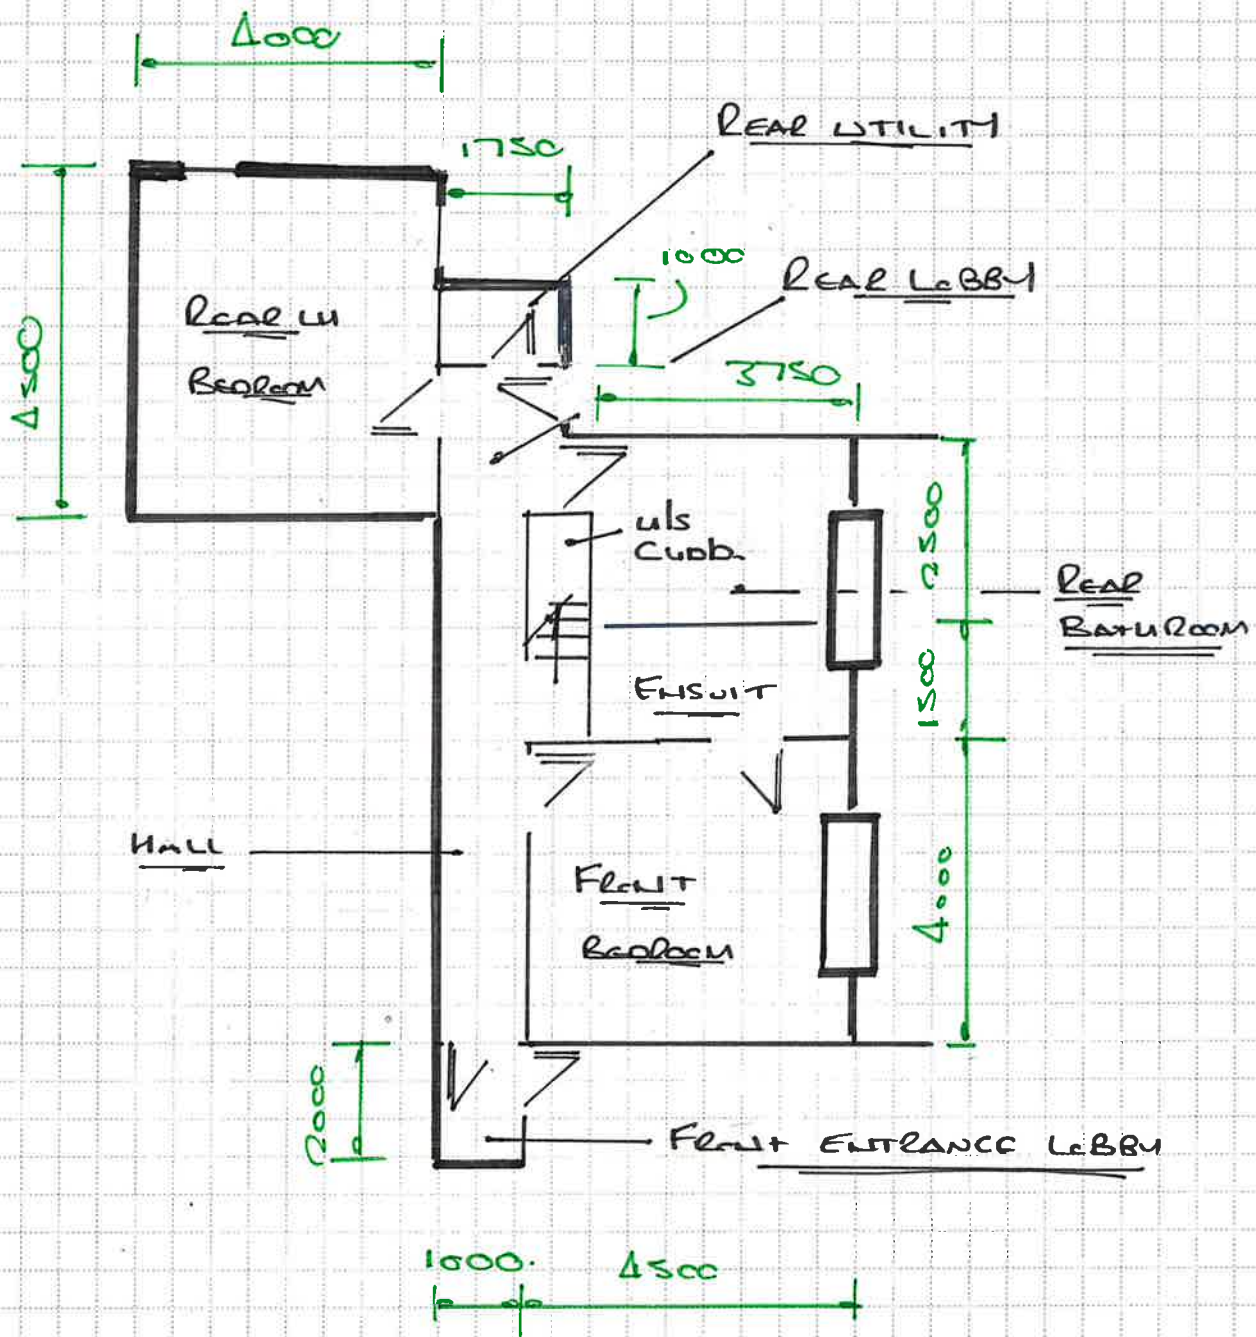

**REAR ELEVATION 1**

JOB <b>EE ALBERT ST NW1 7UL</b>	JOB No. <b>8915</b>	SHEET No. <b>SK003</b>
DRAWING No. <b>89181 SK003</b>	CALCS BY	DATE
DESCRIPTION <b>LOWER GROUND FLOOR</b>	CHECKED	DATE

48 Church Street, Reigate, Surrey RH2 0SN  
Telephone: 01737 222606

**Lower Ground Floor**

JOB <b>88 ALBERT ST NW1 7NE</b>	JOB No. <b>891E</b>	SHEET No. <b>SK001</b>
DRAWING No. <b>8918 / SK001</b>	CALCS BY	DATE
DESCRIPTION <b>GROUND FLOOR</b>	CHECKED	DATE

48 Church Street, Reigate, Surrey RH2 0SN  
Telephone: 01737 222606

DESCRIPTION  
FIRST AND  
SECOND FLOOR

CHECKED

DATE

JOB  
88 ALBERT ST  
NW1 7NE

JOB No.  
8918

SHEET No.  
SK006

DRAWING No.  
8918 / SK006

CALCS BY