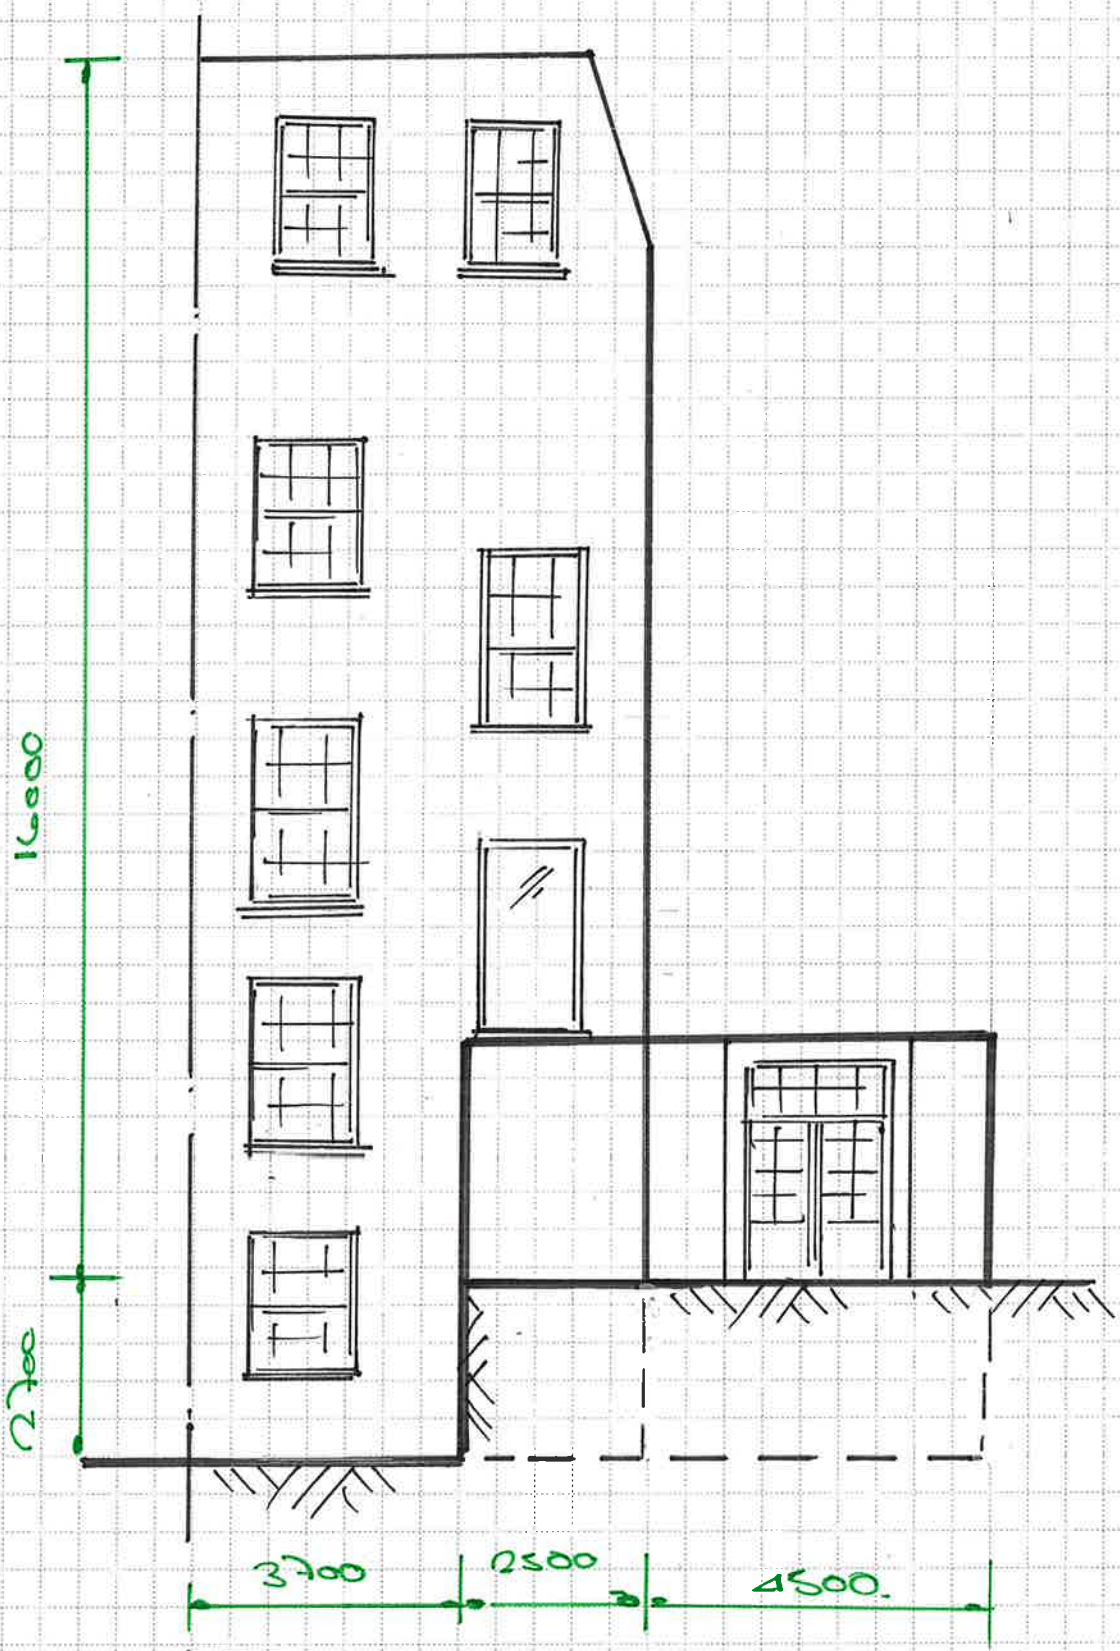

CHECKED

DATE

JOB <b>88 ALBERT ST NW1 7UR</b>	JOB No. <b>8918</b>	SHEET No. <b>S6002</b>
DRAWING No. <b>EQ18 15602</b>	CALCS BY	DATE
DESCRIPTION <b>REAR ELEVATION</b>	CHECKED	DATE

48 Church Street, Reigate, Surrey RH2 0SN  
Telephone: 01737 222606

**REAR ELEVATION 1**

JOB <b>EE ALBERT ST NW1 7UL</b>	JOB No. <b>8915</b>	SHEET No. <b>SK003</b>
DRAWING No. <b>89181 SK003</b>	CALCS BY	DATE
DESCRIPTION <b>LOWER GROUND FLOOR</b>	CHECKED	DATE

48 Church Street, Reigate, Surrey RH2 0SN  
Telephone: 01737 222606

**Lower Ground Floor**

JOB <b>88 ALBERT ST NW1 7NE</b>	JOB No. <b>891E</b>	SHEET No. <b>SK001</b>
DRAWING No. <b>8918 / SK001</b>	CALCS BY	DATE
DESCRIPTION <b>GROUND FLOOR</b>	CHECKED	DATE

48 Church Street, Reigate, Surrey RH2 0SN  
Telephone: 01737 222606

DESCRIPTION  
FIRST AND  
SECOND FLOOR

CHECKED

DATE

JOB  
88 ALBERT ST  
NW1 7NE

JOB No.  
8918

SHEET No.  
SK006

DRAWING No.  
8918 / SK006

CALCS BY