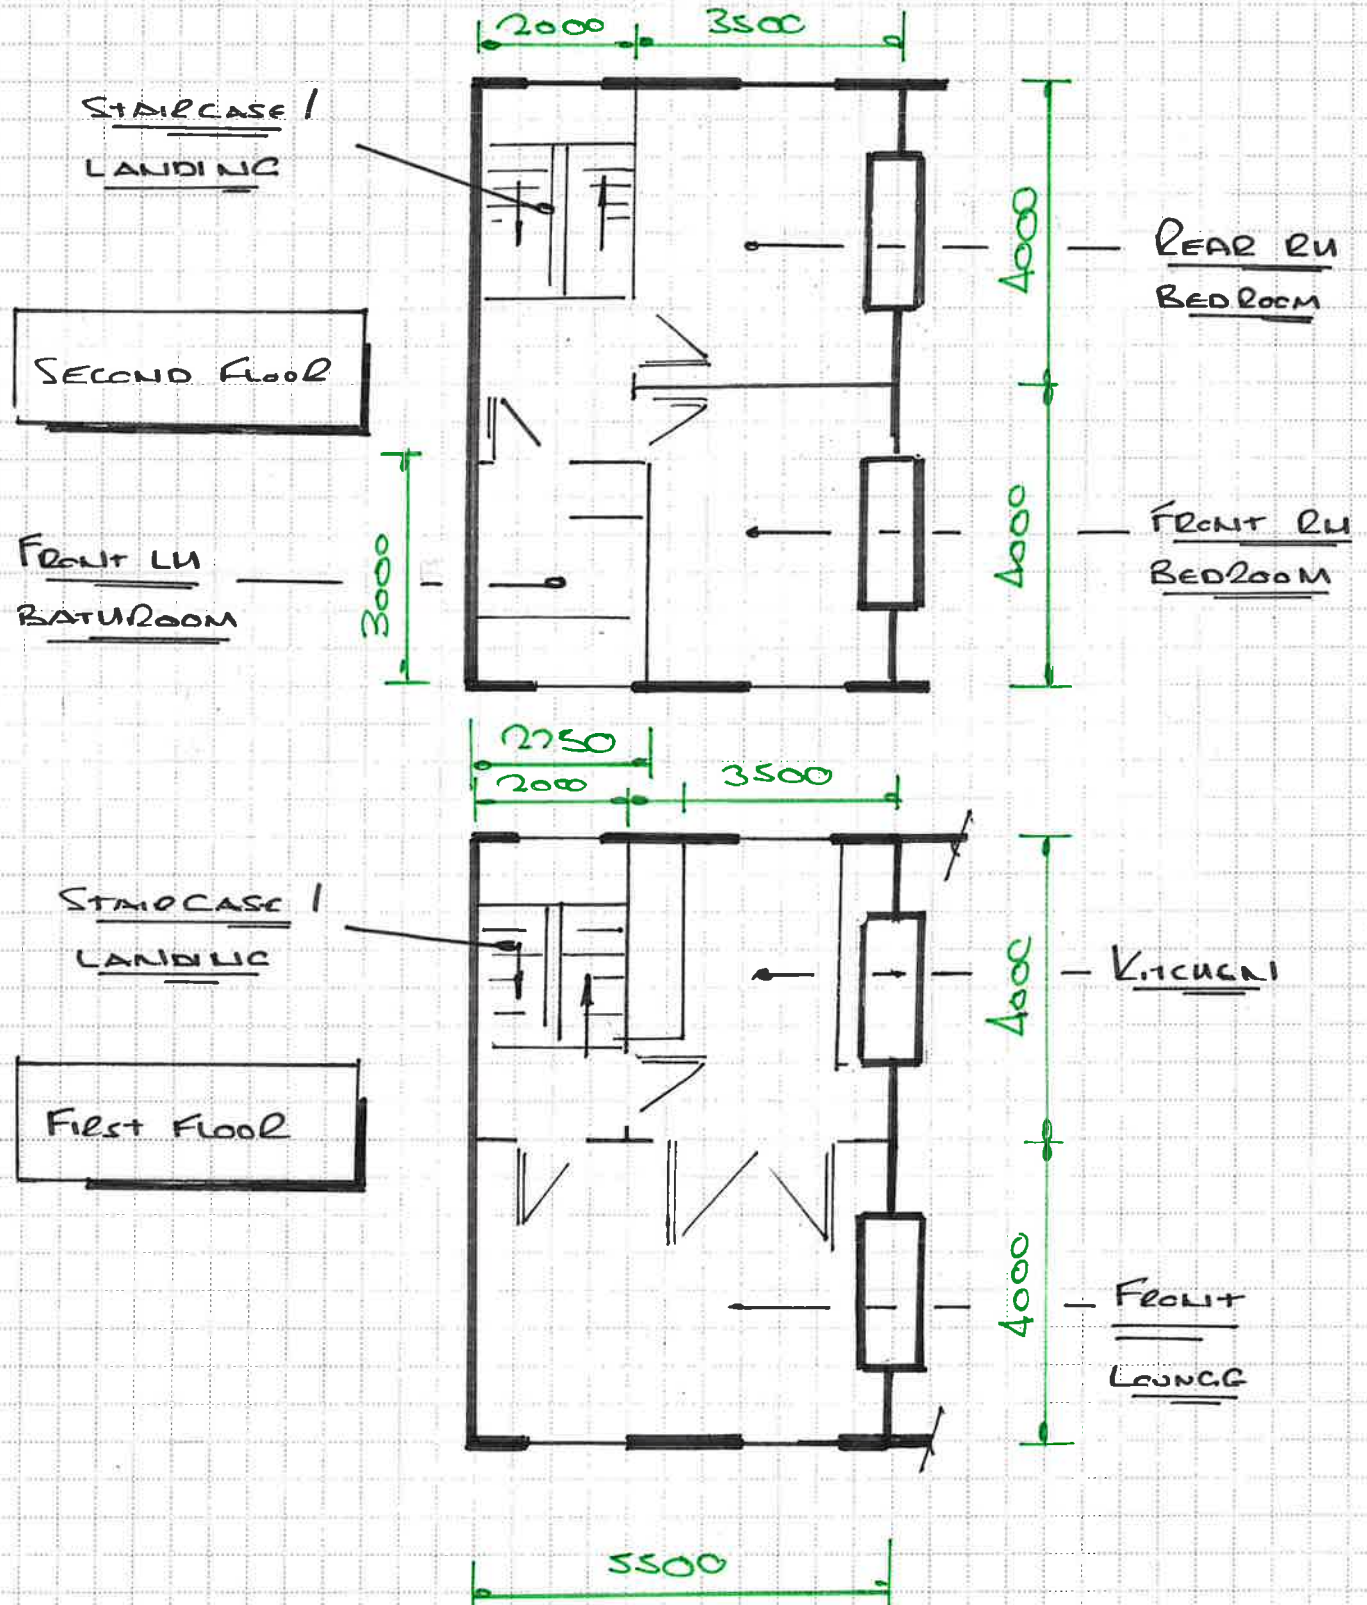

DESCRIPTION  
FIRST AND  
SECOND FLOOR

CHECKED

DATE

JOB  
88 ALBERT ST  
NW1 7NE

JOB No.  
8918

SHEET No.  
SK006

DRAWING No.  
8918 / SK006

CALCS BY