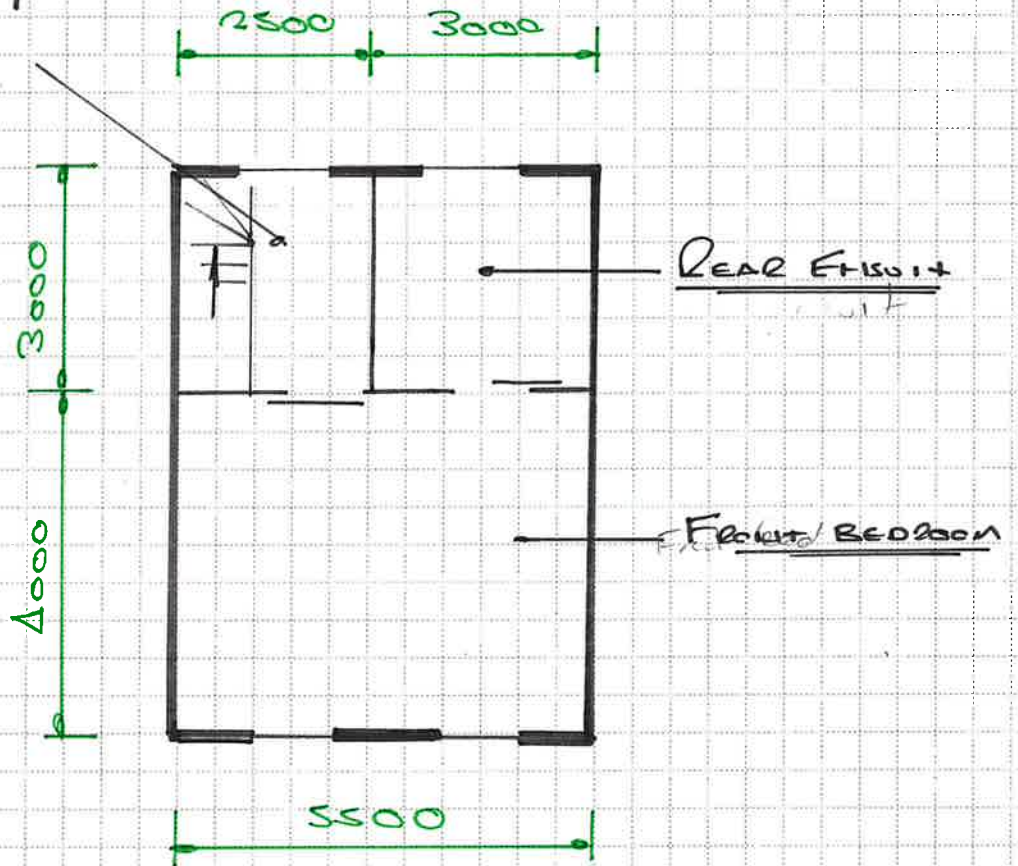

DESCRIPTION  
FIRST AND  
SECOND FLOOR

CHECKED

DATE

JOB  
88 ALBERT ST  
NW1 7NE

JOB No.  
8918

SHEET No.  
SK006

DRAWING No.  
8918 / SK006

CALCS BY

DATE

48 Church Street, Reigate, Surrey RH2 0SN  
Telephone: 01737 222606

DESCRIPTION  
THIRD FLOOR  
MANAGED LEVEL

CHECKED

DATE

STAIR CASE 1  
LANDING

THIRD FLOOR MANAGED LEVEL.