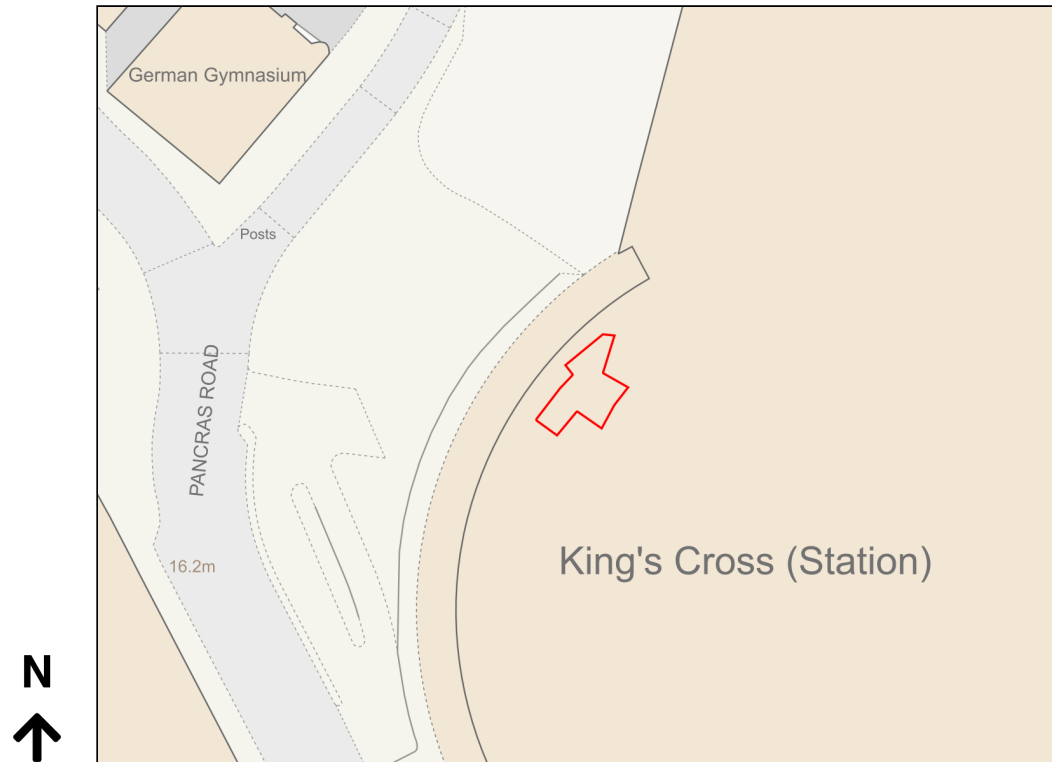

Location Plan

Site Address: Kings Cross And St Pancras Underground Station, Euston Road, London, N1C 4AL

Date Produced: 06-Mar-2024

Scale: 1:1250 @A4

Planning Portal Reference: PP-12867011v1