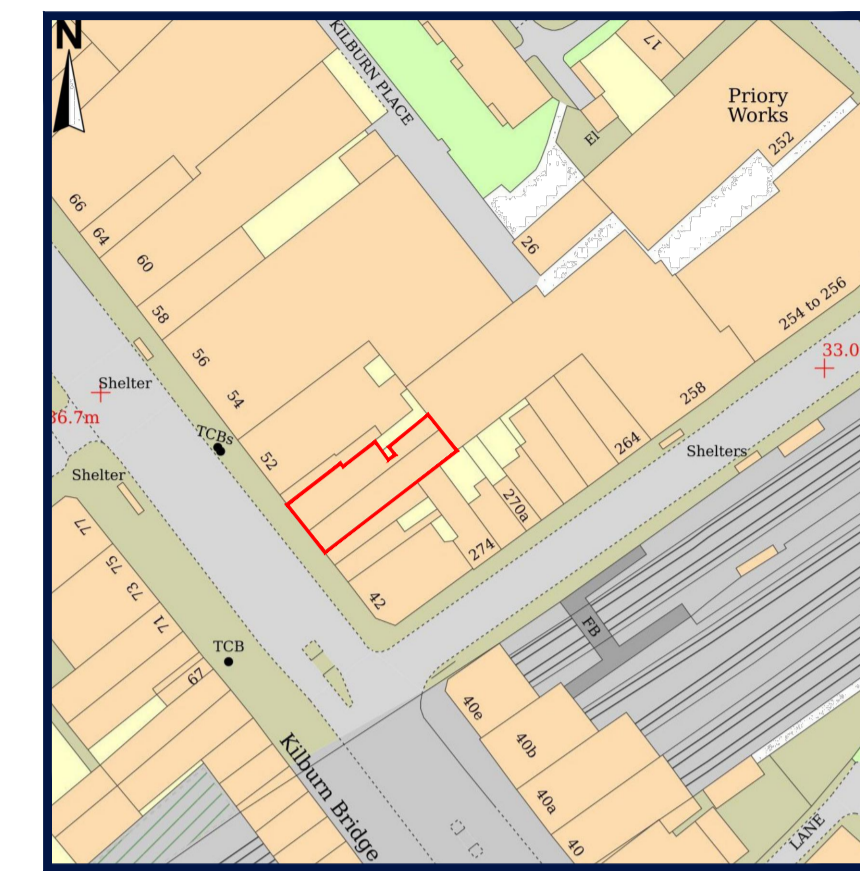

Window Manifestations

Projecting Sign

Fascia Sign

ATM Surround

Statutory Signage

BLOCK PLAN - 1:500 @ A1

SIGNAGE KEY:

- Fascia Sign
- Projecting Sign
- Statutory Signage
- ATM Surround
- Window Manifestations

LOCATION PLAN - 1:1250 @ A1

REVISIONS		LETTER DESCRIPTION		DATE	

BRANCH NAME & PREFIX: KILBURN 48-48A, Kilburn High Road, Kilburn, NW6 4HJ			DRAWING TYPE: LOCATION AND BLOCK PLAN		
SCALE @ A1:	SCALE @ A3:	DATE DRAWN: 04.03.2024	STATUS:	PROPERTY LOCATION CODE:	DRAWING REF NO:
DRAWN BY: MK	CHECKED BY & DATE: JNA	JOB REF:	PL	KI04	PL.00.