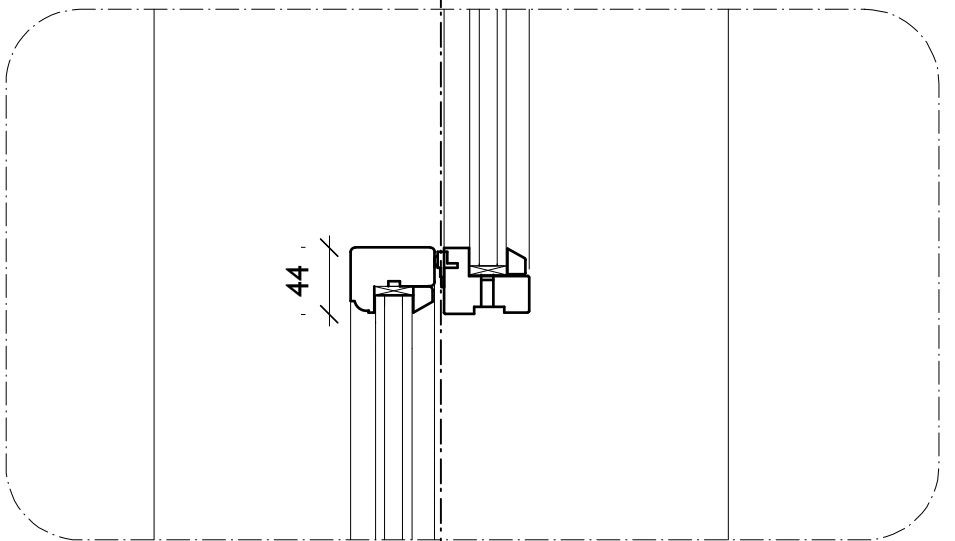

Plan

Section

Detail 1.4 Head detail 16mm double glazing windows

Detail 1.1

16mm double glazing windows

Detail 1.5

Detail 1.2

Detail 1.3

Detail 1.6

Detail 01

MARTINS CAMISULI Unit , 2a Oakford road London NW5 1AH, Tel 020 7267 8622

DRWG TITLE: Detail 01
DRWG NO: MC/228(50)_01
SCALE: 1.5 @ A3
DATE: March 2024

REV: A 05.03.24 Glazing bar updated