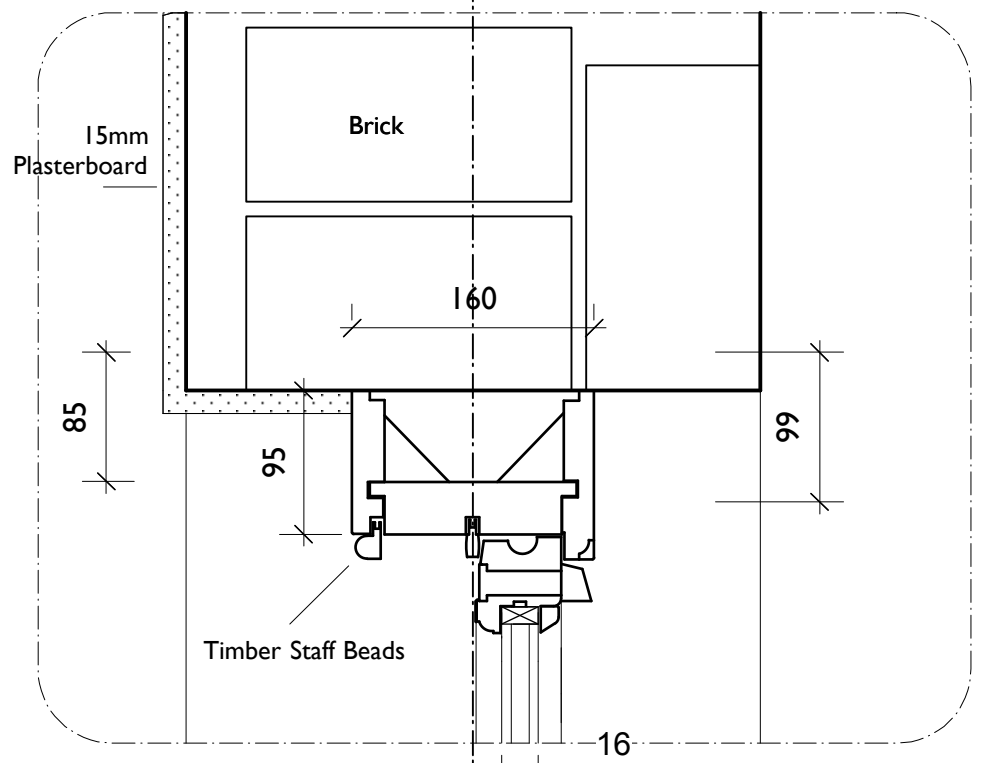

Plan

Section

Detail 1.4 Head detail 16mm double glazing windows

Detail 1.1

16mm double glazing windows

Detail 1.5

Detail 1.2

Detail 1.3

Detail 1.6

Detail 01

MARTINS CAMISULI Unit , 2a Oakford road London NW5 1AH, Tel 020 7267 8622

DRWG TITLE: Detail 01
DRWG NO: MC/228(50)_01
SCALE: 1.5 @ A3
DATE: March 2024

REV: A 05.03.24 Glazing bar updated