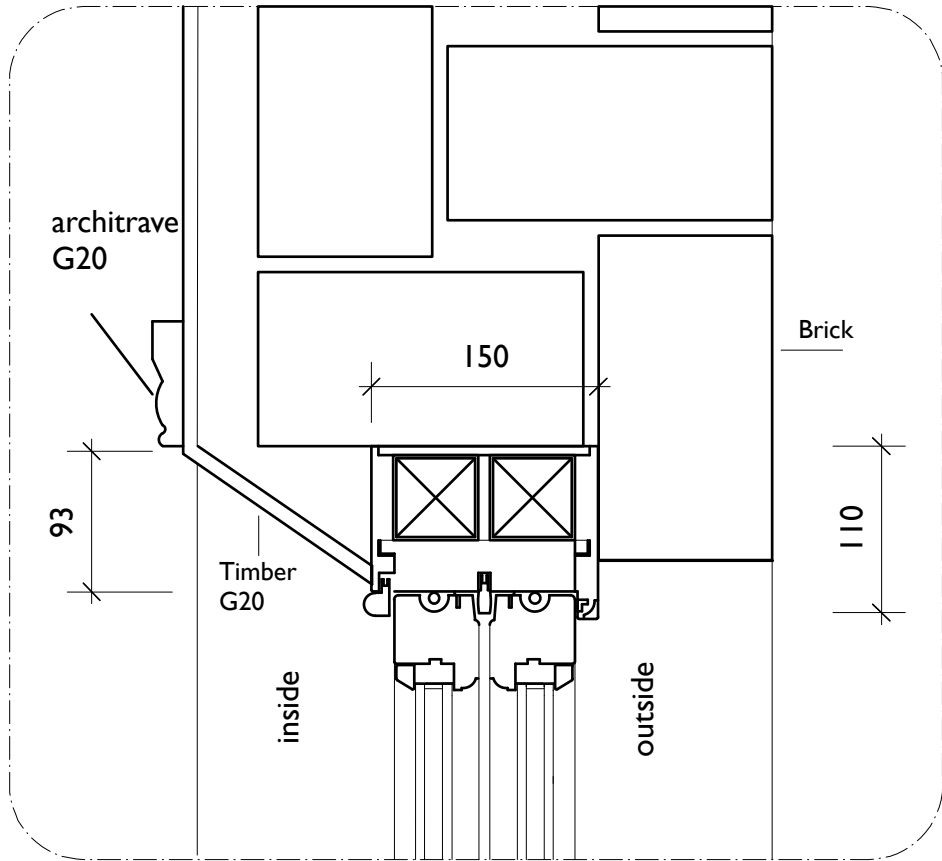

Plan

Section

Detail 1.4 Head detail 16mm double glazing windows

Detail 1.1

16mm double glazing windows

Detail 1.5

Detail 1.2

Detail 1.3

Detail 1.6

Detail 01

MARTINS CAMISULI Unit , 2a Oakford road London NW5 1AH, Tel 020 7267 8622

DRWG TITLE: Detail 01
DRWG NO: MC/228(50)_01
SCALE: 1.5 @ A3
DATE: March 2024

REV: A 05.03.24 Glazing bar updated