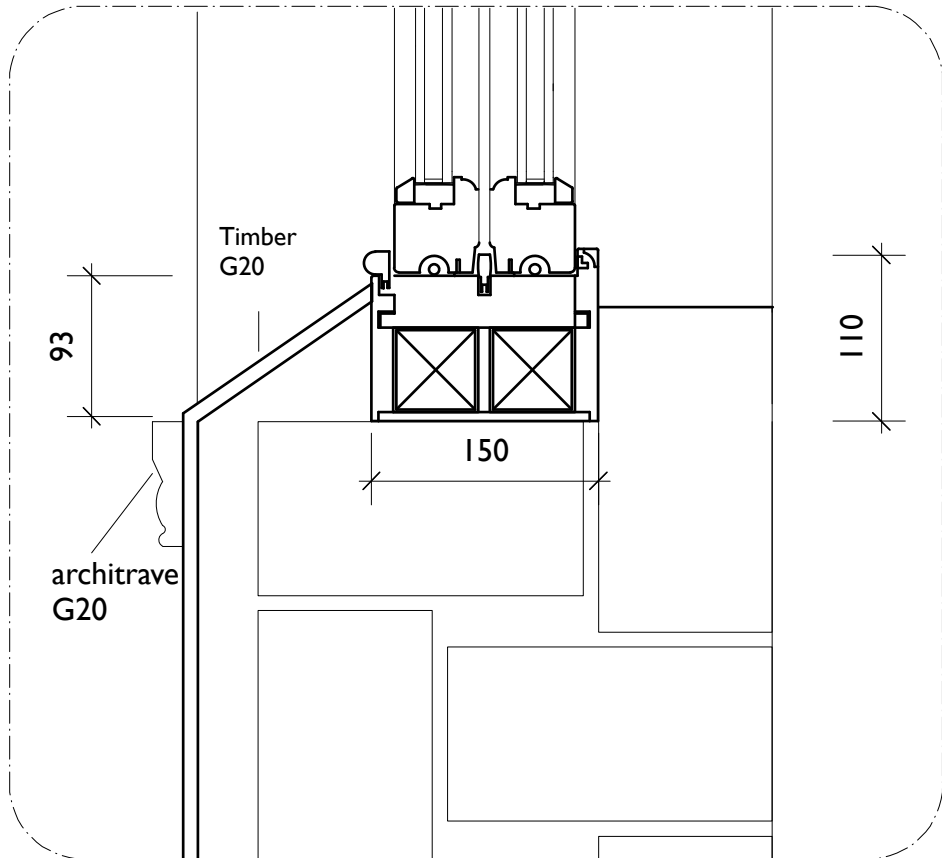

Plan

Section

Detail 1.4 Head detail 16mm double glazing windows

Detail 1.1

16mm double glazing windows

Detail 1.5

Detail 1.2

Detail 1.3

Detail 1.6

Detail 01

MARTINS CAMISULI Unit , 2a Oakford road London NW5 1AH, Tel 020 7267 8622

DRWG TITLE: Detail 01
DRWG NO: MC/228(50)_01
SCALE: 1.5 @ A3
DATE: March 2024

REV: A 05.03.24 Glazing bar updated