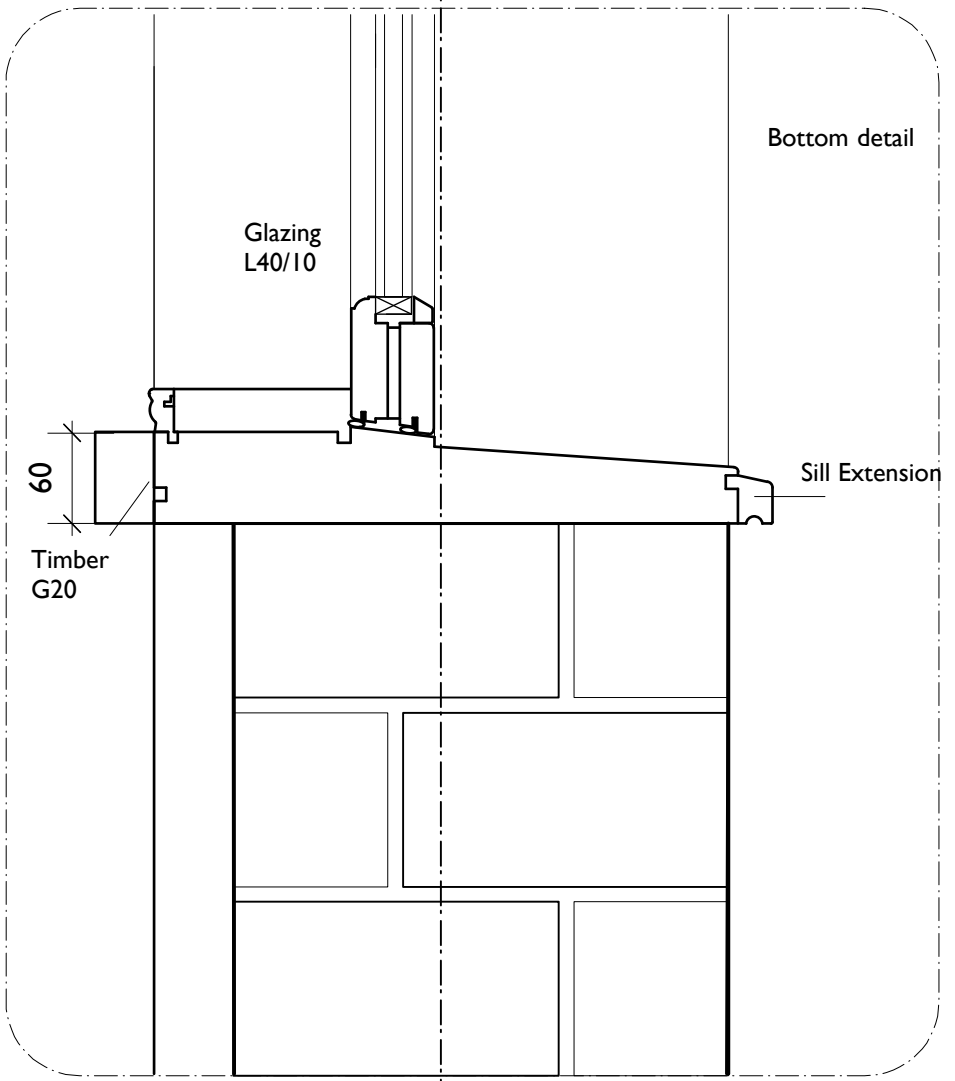

Plan

Section

Detail 1.4 Head detail 16mm double glazing windows

Detail 1.1

16mm double glazing windows

Detail 1.5

Detail 1.2

Detail 1.3

Detail 1.6

Detail 01

MARTINS CAMISULI Unit , 2a Oakford road London NW5 1AH, Tel 020 7267 8622

DRWG TITLE: Detail 01
DRWG NO: MC/228(50)_01
SCALE: 1.5 @ A3
DATE: March 2024

REV: A 05.03.24 Glazing bar updated