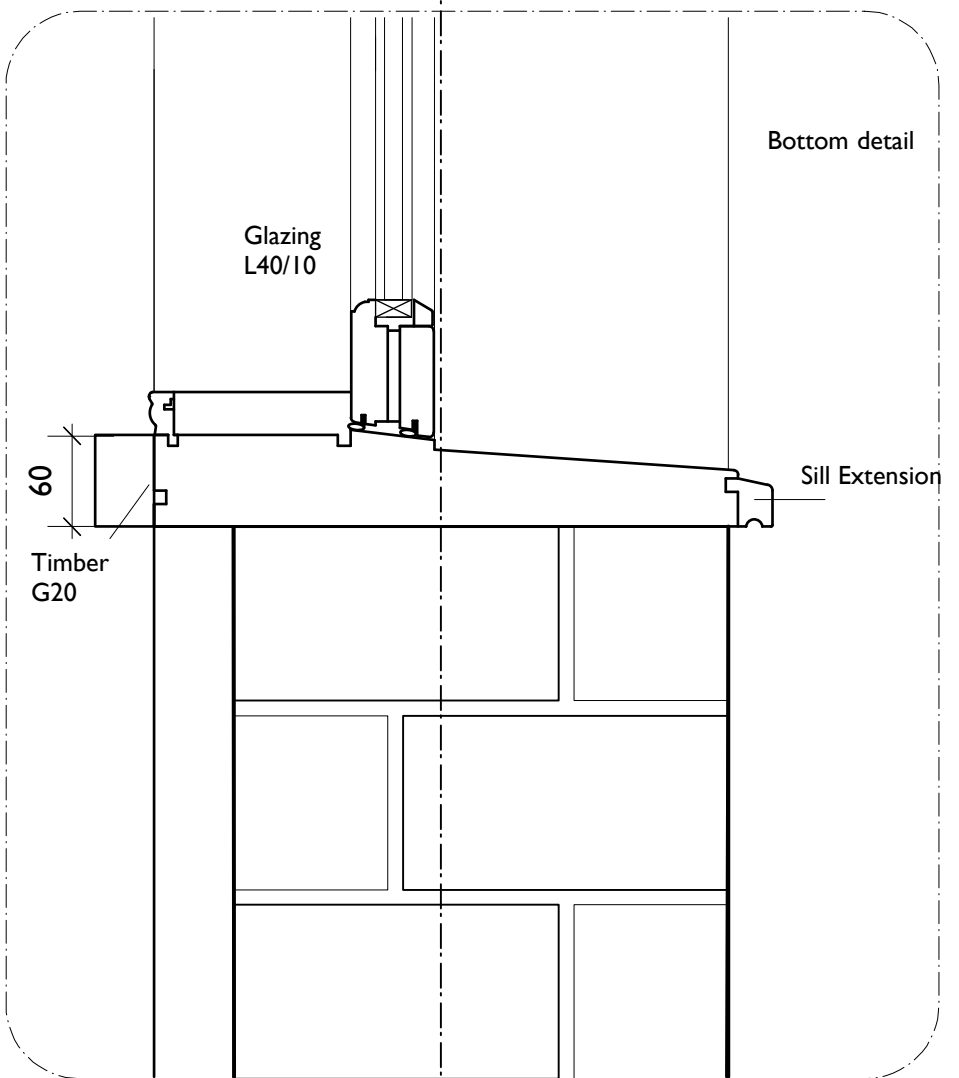

Plan

Section

Detail 1.4 Head detail 16mm double glazing windows

Detail 1.1

16mm double glazing windows

Detail 1.5

Detail 1.2

Detail 1.3

Detail 1.6

Detail 01

MARTINS CAMISULI Unit , 2a Oakford road London NW5 1AH, Tel 020 7267 8622

DRWG TITLE: Detail 01
DRWG NO: MC/228(50)_01
SCALE: 1.5 @ A3
DATE: March 2024

REV:
NOTES:

DESIGN DRAWING FOR INFORMATION ONLY, AND IS NOT TO BE CONSTRUCTED FROM. ALL DIMENSIONS TO BE CHECKED ON SITE. THIS DRAWING IS COPYRIGHT

Detail 02A

Detail 02B

Detail 02

MARTINS CAMISULI Unit , 2a Oakford road London NW5 1AH, Tel 020 7267 8622

DRWG TITLE: Detail 02
DRWG NO: MC/228(50)_02
SCALE: 1.5 @ A3
DATE: March 2024

REV:
NOTES:

**DESIGN DRAWING FOR INFORMATION ONLY, AND IS NOT TO BE CONSTRUCTED FROM.
 ALL DIMENSIONS TO BE CHECKED ON SITE. THIS DRAWING IS COPYRIGHT**