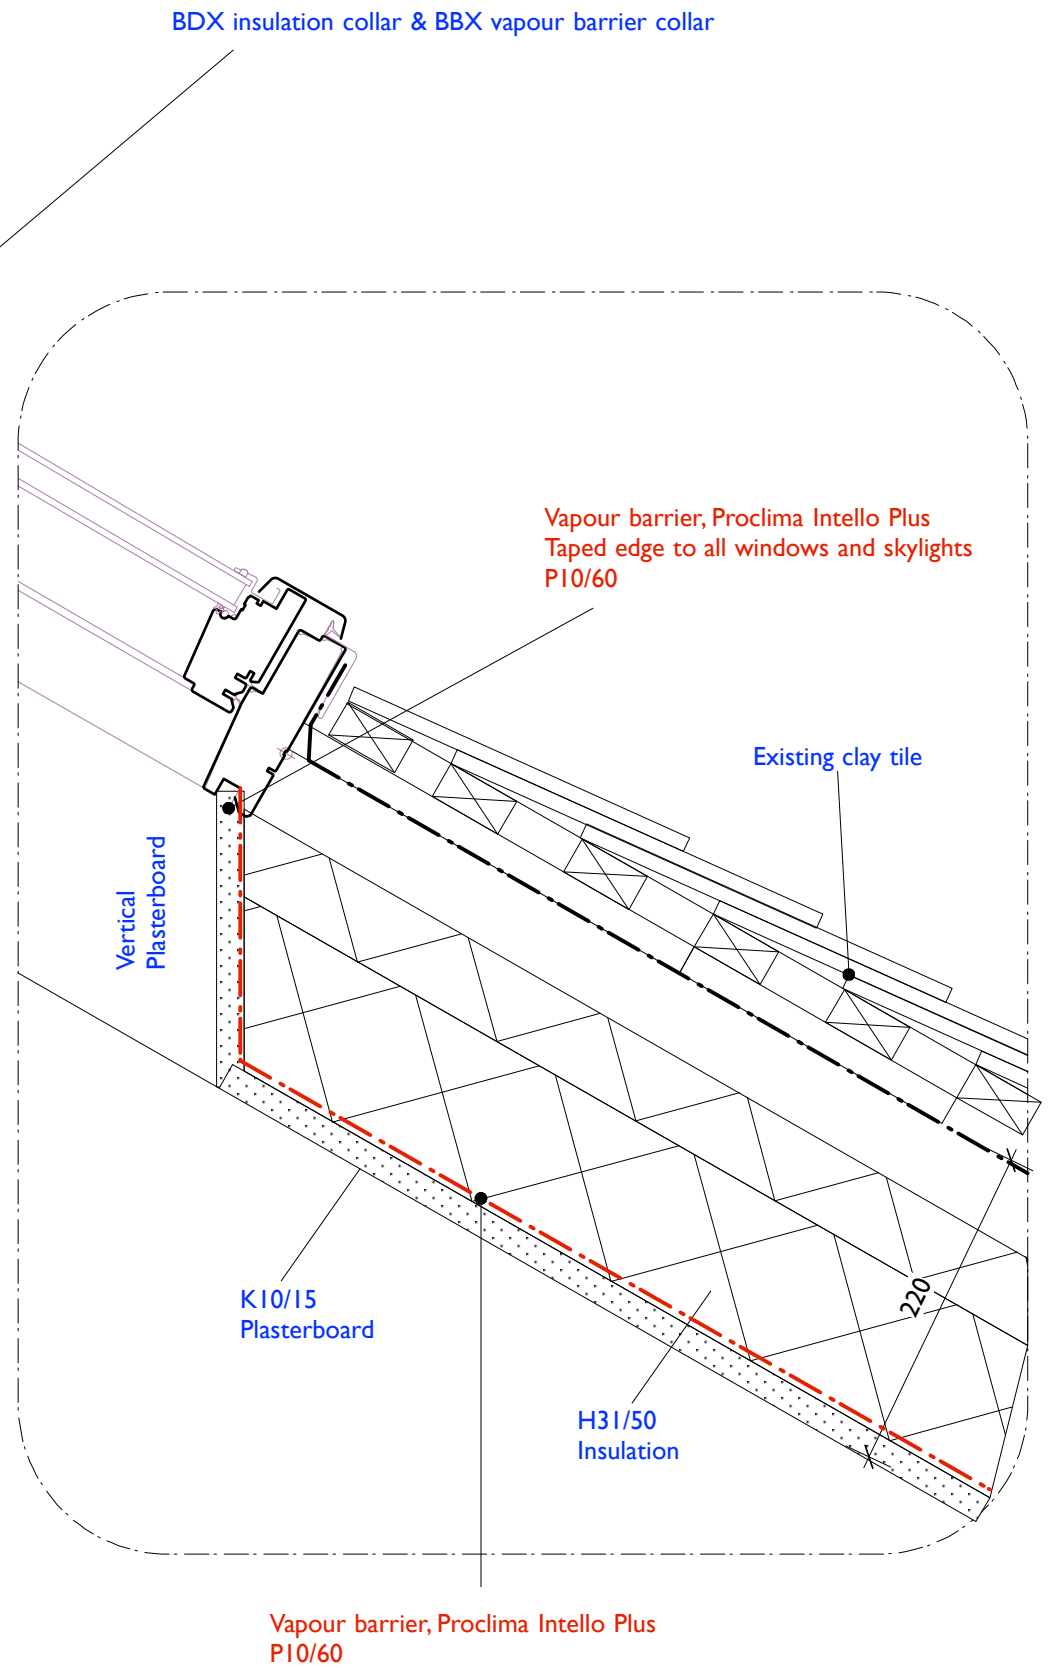

Plan

Section

Detail 1.4 Head detail 16mm double glazing windows

Detail 1.1

16mm double glazing windows

Detail 1.5

Detail 1.2

Detail 1.3

Detail 1.6

Detail 01

MARTINS CAMISULI Unit , 2a Oakford road London NW5 1AH, Tel 020 7267 8622

DRWG TITLE: Detail 01
DRWG NO: MC/228(50)_01
SCALE: 1.5 @ A3
DATE: March 2024

REV:
NOTES:

DESIGN DRAWING FOR INFORMATION ONLY, AND IS NOT TO BE CONSTRUCTED FROM. ALL DIMENSIONS TO BE CHECKED ON SITE. THIS DRAWING IS COPYRIGHT

Detail 02A

Detail 02B

Detail 02

MARTINS CAMISULI Unit , 2a Oakford road London NW5 1AH, Tel 020 7267 8622

DRWG TITLE: Detail 02
DRWG NO: MC/228(50)_02
SCALE: 1.5 @ A3
DATE: March 2024

REV:
NOTES:

**DESIGN DRAWING FOR INFORMATION ONLY, AND IS NOT TO BE CONSTRUCTED FROM.
 ALL DIMENSIONS TO BE CHECKED ON SITE. THIS DRAWING IS COPYRIGHT**