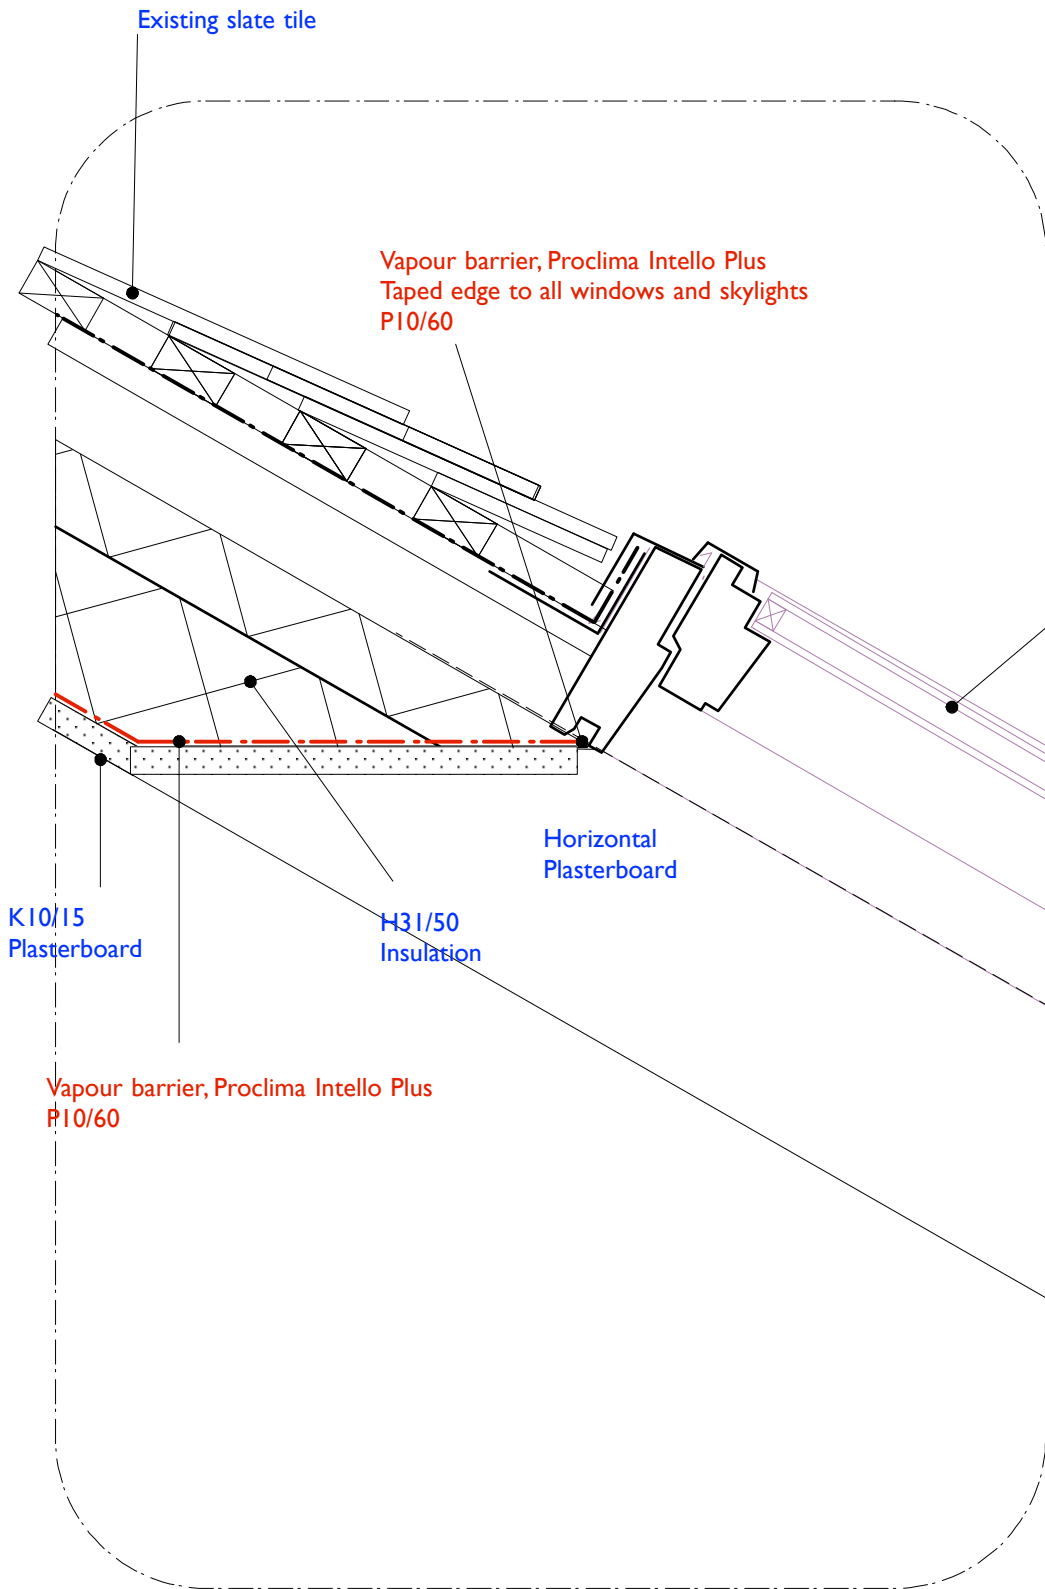

Plan

Section

Detail 1.4 Head detail 16mm double glazing windows

Detail 1.1

16mm double glazing windows

Detail 1.5

Detail 1.2

Detail 1.3

Detail 1.6

Detail 01

MARTINS CAMISULI Unit , 2a Oakford road London NW5 1AH, Tel 020 7267 8622

DRWG TITLE: Detail 01
DRWG NO: MC/228(50)_01
SCALE: 1.5 @ A3
DATE: March 2024

REV:
NOTES:

DESIGN DRAWING FOR INFORMATION ONLY, AND IS NOT TO BE CONSTRUCTED FROM. ALL DIMENSIONS TO BE CHECKED ON SITE. THIS DRAWING IS COPYRIGHT

Detail 02A

Detail 02B

Detail 02

MARTINS CAMISULI Unit , 2a Oakford road London NW5 1AH, Tel 020 7267 8622

DRWG TITLE: Detail 02
DRWG NO: MC/228(50)_02
SCALE: 1.5 @ A3
DATE: March 2024

REV:
NOTES:

**DESIGN DRAWING FOR INFORMATION ONLY, AND IS NOT TO BE CONSTRUCTED FROM.
 ALL DIMENSIONS TO BE CHECKED ON SITE. THIS DRAWING IS COPYRIGHT**