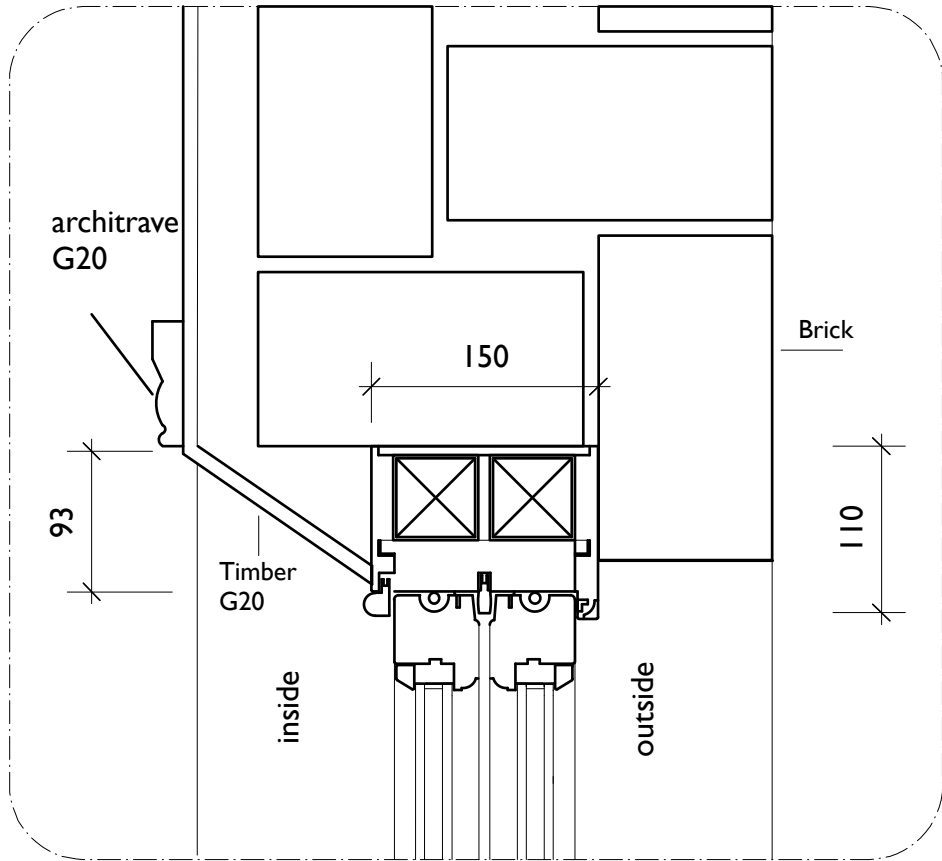

Plan

Section

Detail 1.4 Head detail 16mm double glazing windows

Detail 1.1

16mm double glazing windows

Detail 1.5

Detail 1.2

Detail 1.3

Detail 1.6

Detail 01

MARTINS CAMISULI Unit , 2a Oakford road London NW5 1AH, Tel 020 7267 8622

DRWG TITLE: Detail 01
DRWG NO: MC/228(50)_01
SCALE: 1.5 @ A3
DATE: March 2024

REV:
NOTES:

DESIGN DRAWING FOR INFORMATION ONLY, AND IS NOT TO BE CONSTRUCTED FROM. ALL DIMENSIONS TO BE CHECKED ON SITE. THIS DRAWING IS COPYRIGHT

Detail 02A

Detail 02B

Detail 02

MARTINS CAMISULI Unit , 2a Oakford road London NW5 1AH, Tel 020 7267 8622

DRWG TITLE: Detail 02
DRWG NO: MC/228(50)_02
SCALE: 1.5 @ A3
DATE: March 2024

REV:
NOTES:

**DESIGN DRAWING FOR INFORMATION ONLY, AND IS NOT TO BE CONSTRUCTED FROM.
 ALL DIMENSIONS TO BE CHECKED ON SITE. THIS DRAWING IS COPYRIGHT**