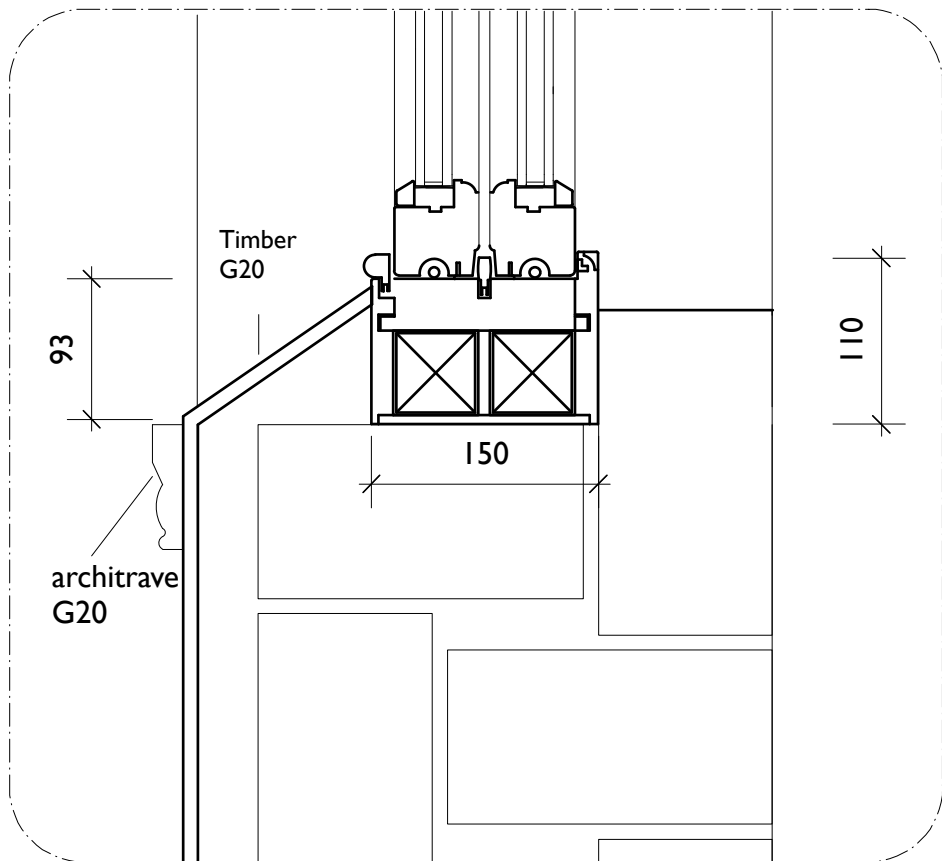

Plan

Section

Detail 1.4 Head detail 16mm double glazing windows

Detail 1.1

16mm double glazing windows

Detail 1.5

Detail 1.2

Detail 1.3

Detail 1.6

Detail 01

MARTINS CAMISULI Unit , 2a Oakford road London NW5 1AH, Tel 020 7267 8622

DRWG TITLE: Detail 01
DRWG NO: MC/228(50)_01
SCALE: 1.5 @ A3
DATE: March 2024

REV:
NOTES:

DESIGN DRAWING FOR INFORMATION ONLY, AND IS NOT TO BE CONSTRUCTED FROM. ALL DIMENSIONS TO BE CHECKED ON SITE. THIS DRAWING IS COPYRIGHT

Detail 02A

Detail 02B

Detail 02

MARTINS CAMISULI Unit , 2a Oakford road London NW5 1AH, Tel 020 7267 8622

DRWG TITLE: Detail 02
DRWG NO: MC/228(50)_02
SCALE: 1.5 @ A3
DATE: March 2024

REV:
NOTES:

**DESIGN DRAWING FOR INFORMATION ONLY, AND IS NOT TO BE CONSTRUCTED FROM.
 ALL DIMENSIONS TO BE CHECKED ON SITE. THIS DRAWING IS COPYRIGHT**