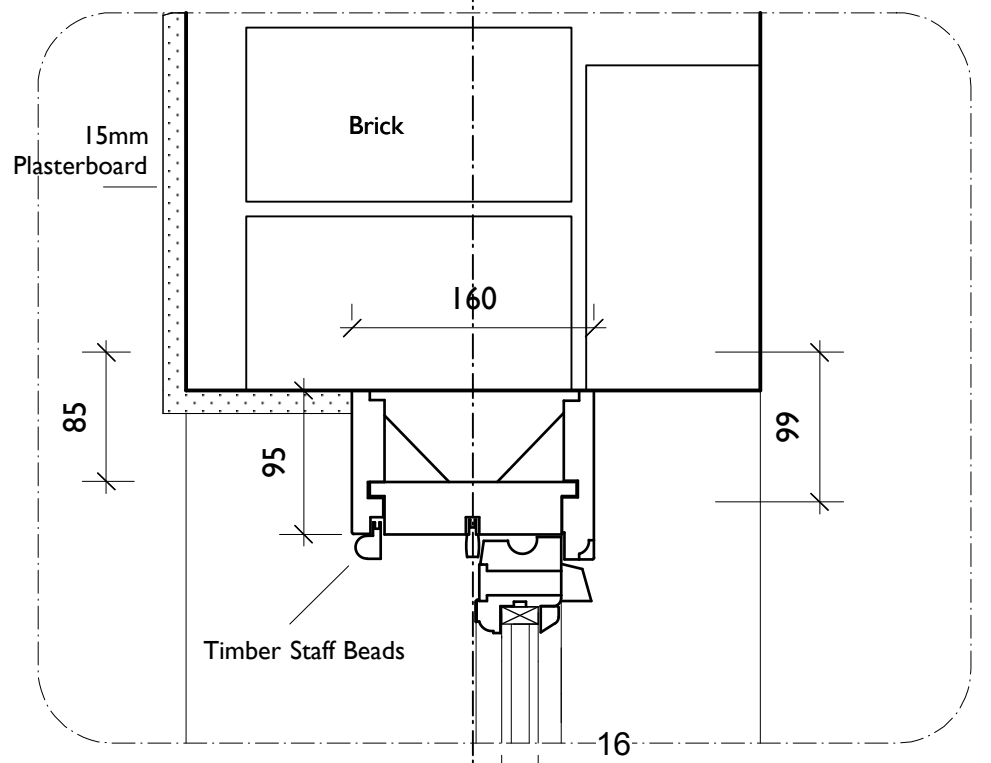

Plan

Section

Detail 1.4 Head detail 16mm double glazing windows

Detail 1.1

16mm double glazing windows

Detail 1.5

Detail 1.2

Detail 1.3

Detail 1.6

Detail 01

MARTINS CAMISULI Unit , 2a Oakford road London NW5 1AH, Tel 020 7267 8622

DRWG TITLE: Detail 01
DRWG NO: MC/228(50)_01
SCALE: 1.5 @ A3
DATE: March 2024

REV:
NOTES:

DESIGN DRAWING FOR INFORMATION ONLY, AND IS NOT TO BE CONSTRUCTED FROM. ALL DIMENSIONS TO BE CHECKED ON SITE. THIS DRAWING IS COPYRIGHT

Detail 02A

Detail 02B

Detail 02

MARTINS CAMISULI Unit , 2a Oakford road London NW5 1AH, Tel 020 7267 8622

DRWG TITLE: Detail 02
DRWG NO: MC/228(50)_02
SCALE: 1.5 @ A3
DATE: March 2024

REV:
NOTES:

**DESIGN DRAWING FOR INFORMATION ONLY, AND IS NOT TO BE CONSTRUCTED FROM.
 ALL DIMENSIONS TO BE CHECKED ON SITE. THIS DRAWING IS COPYRIGHT**