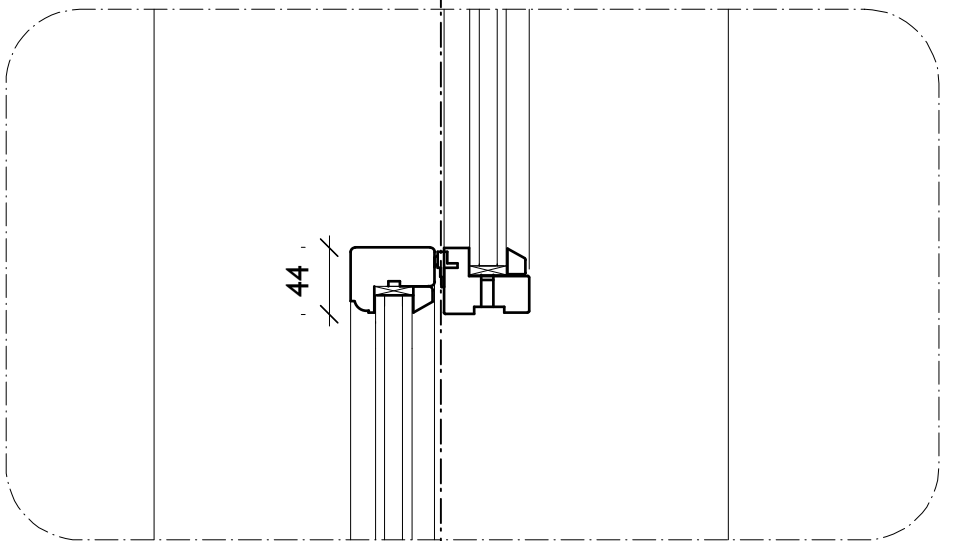

Plan

Section

Detail 1.4 Head detail 16mm double glazing windows

Detail 1.1

16mm double glazing windows

Detail 1.5

Detail 1.2

Detail 1.3

Detail 1.6

Detail 01

MARTINS CAMISULI Unit , 2a Oakford road London NW5 1AH, Tel 020 7267 8622

DRWG TITLE: Detail 01
DRWG NO: MC/228(50)_01
SCALE: 1.5 @ A3
DATE: March 2024

REV:
NOTES:

DESIGN DRAWING FOR INFORMATION ONLY, AND IS NOT TO BE CONSTRUCTED FROM. ALL DIMENSIONS TO BE CHECKED ON SITE. THIS DRAWING IS COPYRIGHT

Detail 02A

Detail 02B

Detail 02

MARTINS CAMISULI Unit , 2a Oakford road London NW5 1AH, Tel 020 7267 8622

DRWG TITLE: Detail 02
DRWG NO: MC/228(50)_02
SCALE: 1.5 @ A3
DATE: March 2024

REV:
NOTES:

**DESIGN DRAWING FOR INFORMATION ONLY, AND IS NOT TO BE CONSTRUCTED FROM.
 ALL DIMENSIONS TO BE CHECKED ON SITE. THIS DRAWING IS COPYRIGHT**