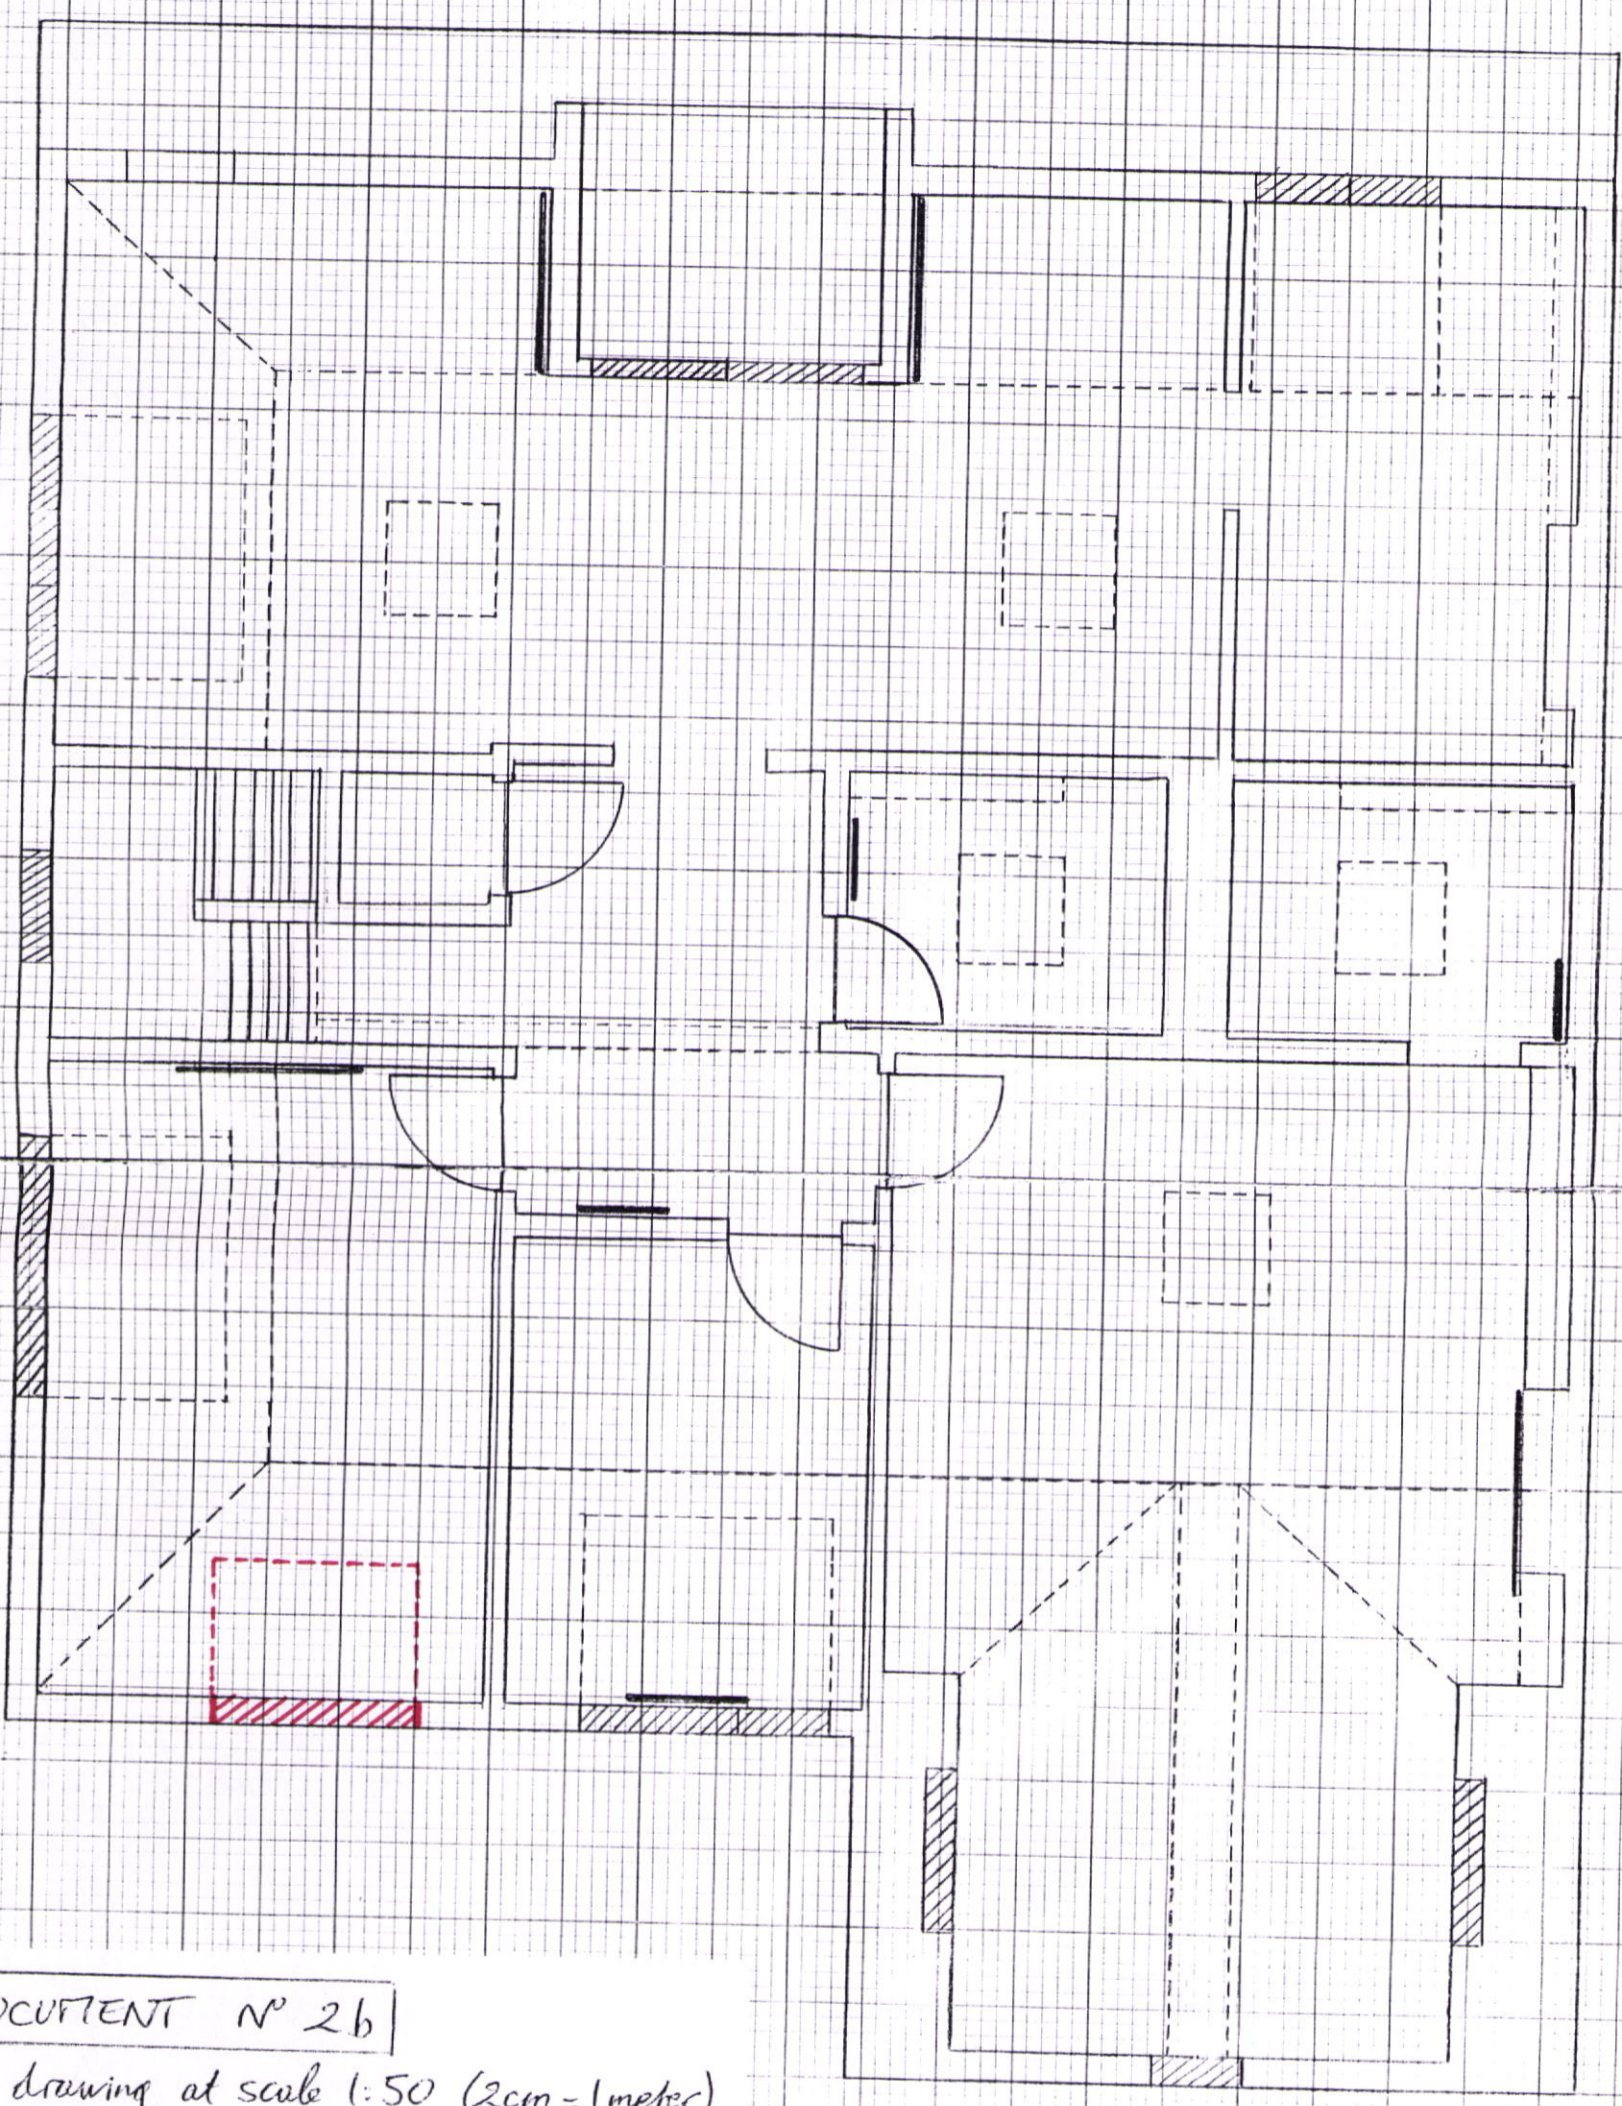

Technik Art Ref: XPG 3

DOCUMENT N° 2b

Detailed drawing at scale 1:50 (2cm=1meter)
 of Proposed Top Floor Plan
 in RED: proposed rooflight
 (conservatory type Velux rooflight)

1 meter
 scale 1:50

Top Floor Flat
 70 Canfield Gardens
 South Hampstead
 LONDON NW6 3ED

Olivier BOSSARD - January 1991

LONDON COUNTY OF CAMDEN
 TOWN AND COUNCIL PLANNING ACTS
 20 JUL 1999
 PLANS APPROVED
 ON BEHALF OF THE COUNCIL

P9902390W