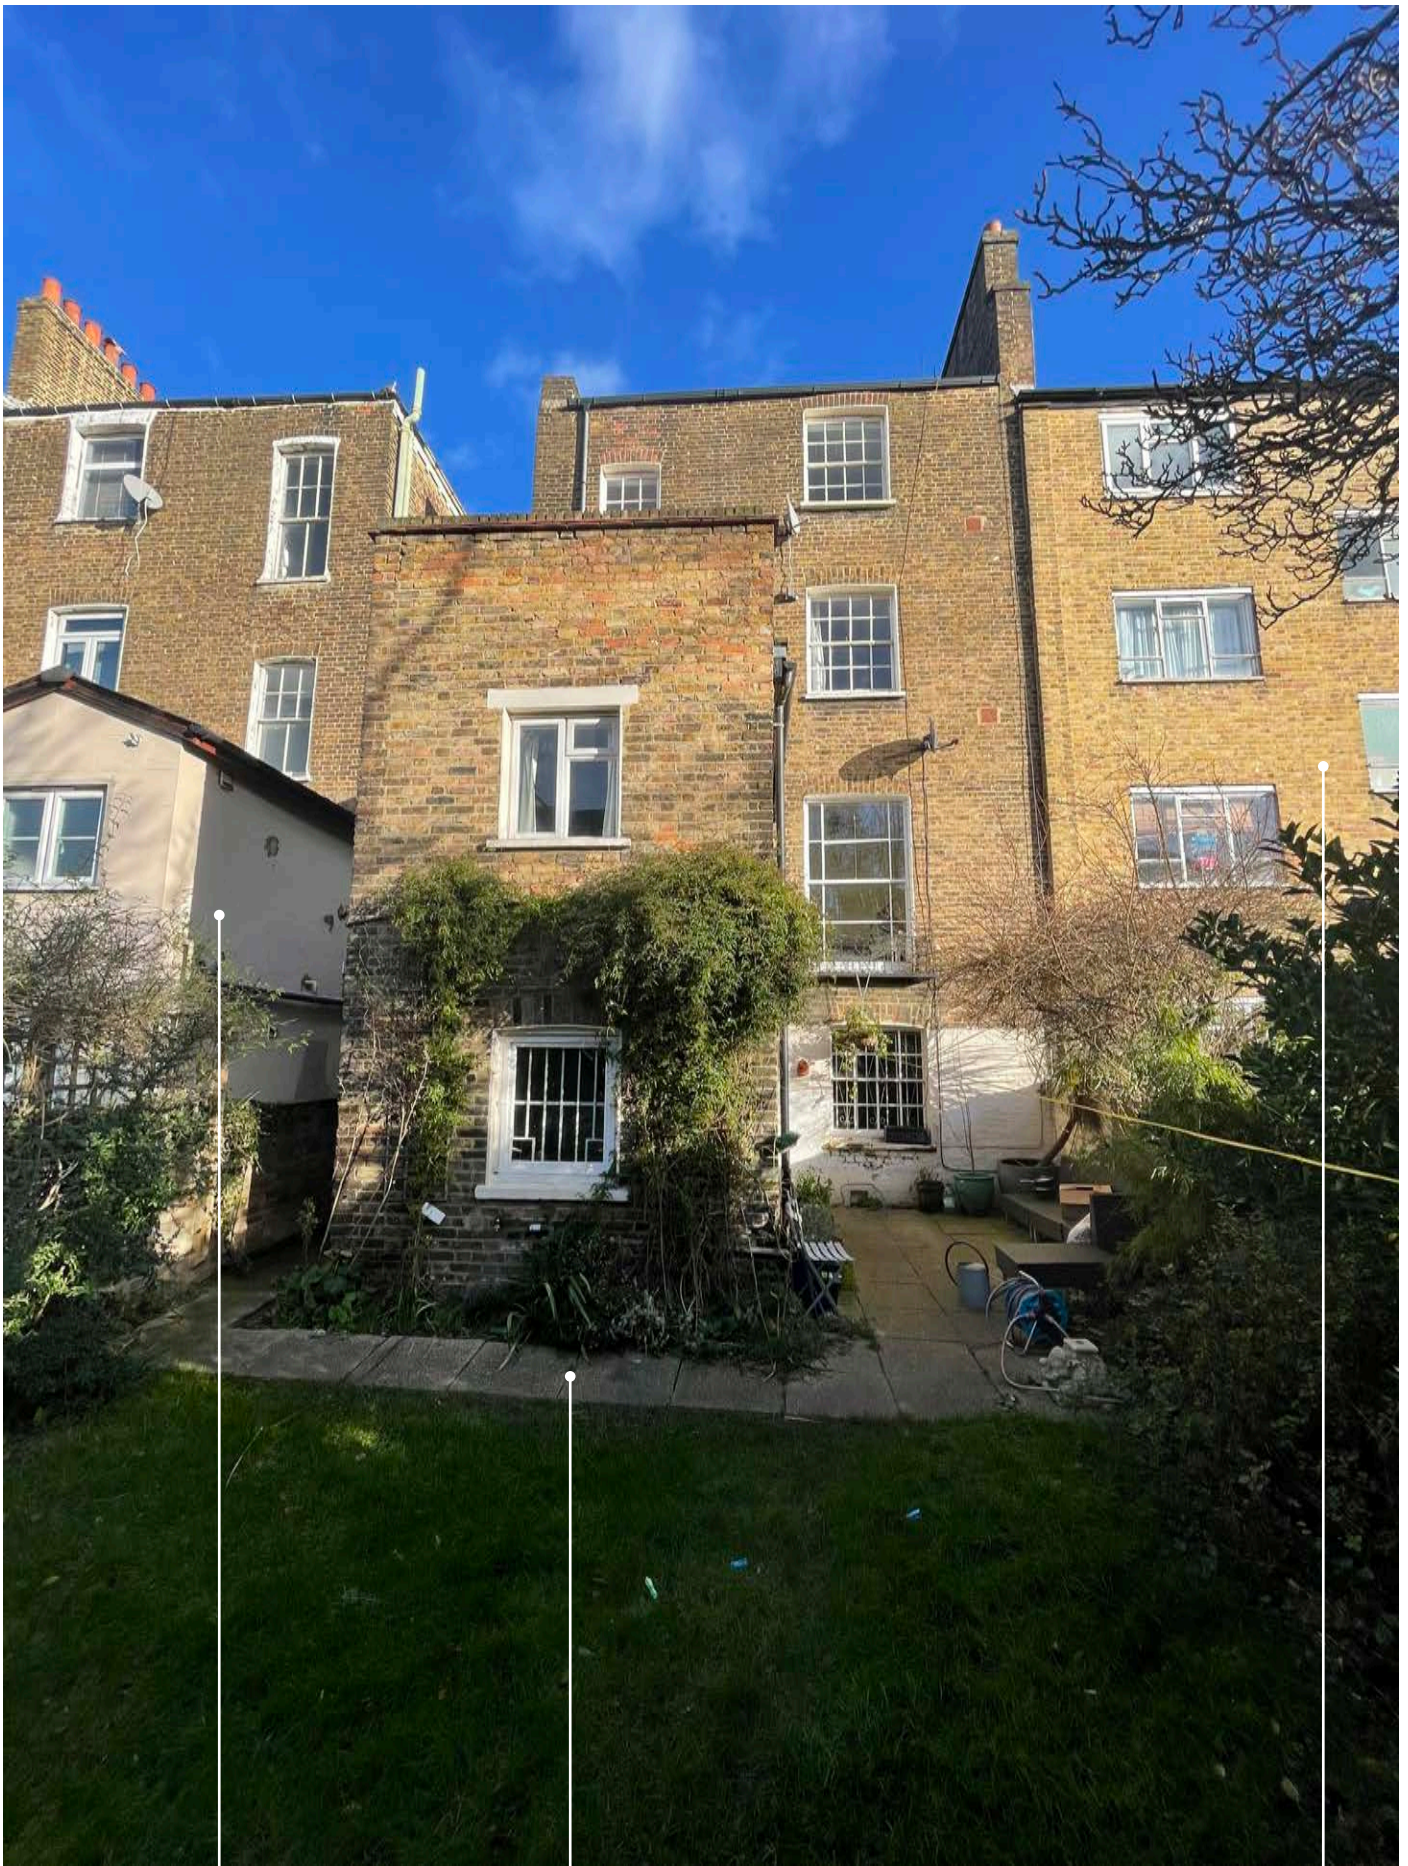

11 Rochester Terrace

12 Rochester Terrace

13 Rochester Terrace

Front Elevation

25/01/2021 - 1pm

13 Rochester Terrace

12 Rochester Terrace - Rear Garden

Rear Elevation (1)

25/01/2021 - 1pm

13 Rochester Terrace

12 Rochester Terrace - Rear Garden

11 Rochester Terrace

Rear Elevation (2)

25/01/2021 - 1pm

12 Rochester Terrace - Rear Garden

11 Rochester Terrace

Rear Elevation (3)

25/01/2021 - 1pm

13 Rochester Terrace

12 Rochester Terrace - Side Access

Side Return (West)

25/01/2021 - 1pm

12 Rochester Terrace - Side Access

13 Rochester Terrace

13 Rochester Terrace

Street Elevation (2)

25/01/2021 - 1pm