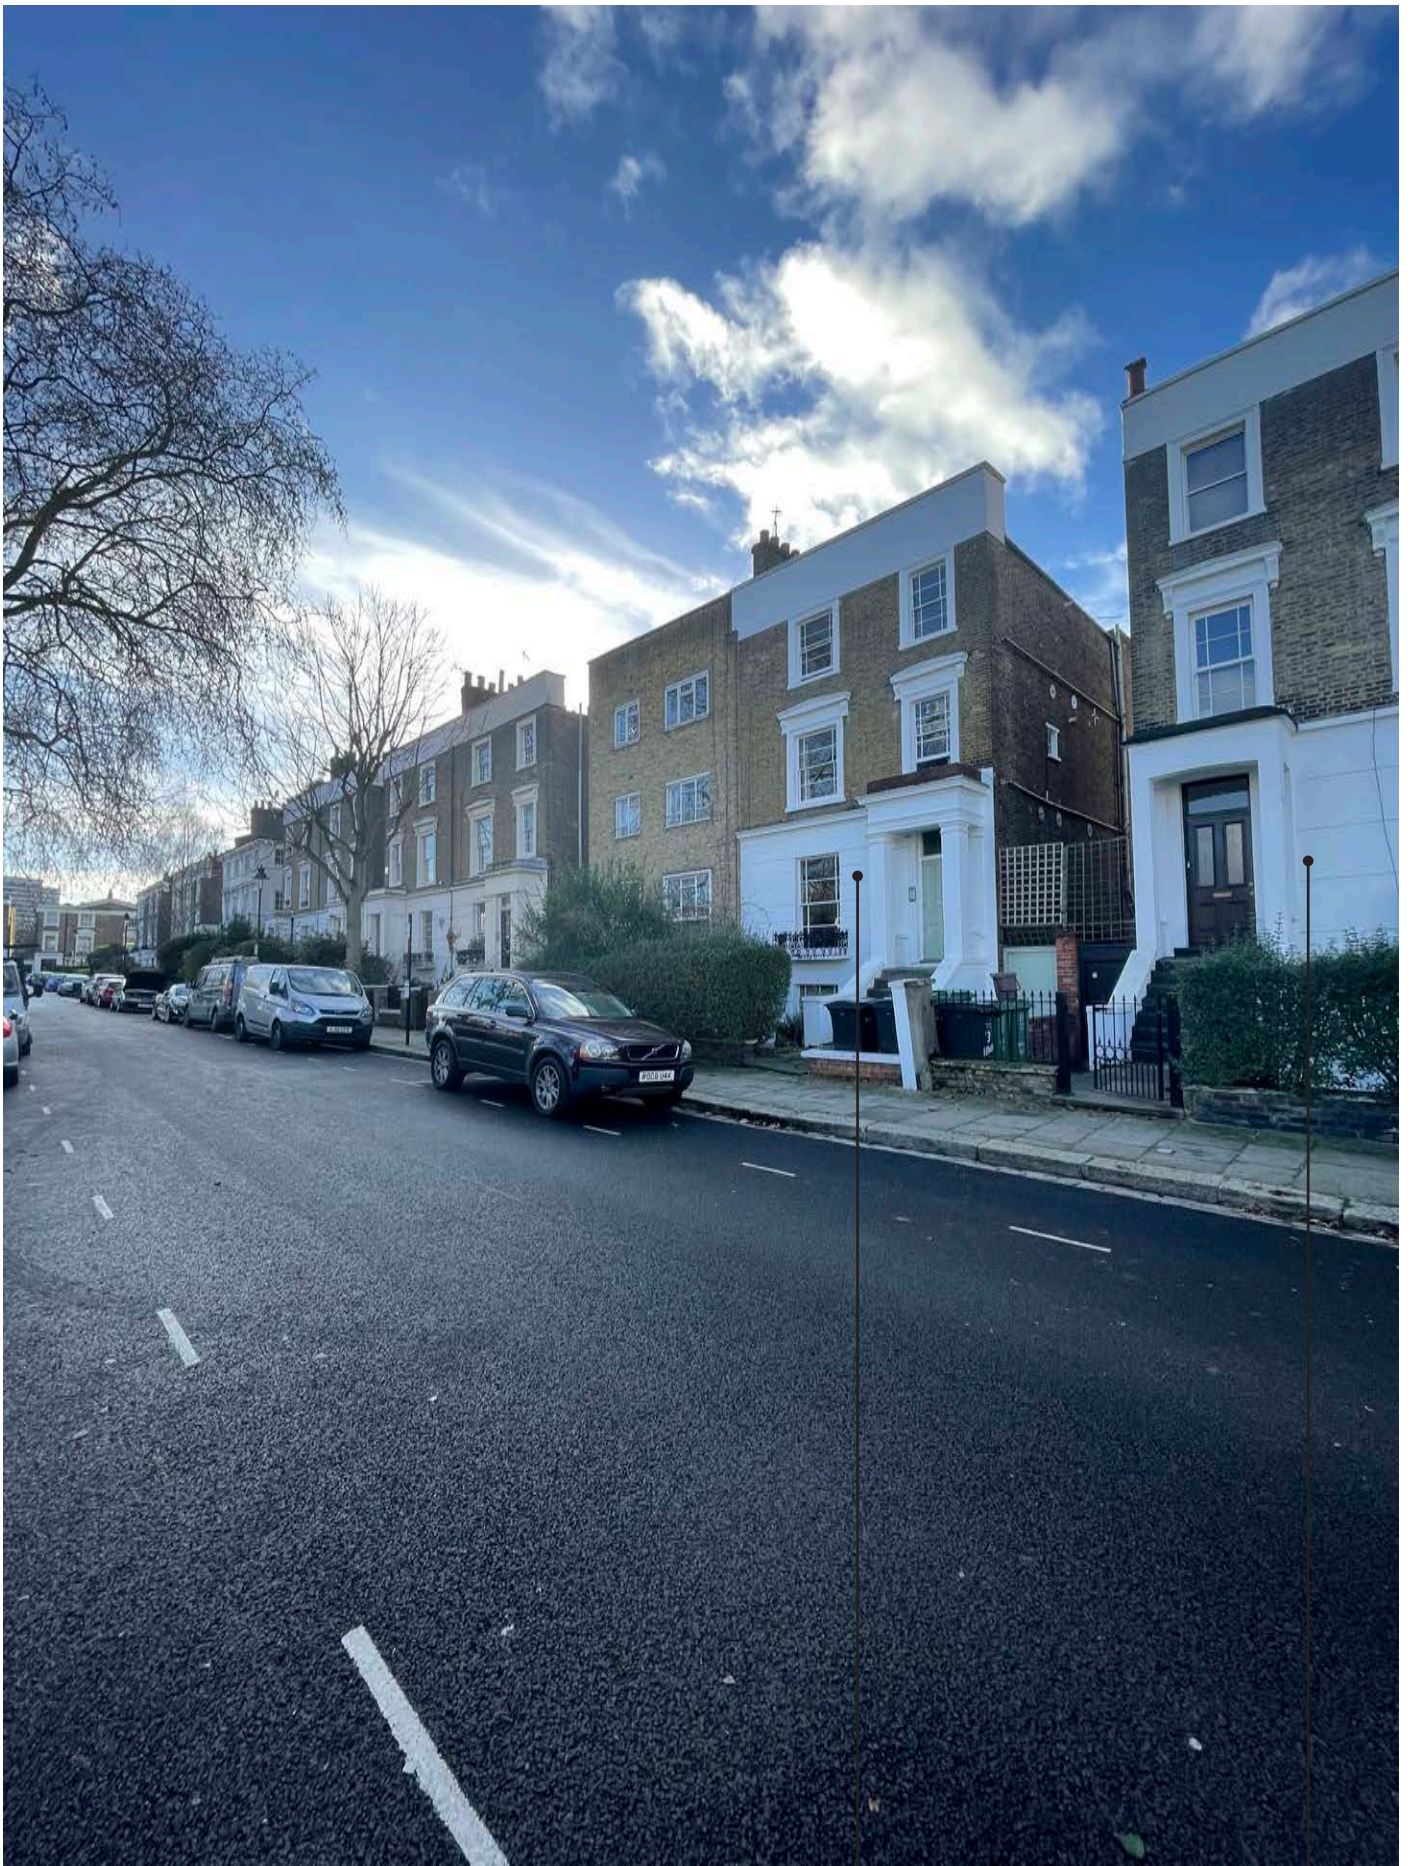

11 Rochester Terrace

12 Rochester Terrace

13 Rochester Terrace

Front Elevation

25/01/2021 - 1pm

13 Rochester Terrace

12 Rochester Terrace - Rear Garden

Rear Elevation (1)

Rear Elevation (3)

25/01/2021 - 1pm

13 Rochester Terrace

12 Rochester Terrace - Side Access

Side Return (West)

25/01/2021 - 1pm

12 Rochester Terrace - Side Access

13 Rochester Terrace

Side Return (West)

25/01/2021 - 1pm

12 Rochester Terrace

13 Rochester Terrace

Street Elevation (1)

25/01/2021 - 1pm

11 Rochester Terrace

12 Rochester Terrace