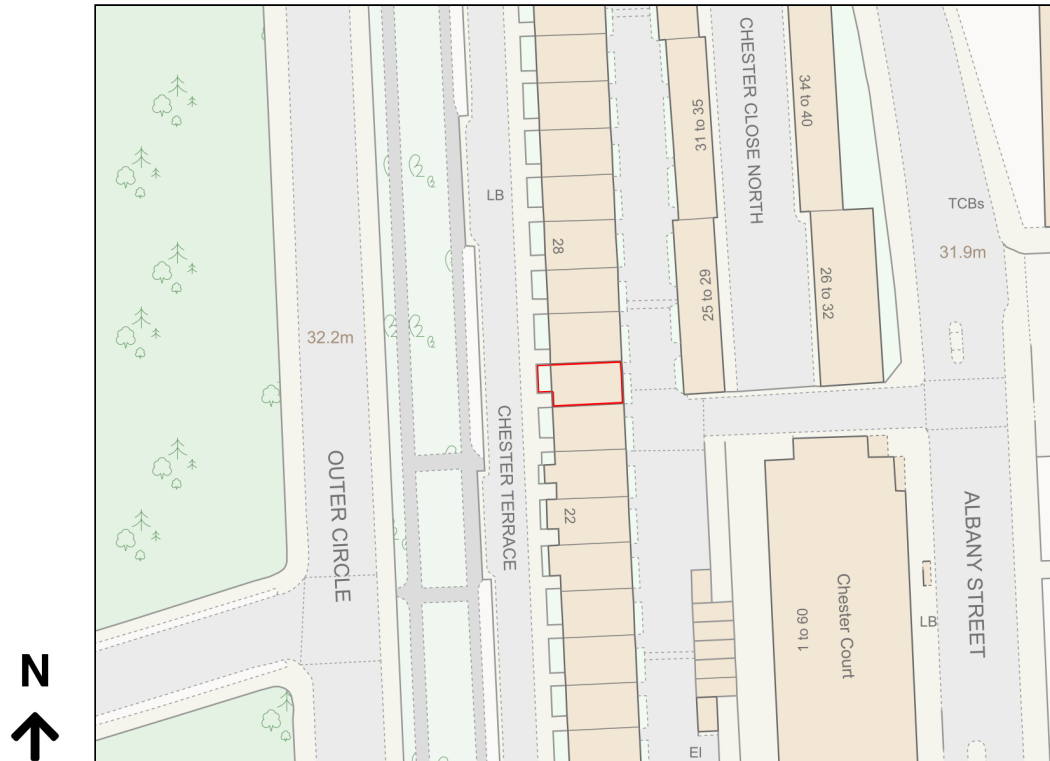

Location Plan

Site Address: 25, Chester Terrace, London, NW1 4ND

Date Produced: 22-Feb-2024

Scale: 1:1250 @A4

Planning Portal Reference: PP-12821778v1