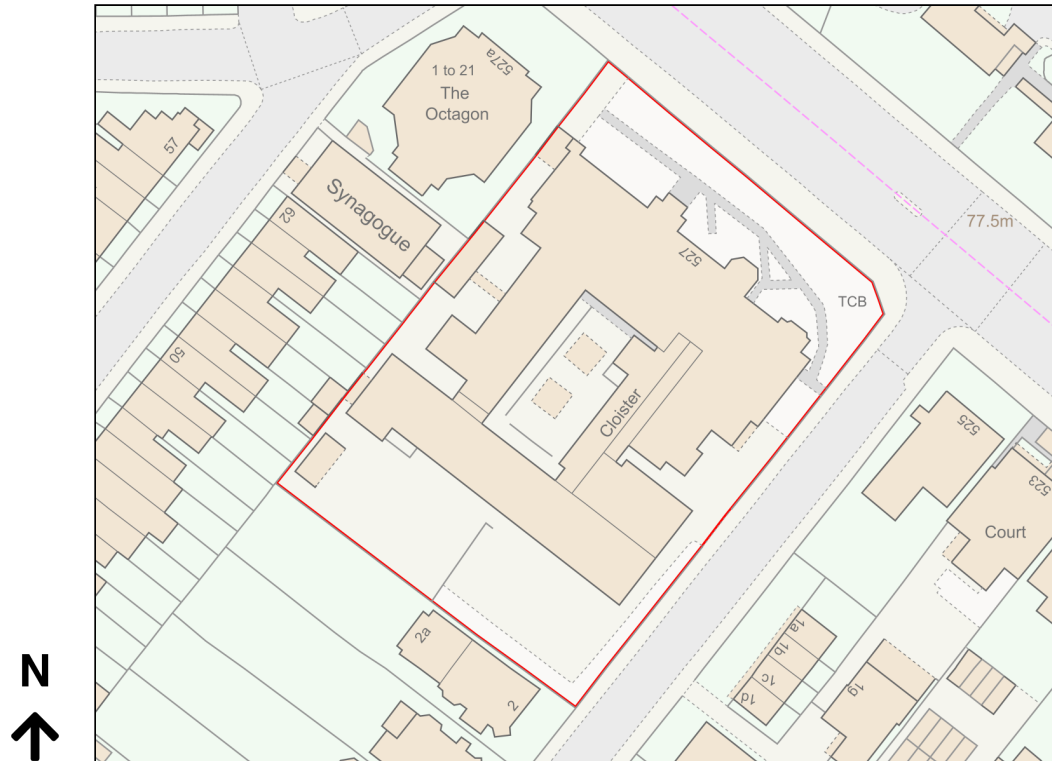

# Location Plan

Site Address: 527, Finchley Road, London, NW3 7BG

Date Produced: 16-Feb-2024

Scale: 1:1250 @A4

Planning Portal Reference: PP-12805239v1