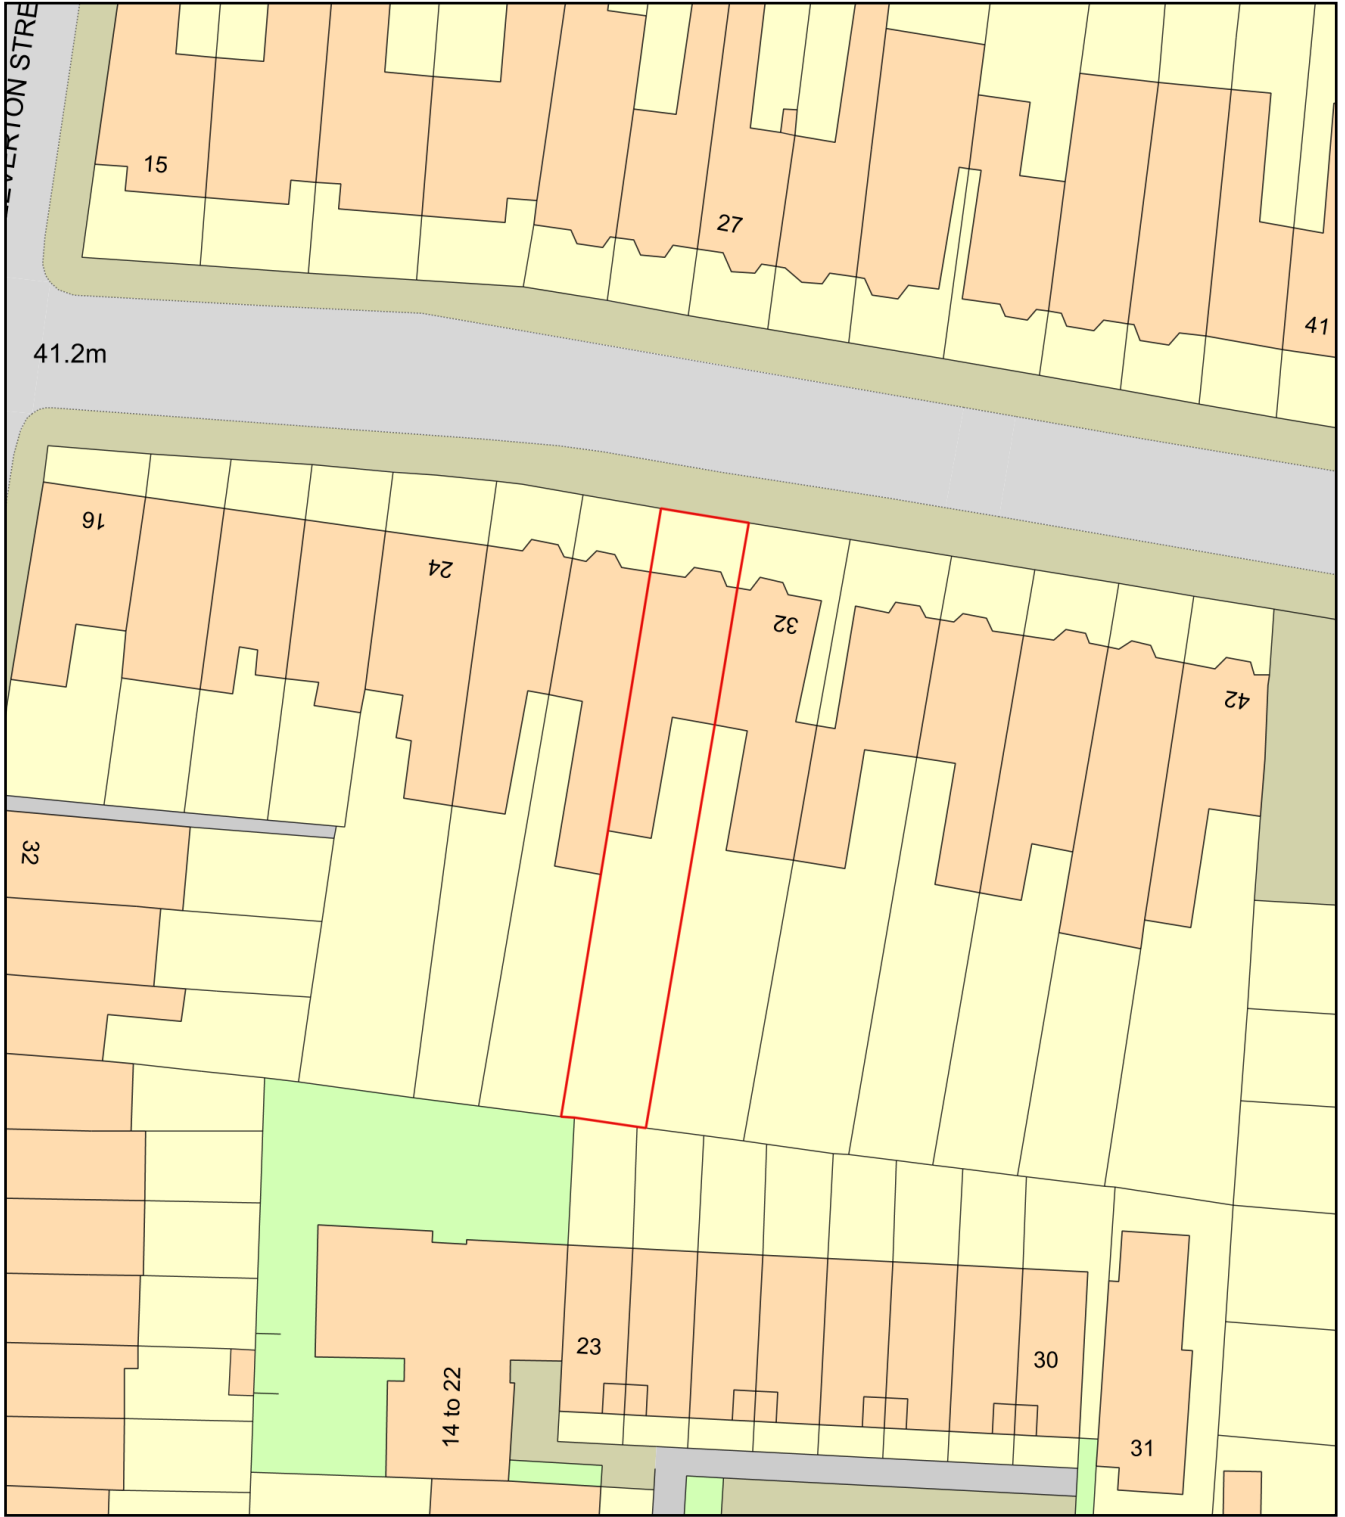

# 30 Falkland Road

Plan Produced for: Daniel Gibson  
Date Produced: 12 Feb 2024  
Plan Reference Number: TQRQM24043184302092  
Scale: 1:500 @ A4