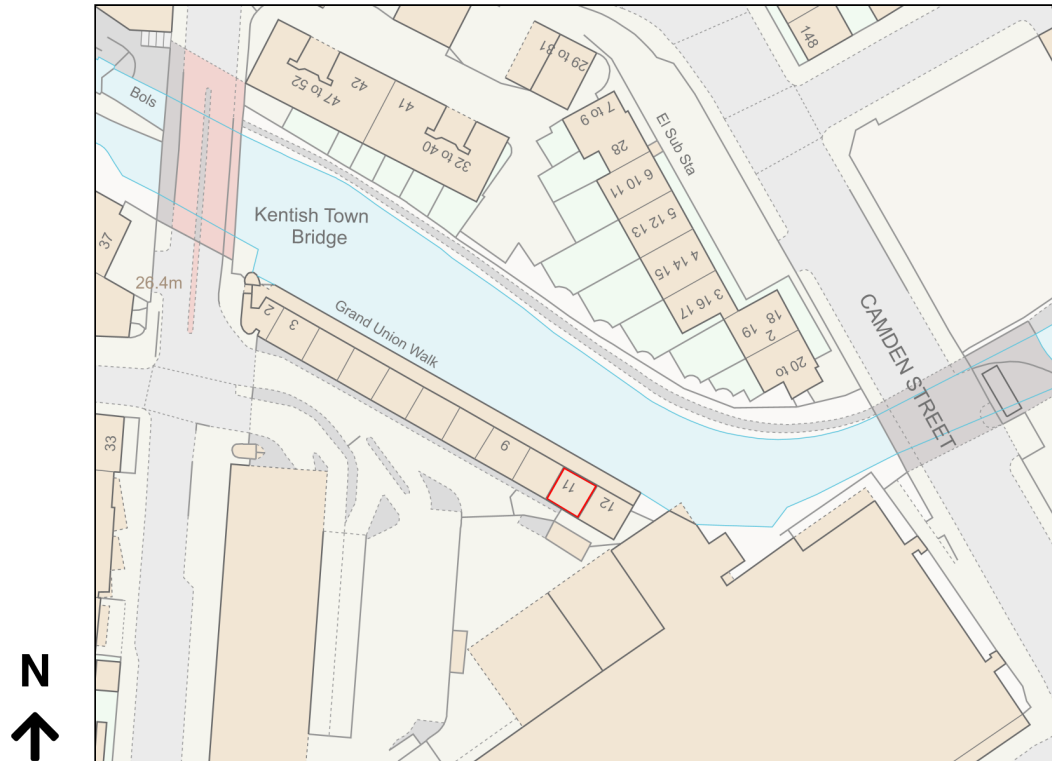

# Location Plan

Site Address: 11, Grand Union Walk, London, NW1 9LP

Date Produced: 15-Feb-2024

Scale: 1:1250 @A4

Planning Portal Reference: PP-12767559v1