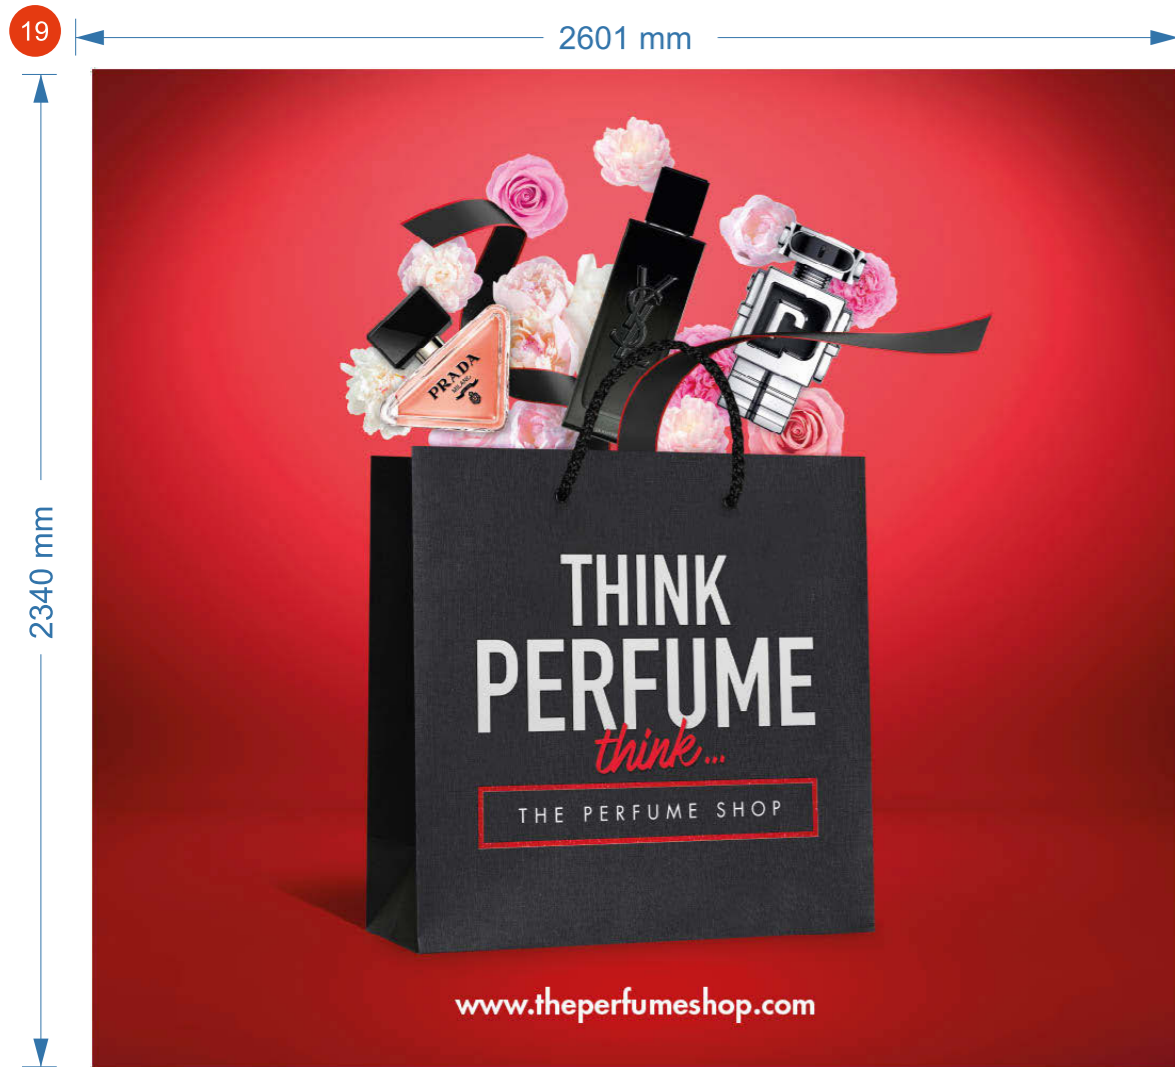

ITEM 19 1no. The Perfume Shop Window Vinyl

ITEM 20 1no. Follow us Window Vinyl

ITEM 21 1no. Beauty Window Vinyl

Sign ref 19;
1no. digitally printed 'THE PERFUME SHOP' vinyl window graphic approx. Overall size 2601 x 2340mm. Reverse applied to glazing. Vinyl to hide internal fragrance counters.

Sign ref 20;
1no. digitally printed 'Superdrug..follow us' vinyl window graphic approx. overall size 1882 x 2340mm reverse applied to glazing. Vinyl to hide internal fragrance counters.

Sign ref 21;
1no. digitally printed beauty services directory vinyl window graphic approx. overall size 1882 x 2340mm reverse applied to glazing. Vinyl to hide internal fragrance counters.